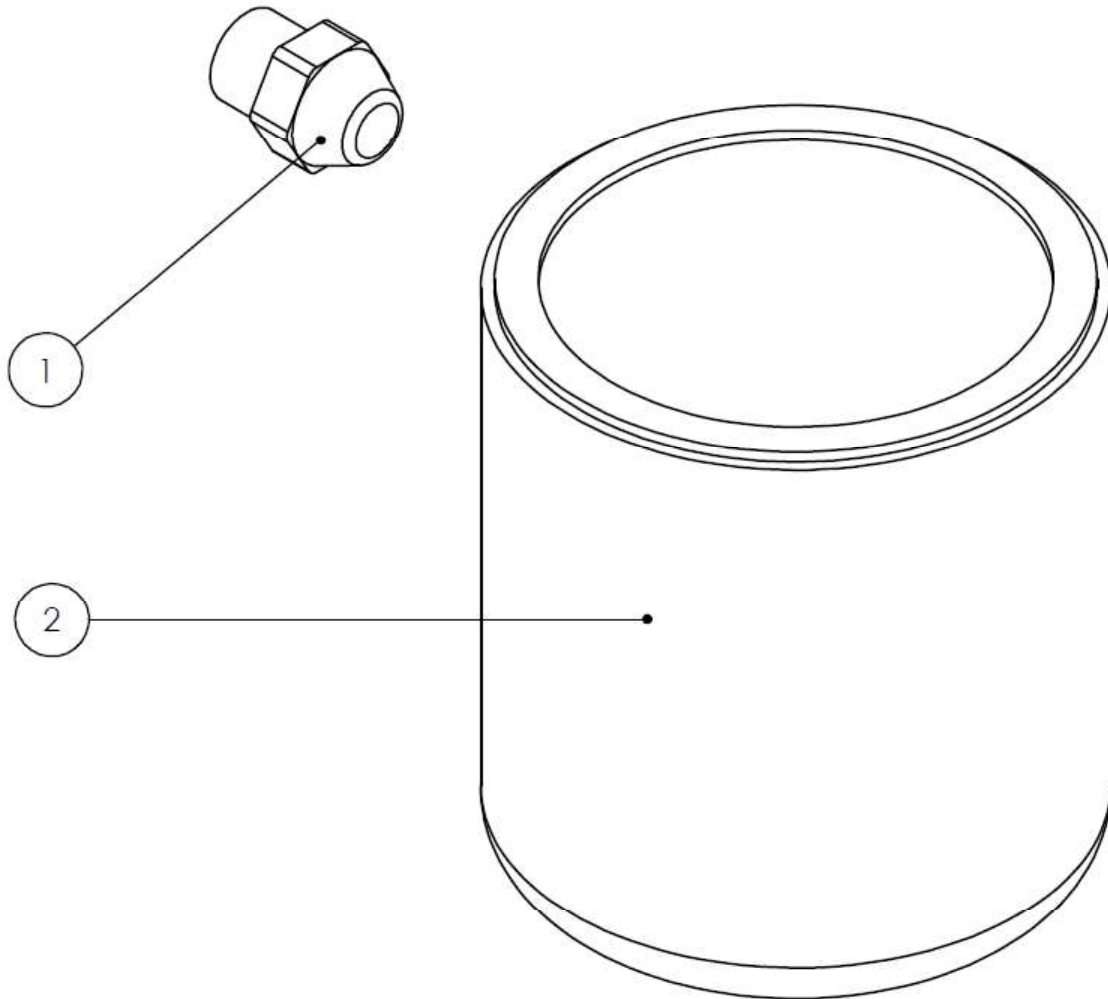

Part # 81012370 - SF120 Tune-Up Kit

ITEM NO.	PART NUMBER	DESCRIPTION
1	81011058	Nozzle - SF-120 .75
2	81010875	Fuel Filter (Spin-on)