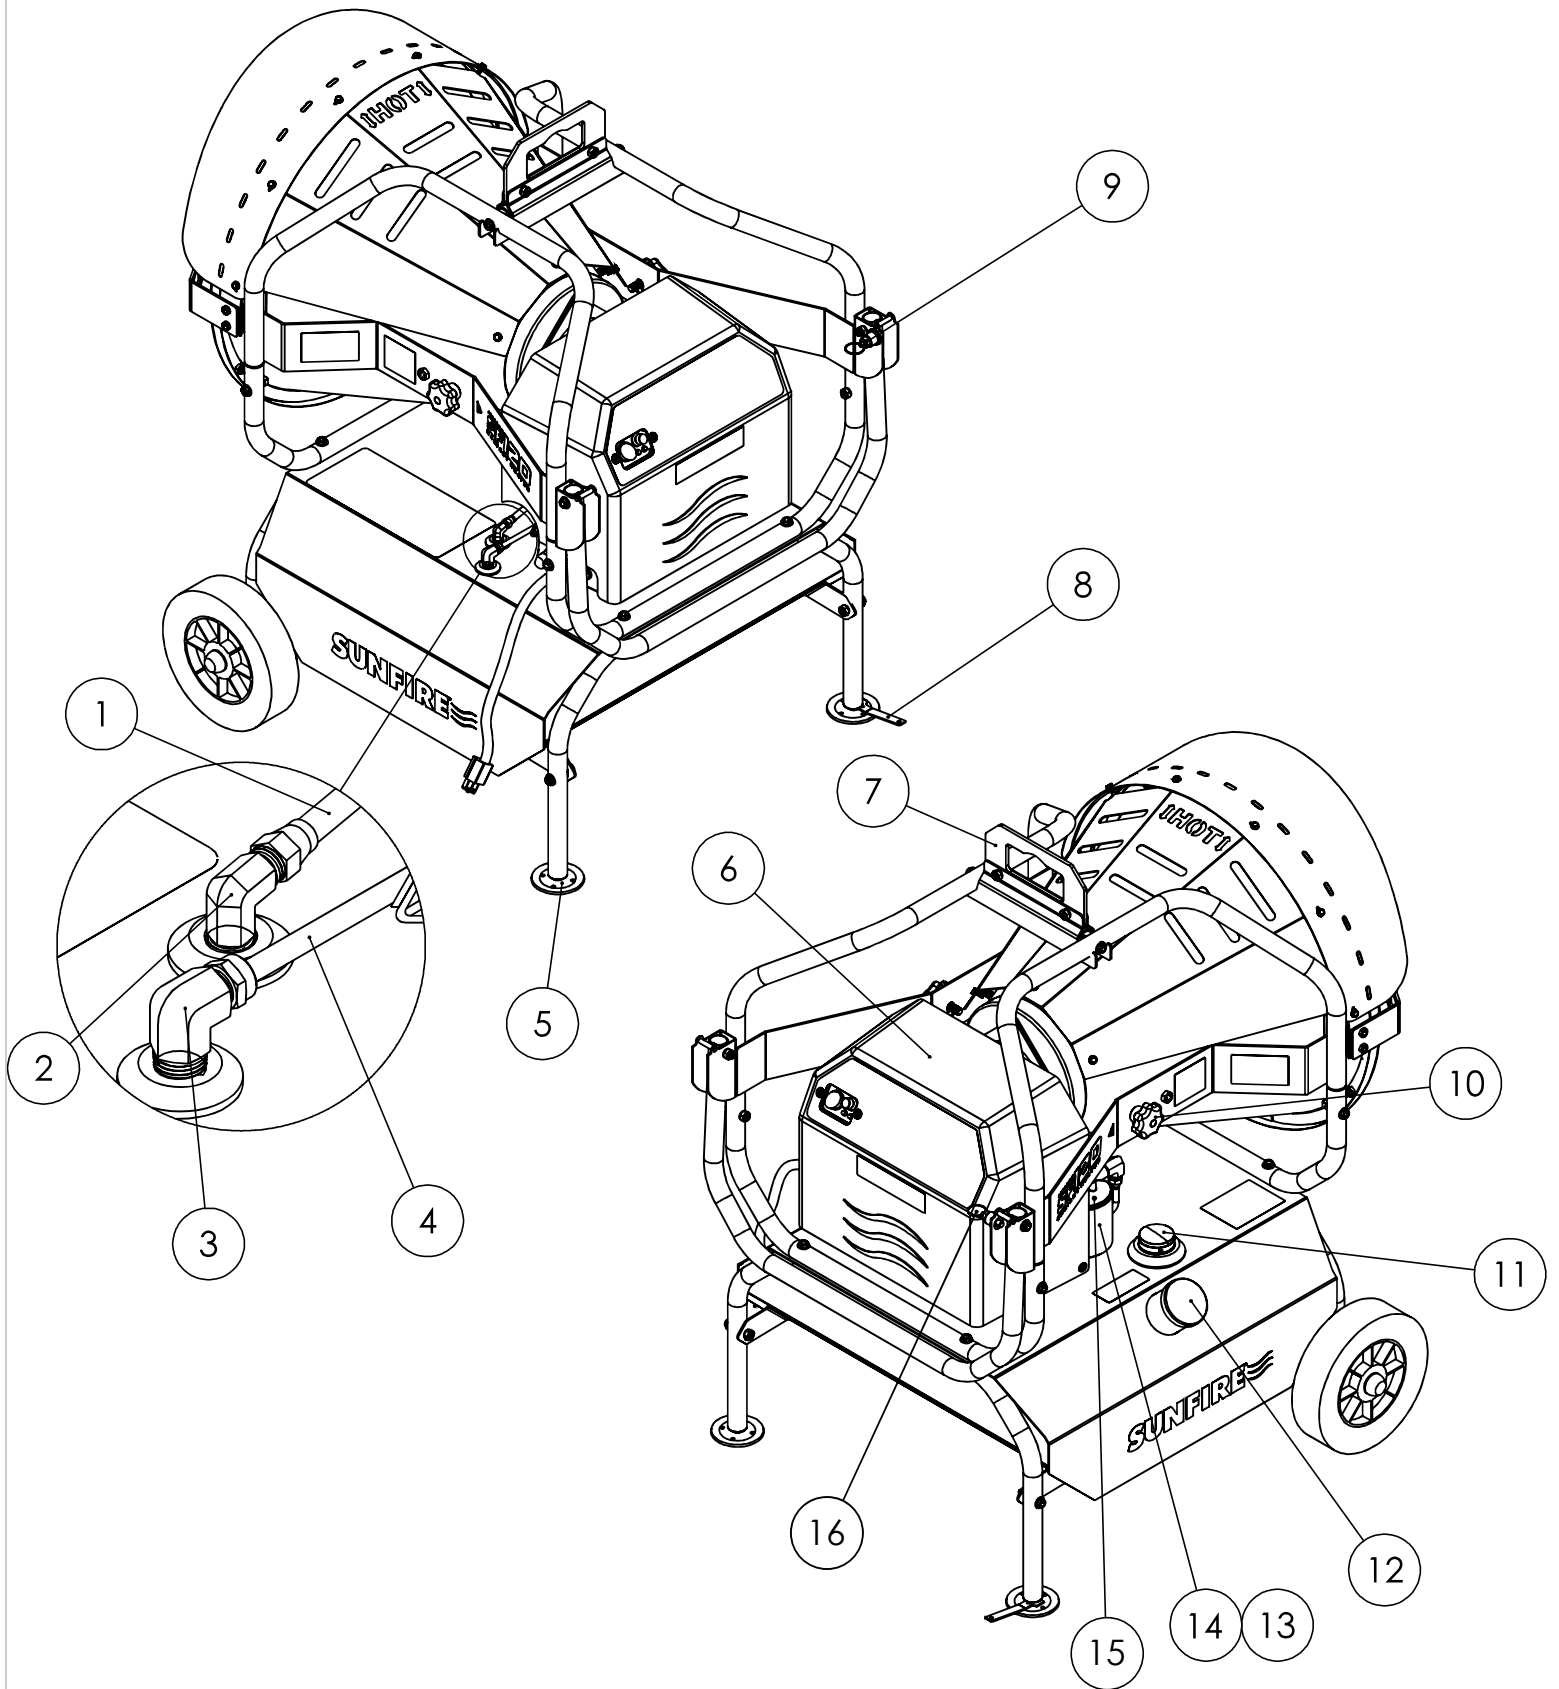

-or-

Scan through the tables and use any of the information provided to locate the part.

Note: Drawings are not to scale.

## ***Part # 95120 - SF120 Radiant Heater***

ITEM NO.	PART NUMBER	DESCRIPTION
1	81012380*	Suction Line Hose
2	81010887	Draw Tube Assembly - SF120
3	81010880	1/4" NPT 90° Elbow x 1/4 OD Compression
4	81010881	Prime Line - SF120
5	81011053	Threaded Foot Pad
6	81011214	Cover w/ Labels - SF120 Burner
7	81010926	Assembly - Crane Bracket
8	81011055	SF120 Wrench
9	81011434	Locking Pin
10	81010980	Plastic Knob
11	81010885	Fuel Guage
12	81010884	Fuel Cap
13	81010875	Fuel Filter (Spin-On)
14	29402	Filter Heater (Wrap)
15	81010874	Filter Head
16	81011434	Locking Pin for Handle