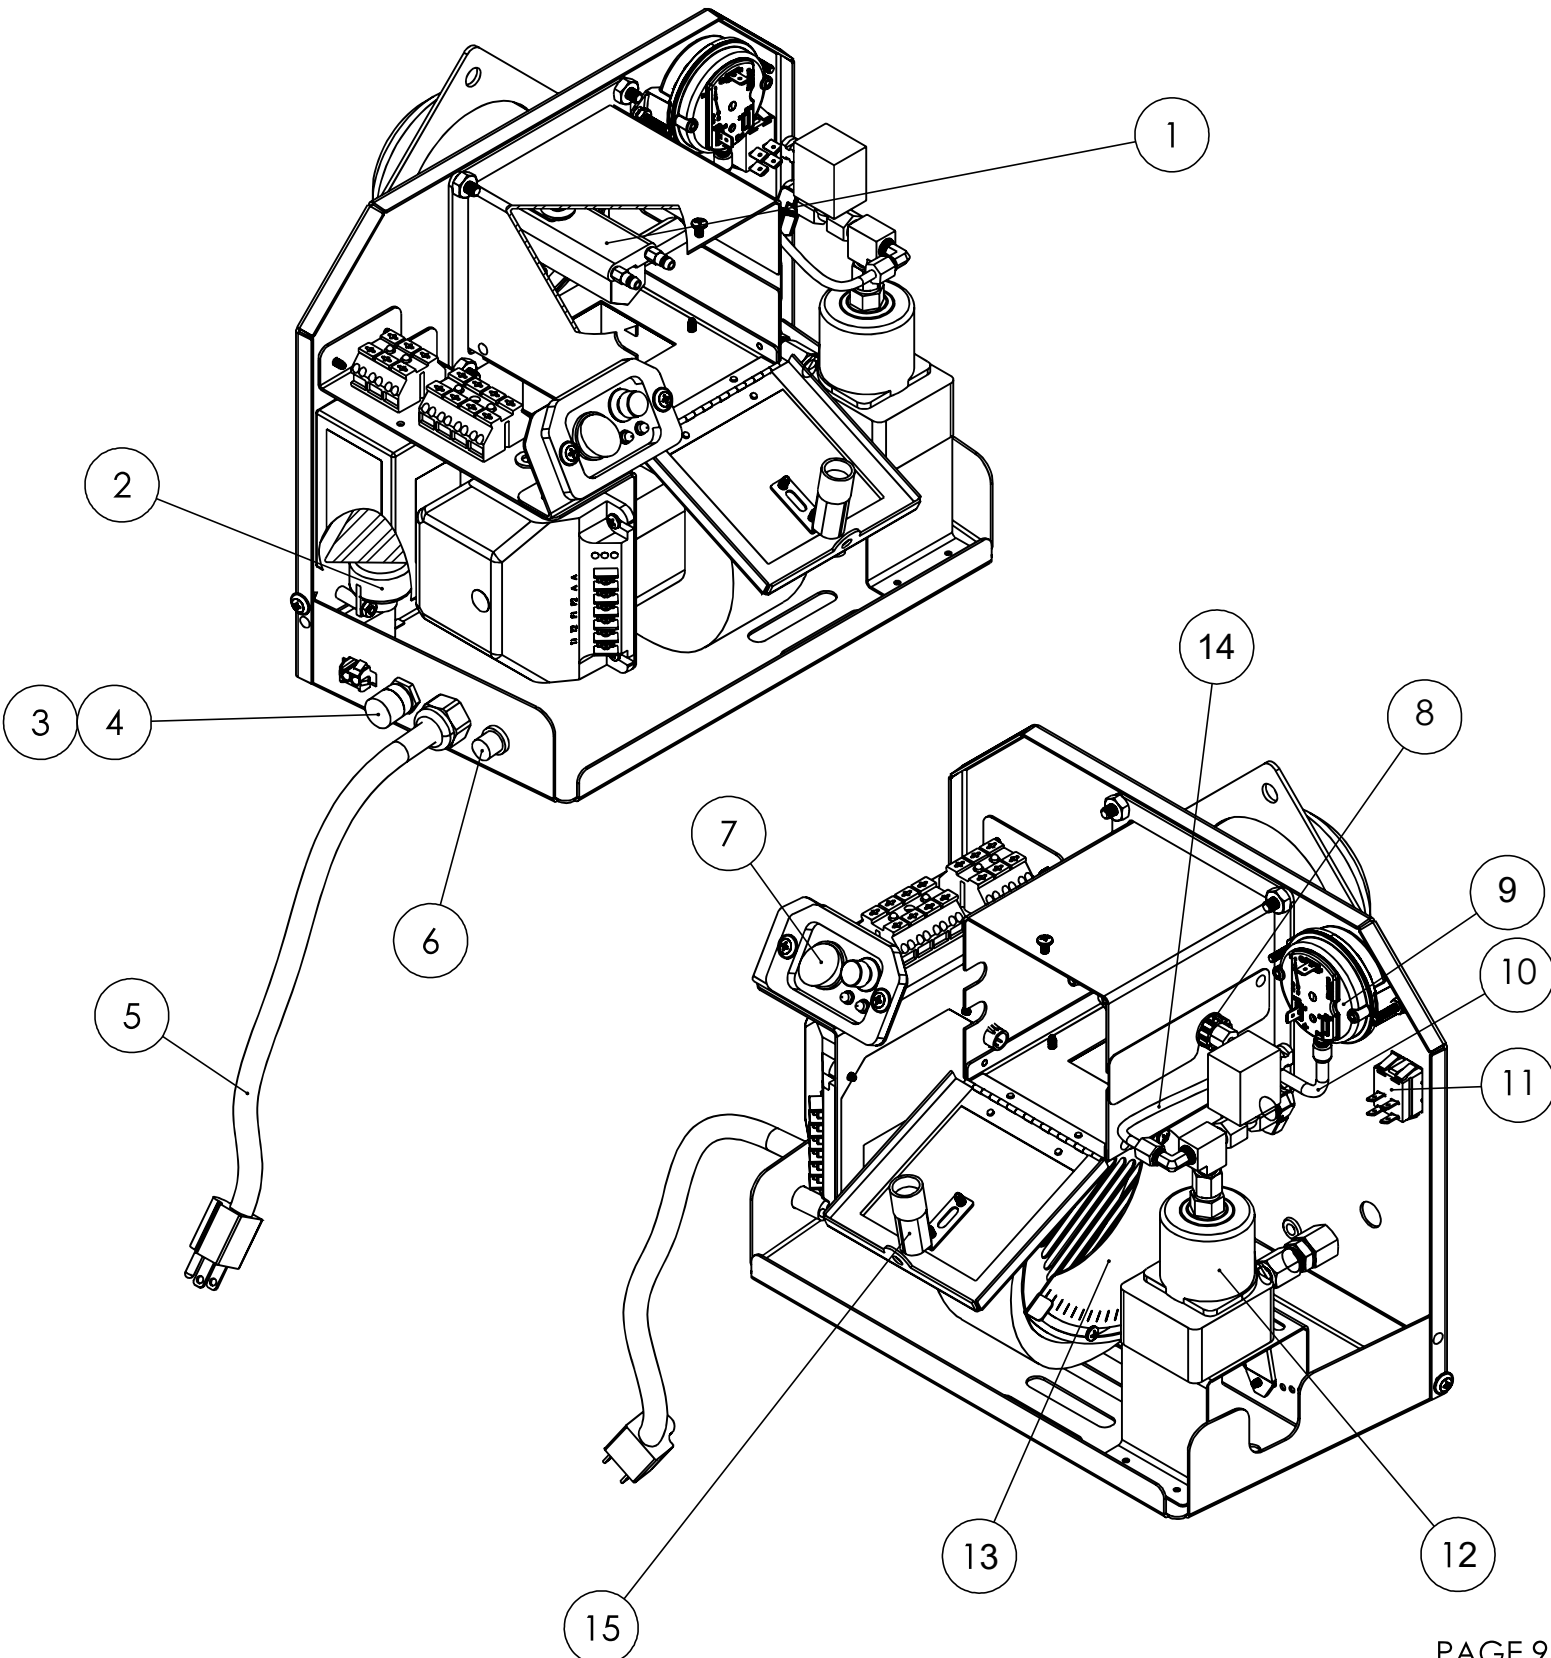

## Part # 81010974 - Full Frame Assembly, SF120

ITEM NO.	PART NUMBER	DESCRIPTION
1	81011216	Upper Frame Left w/ Labels SF120
2	81011001	Crossbar Assembly with Inserts
3	81010798	Tube - Handle
4	81011215	Upper Frame Right w/ Labels - SF120
5	81010923	Foot Pad Tube - SF120 Assembly
6	81011217	Fuel Tank w/ Labels SF120
7	81010764	Frame Tube Lower SF120
8	34505	5/8 Push on Wheel Retainer
9	81010768	8" WHEEL
10	81011000	Tube Axle - SF120
11	81010968	1/4-20 Hex Nut Black-Oxide
12	81010967	Black-Oxide SS Split Lock Washer
13	81010966	Black-Oxide 18-8 SS Washer 1/4-
14	81010965	20 x 3" Hex Head Black- Oxide Bolt
15	81010963	1/4-20 x 1-1/2" Hex Head Black- Oxide Bolt
16	81010964	1/4-20 x 1-3/4" Hex Head Black- Oxide Bolt

## Part # 81010794 - Full Dome Assembly, SF120

ITEM NO.	PART NUMBER	DESCRIPTION
1	81010761	Flame Guard
2	81010959	Screw - 1/4-20" x 3/4 SS Hex Head
3	81010958	SS Shoulder Bolts
4	81011036	Washer - 5/16ID, .094Th, SS
5	81010757	Dome Face - SF120
6	81010795	Dome Gasket
7	81010762	Dome Insulation - SF120
8	81010793	Mounting Ring - SF120
9	81010760	Visor - SF120
10	7014	Screw - #10 X 1/2 IN Galv TEK
11	81010759	Heat Shield - SF120
12	81010937	Weldment - Dome
13	81010960	Screw - #10 x 1/2 Blk TEK

## Part # 81010600 - Full Burner Assembly, SF120

ITEM NO.	PART NUMBER	DESCRIPTION
1	81010607	Assembly - Nozzle Block
2	29450	Tip Switch
3	76000841	Fuse Holder
4	20510113	Fuse - FA 8A 250V
5	29437	Power Cord
6	33168	Light - LED Amber
7	81010978	Electrical Bracket Assembly
8	20410110	Knurled Nut
9	81010896	Pressure Switch SF120
10	81010599	Tube - Pressure Swtich
11	81010893	Prime Switch - DPDT - Momentary
12	81010872	Pump Assembly with Fittings
13	81010604	Blower Assembly - SF120
14	81011210	Copper Line
15	8981	Cad Cell
16	81010597	Ignition Cables - SF120*