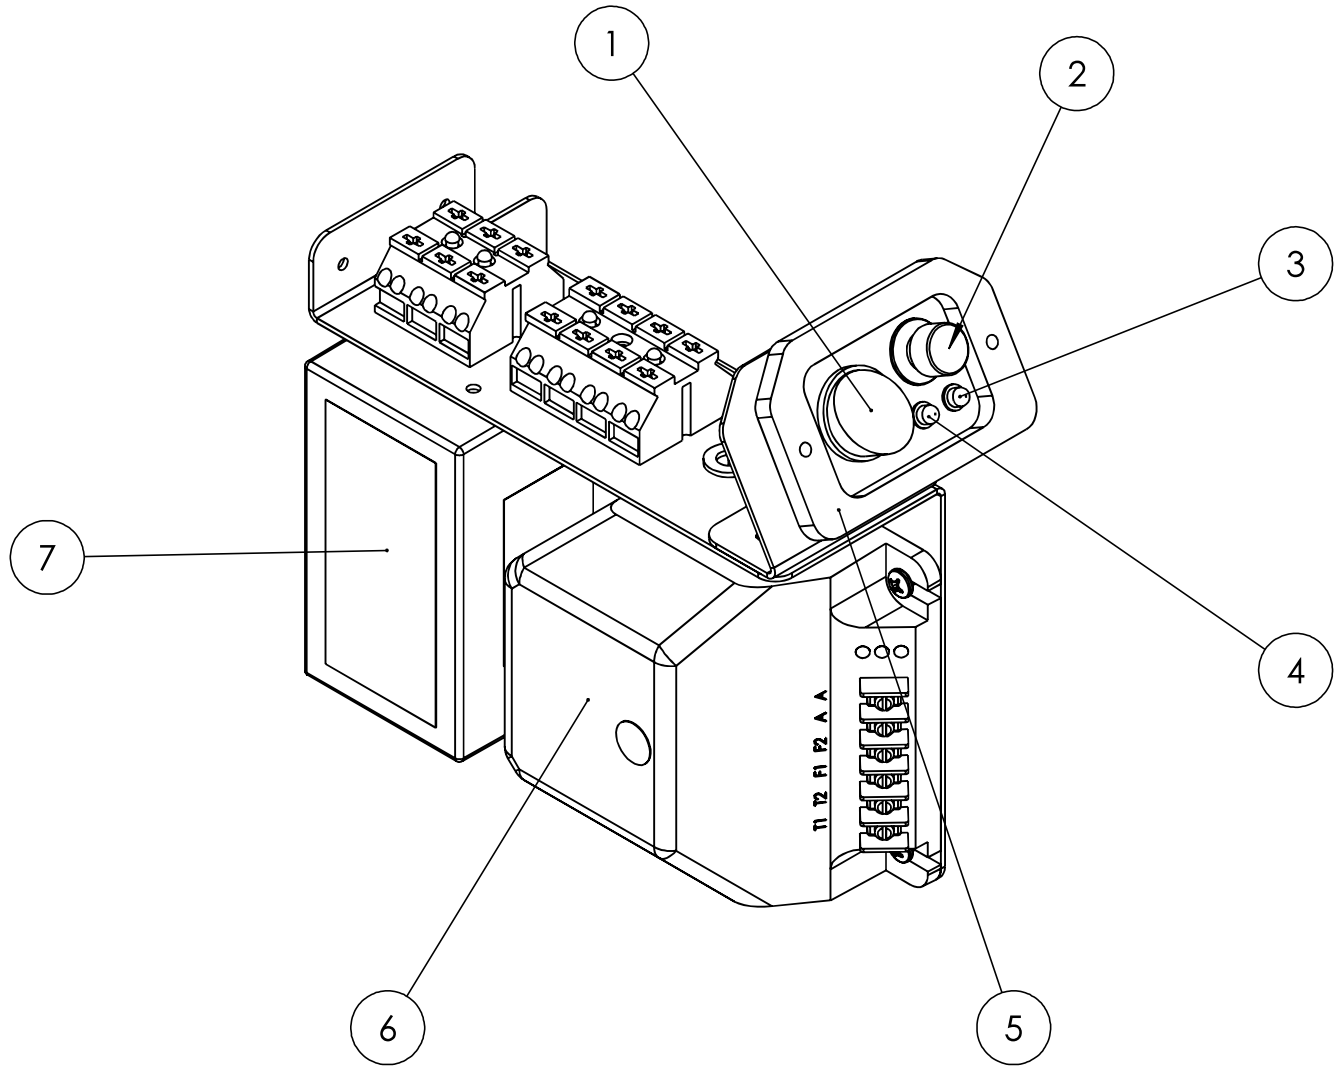

Part # 81010978 - Assembly - Eletrical Bracket

ITEM NO.	PART NUMBER	DESCRIPTION
1	29449	Power Switch - On/Off
2	81010629	Button - Reset - SPST Momentary
3	81010628	Light - LED Red
4	81010627	Light - LED Green
5	81010868	Gasket, Transformer Door SF120
6	37502	Primary Control - SF120
7	37501	Electric Igniter - SF120