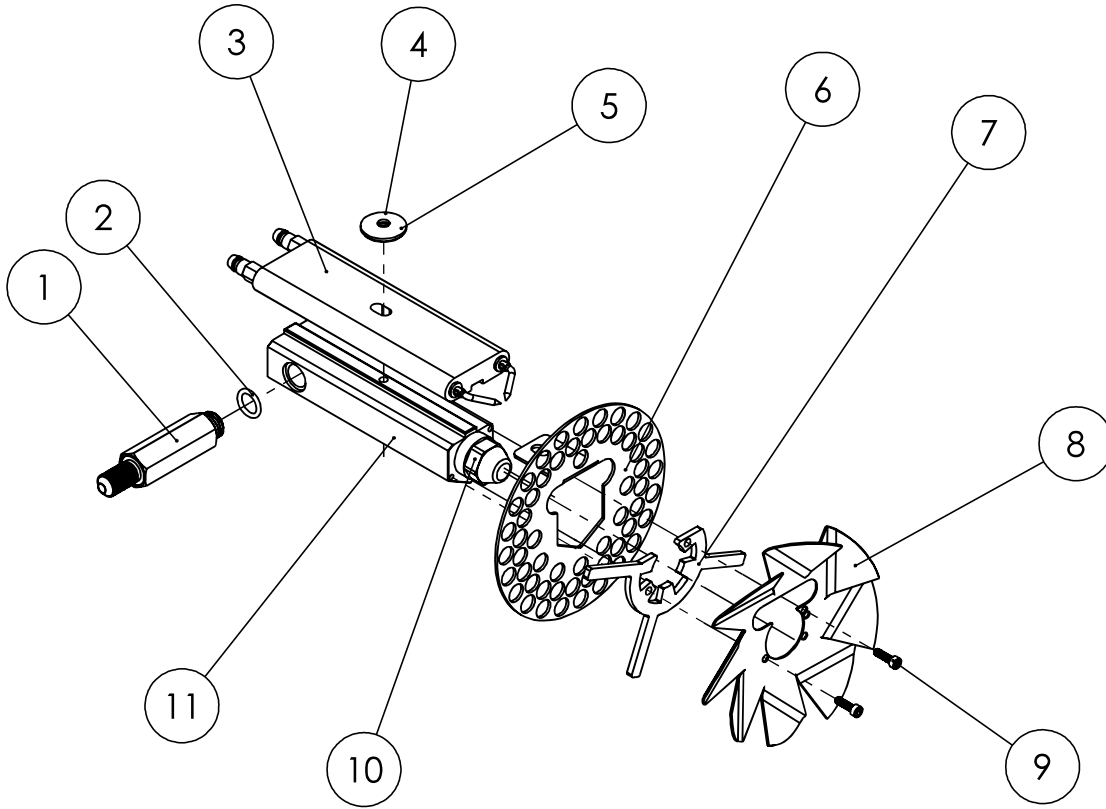

Part # 81010607 - Nozzle Block Assembly

ITEM NO.	PART NUMBER	DESCRIPTION
1	81010612	Fitting - Bulkhead - SF120
2	76001386	O-Ring - Viton
3	81010611	Electrode Assembly, SF120
4	20410117	Screw, 8-32 x .625 - Slotted Hex Washer Head
5	20410115	#8 X 3/4" Electrode Washer
6	81010873	Perforated Preheater Plate
7	81010867	Center Device - SF120
8	81010609	Spinner - SF120
9	81010952	Screw - 4-40 X 3/8 Scket Head Cap
10	81011058	Nozzle - SF-120 .75
11	81010610	Nozzle Block - Hex - SF120