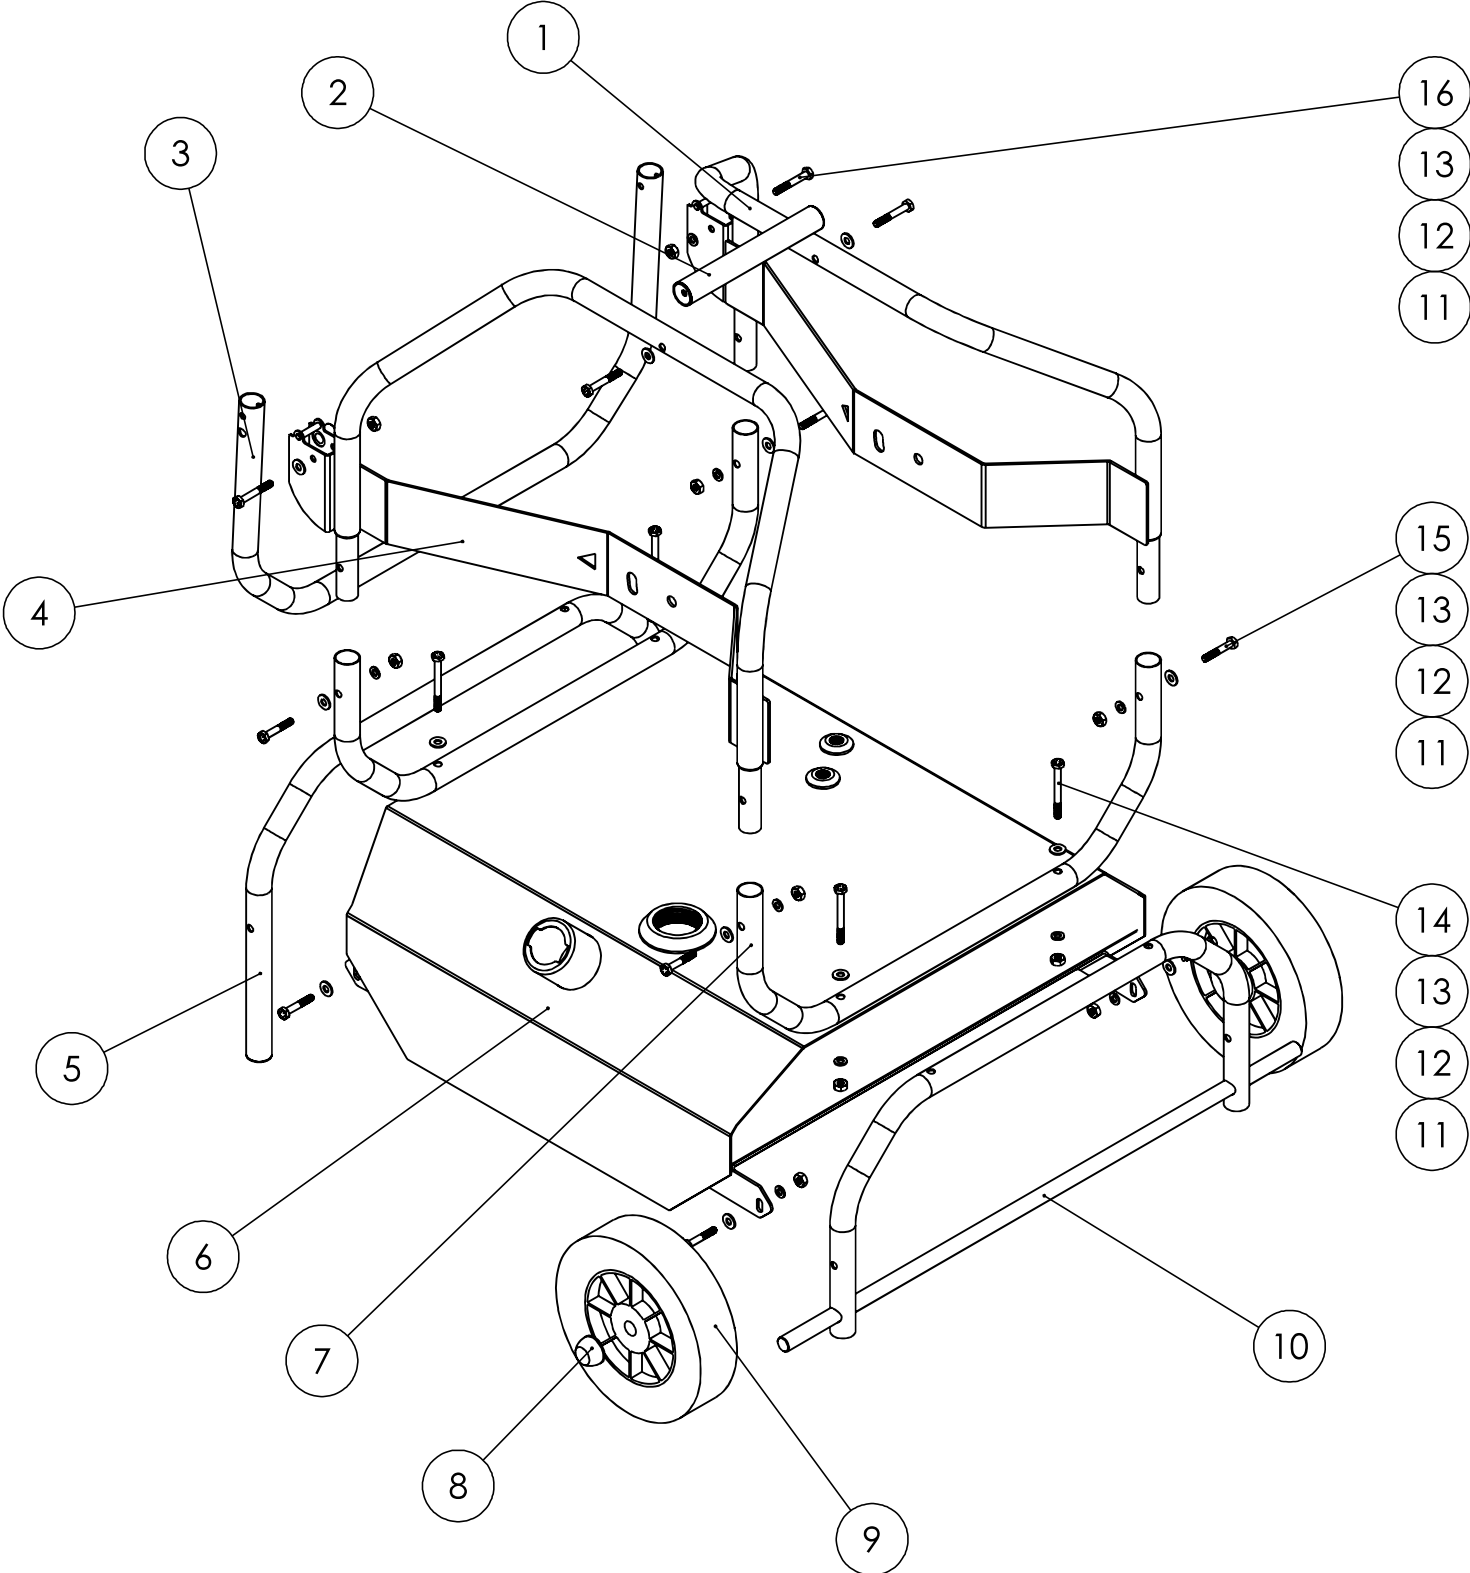

Full Frame Assembly, SF120

Part # 81010974 - Full Frame Assembly, SF120

ITEM NO.	PART NUMBER	DESCRIPTION
1	81011216	Upper Frame Left w/ Labels SF120
2	81011001	Crossbar Assembly with Inserts
3	81010798	Tube - Handle
4	81011215	Upper Frame Right w/ Labels - SF120
5	81010923	Foot Pad Tube - SF120 Assembly
6	81011217	Fuel Tank w/ Labels SF120
7	81010764	Frame Tube Lower SF120
8	34505	5/8 Push on Wheel Retainer
9	81010768	8" WHEEL
10	81011000	Tube Axle - SF120
11	81010968	1/4-20 Hex Nut Black-Oxide
12	81010967	Black-Oxide SS Split Lock Washer
13	81010966	Black-Oxide 18-8 SS Washer 1/4-
14	81010965	20 x 3" Hex Head Black- Oxide Bolt
15	81010963	1/4-20 x 1-1/2" Hex Head Black- Oxide Bolt
16	81010964	1/4-20 x 1-3/4" Hex Head Black- Oxide Bolt