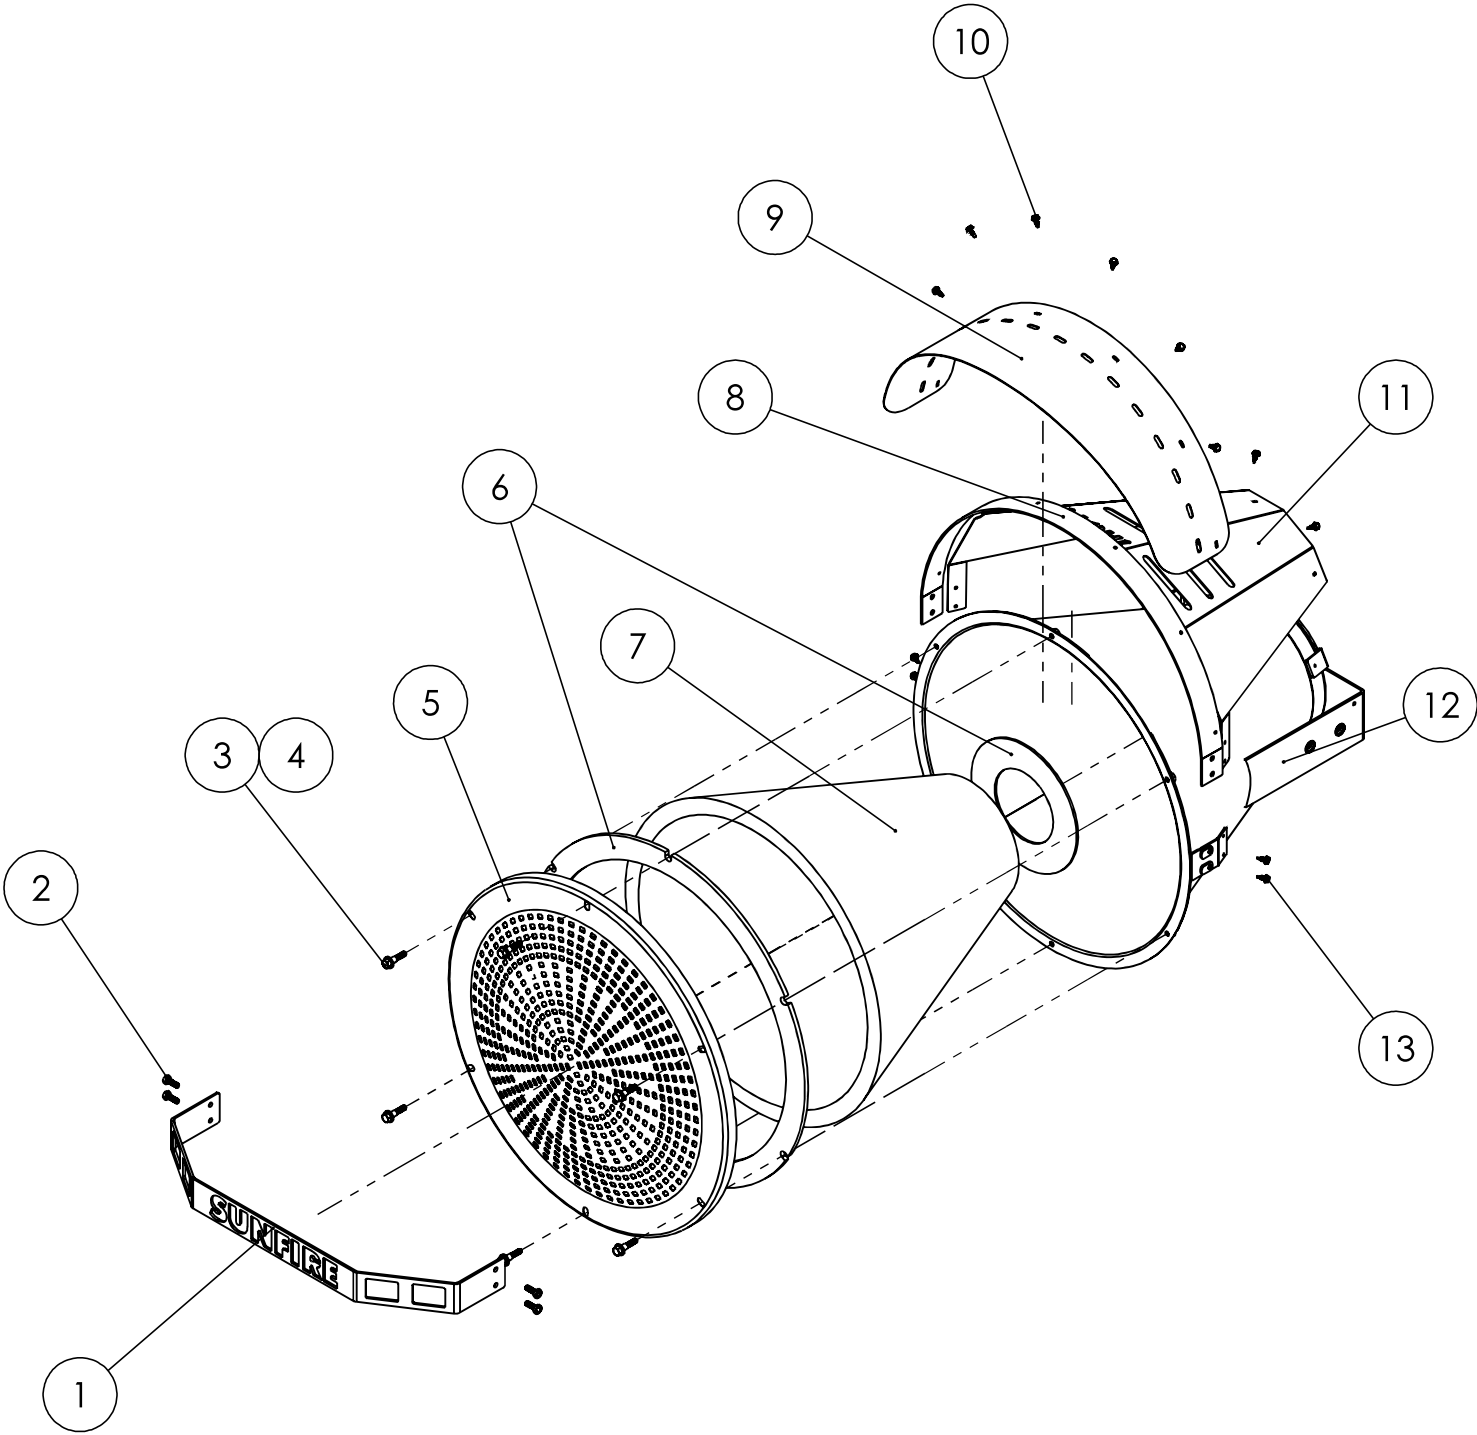

Full Dome Assembly, SF120

Part # 81010794 - Full Dome Assembly, SF120

ITEM NO.	PART NUMBER	DESCRIPTION
1	81010761	Flame Guard
2	81010959	Screw - 1/4-20" x 3/4 SS Hex Head
3	81010958	SS Shoulder Bolts
4	81011036	Washer - 5/16ID, .094Th, SS
5	81010757	Dome Face - SF120
6	81010795	Dome Gasket
7	81010762	Dome Insulation - SF120
8	81010793	Mounting Ring - SF120
9	81010760	Visor - SF120
10	7014	Screw - #10 X 1/2 IN Galv TEK
11	81010759	Heat Shield - SF120
12	81010937	Weldment - Dome
13	81010960	Screw - #10 x 1/2 Blk TEK