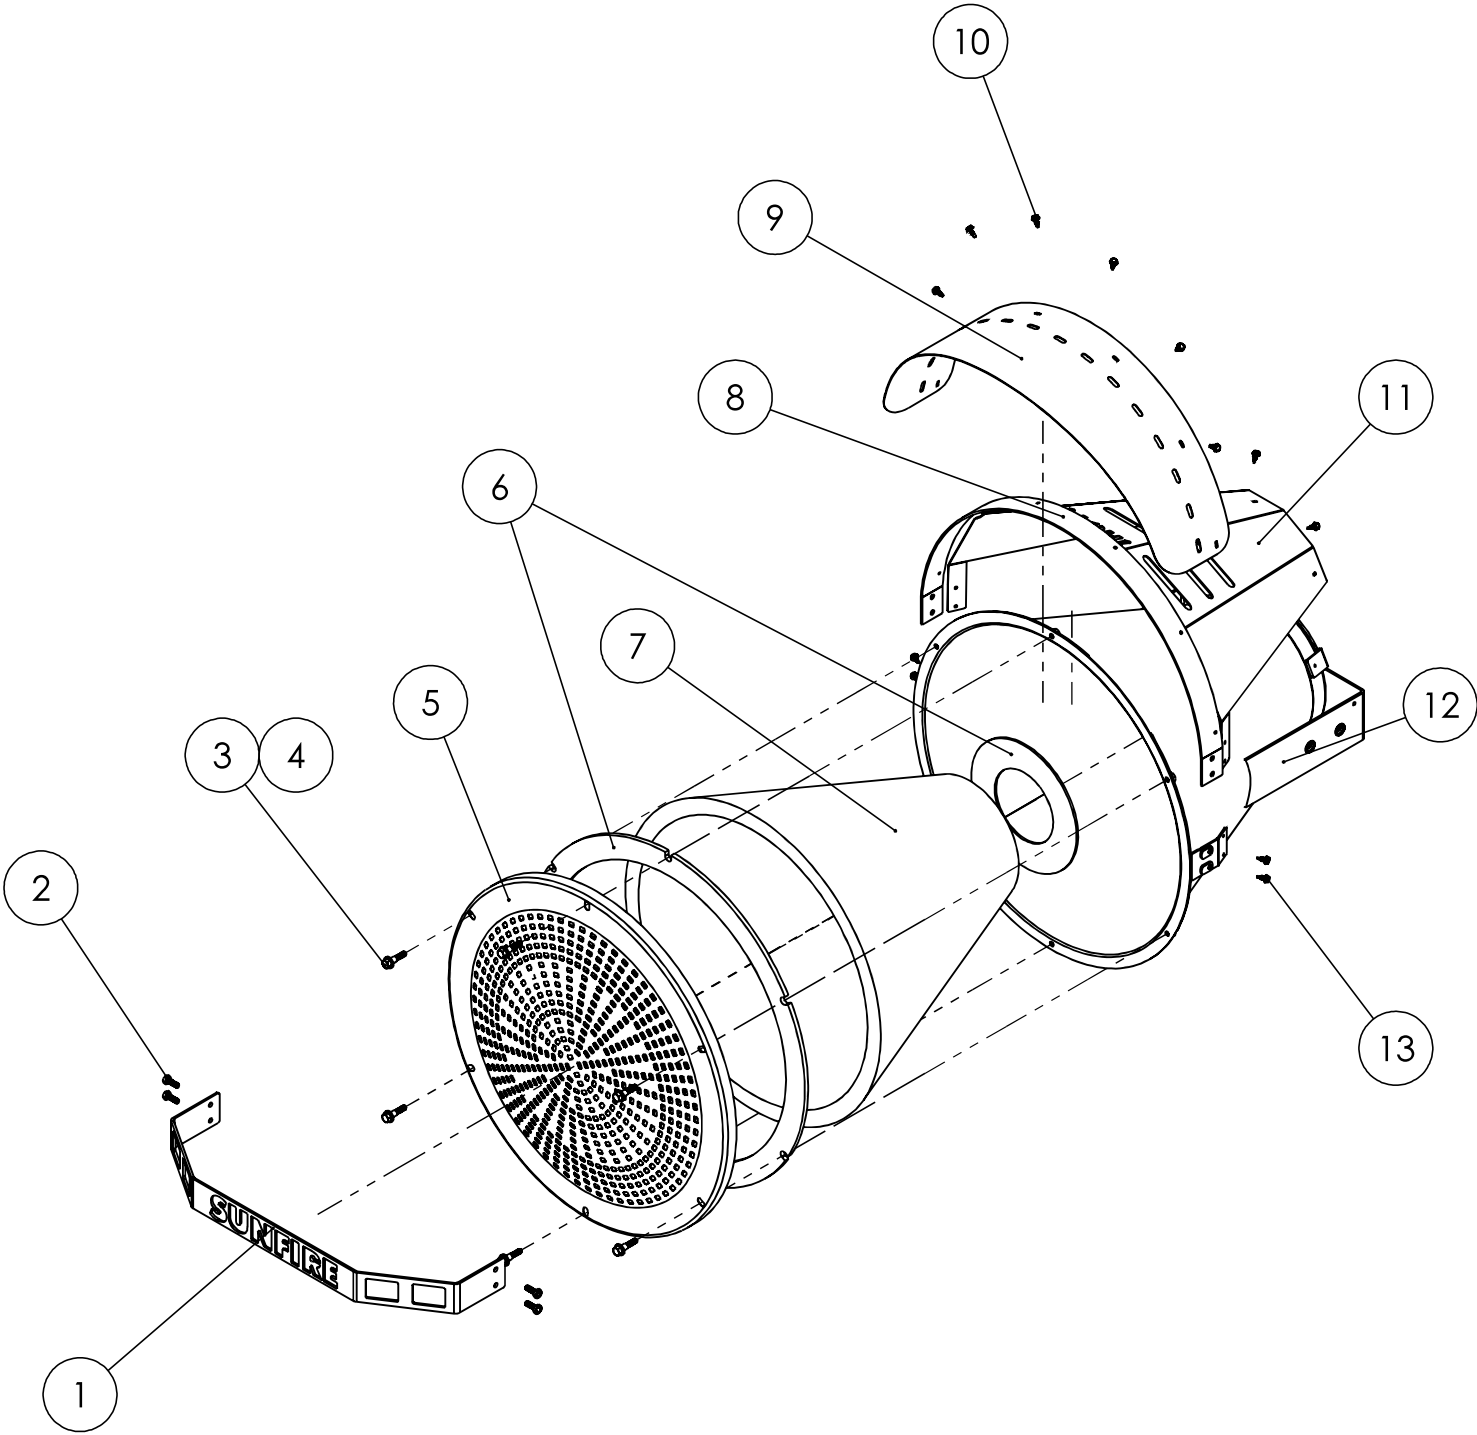

SF120 Radiant Heater

Part # 95120 - SF120 Radiant Heater

ITEM NO.	PART NUMBER	DESCRIPTION
1	29513	Suction Line Hose
2	81010887	Draw Tube Assembly - SF120
3	81010880	1/4" NPT 90° Elbow x 1/4 OD Compression
4	81010881	Prime Line - SF120
5	81011053	Threaded Foot Pad
6	81011214	Cover w/ Labels - SF120 Burner
7	81010926	Assembly - Crane Bracket
8	81011055	SF120 Wrench
9	81011434	Locking Pin
10	81010980	Plastic Knob
11	81010885	Fuel Guage
12	81010884	Fuel Cap
13	81010875	Fuel Filter (Spin-On)
14	29402	Filter Heater (Wrap)
15	81010874	Filter Head
16	81011434	Locking Pin for Handle

Part # 81010974 - Full Frame Assembly, SF120

ITEM NO.	PART NUMBER	DESCRIPTION
1	81011216	Upper Frame Left w/ Labels SF120
2	81011001	Crossbar Assembly with Inserts
3	81010798	Tube - Handle
4	81011215	Upper Frame Right w/ Labels - SF120
5	81011467	Foot Pad Tube - SF120 Assembly
6	81011217	Fuel Tank w/ Labels SF120
7	81010764	Frame Tube Lower SF120
8	34505	5/8 Push on Wheel Retainer
9	81010768	8" WHEEL
10	81011000	Tube Axle - SF120
11	81010968	1/4-20 Hex Nut Black-Oxide
12	81010967	Black-Oxide SS Split Lock Washer
13	81010966	Black-Oxide 18-8 SS Washer 1/4-
14	81010965	20 x 3" Hex Head Black- Oxide Bolt
15	81010963	1/4-20 x 1-1/2" Hex Head Black- Oxide Bolt
16	81010964	1/4-20 x 1-3/4" Hex Head Black- Oxide Bolt

Full Dome Assembly, SF120

Part # 81010794 - Full Dome Assembly, SF120

ITEM NO.	PART NUMBER	DESCRIPTION
1	81010761	Flame Guard
2	81010959	Screw - 1/4-20" x 3/4 SS Hex Head
3	81010958	SS Shoulder Bolts
4	81011036	Washer - 5/16ID, .094Th, SS
5	81010757	Dome Face - SF120
6	81010795	Dome Gasket
7	81010762	Dome Insulation - SF120
8	81010793	Mounting Ring - SF120
9	81010760	Visor - SF120
10	7014	Screw - #10 X 1/2 IN Galv TEK
11	81010759	Heat Shield - SF120
12	81010937	Weldment - Dome
13	81010960	Screw - #10 x 1/2 Blk TEK