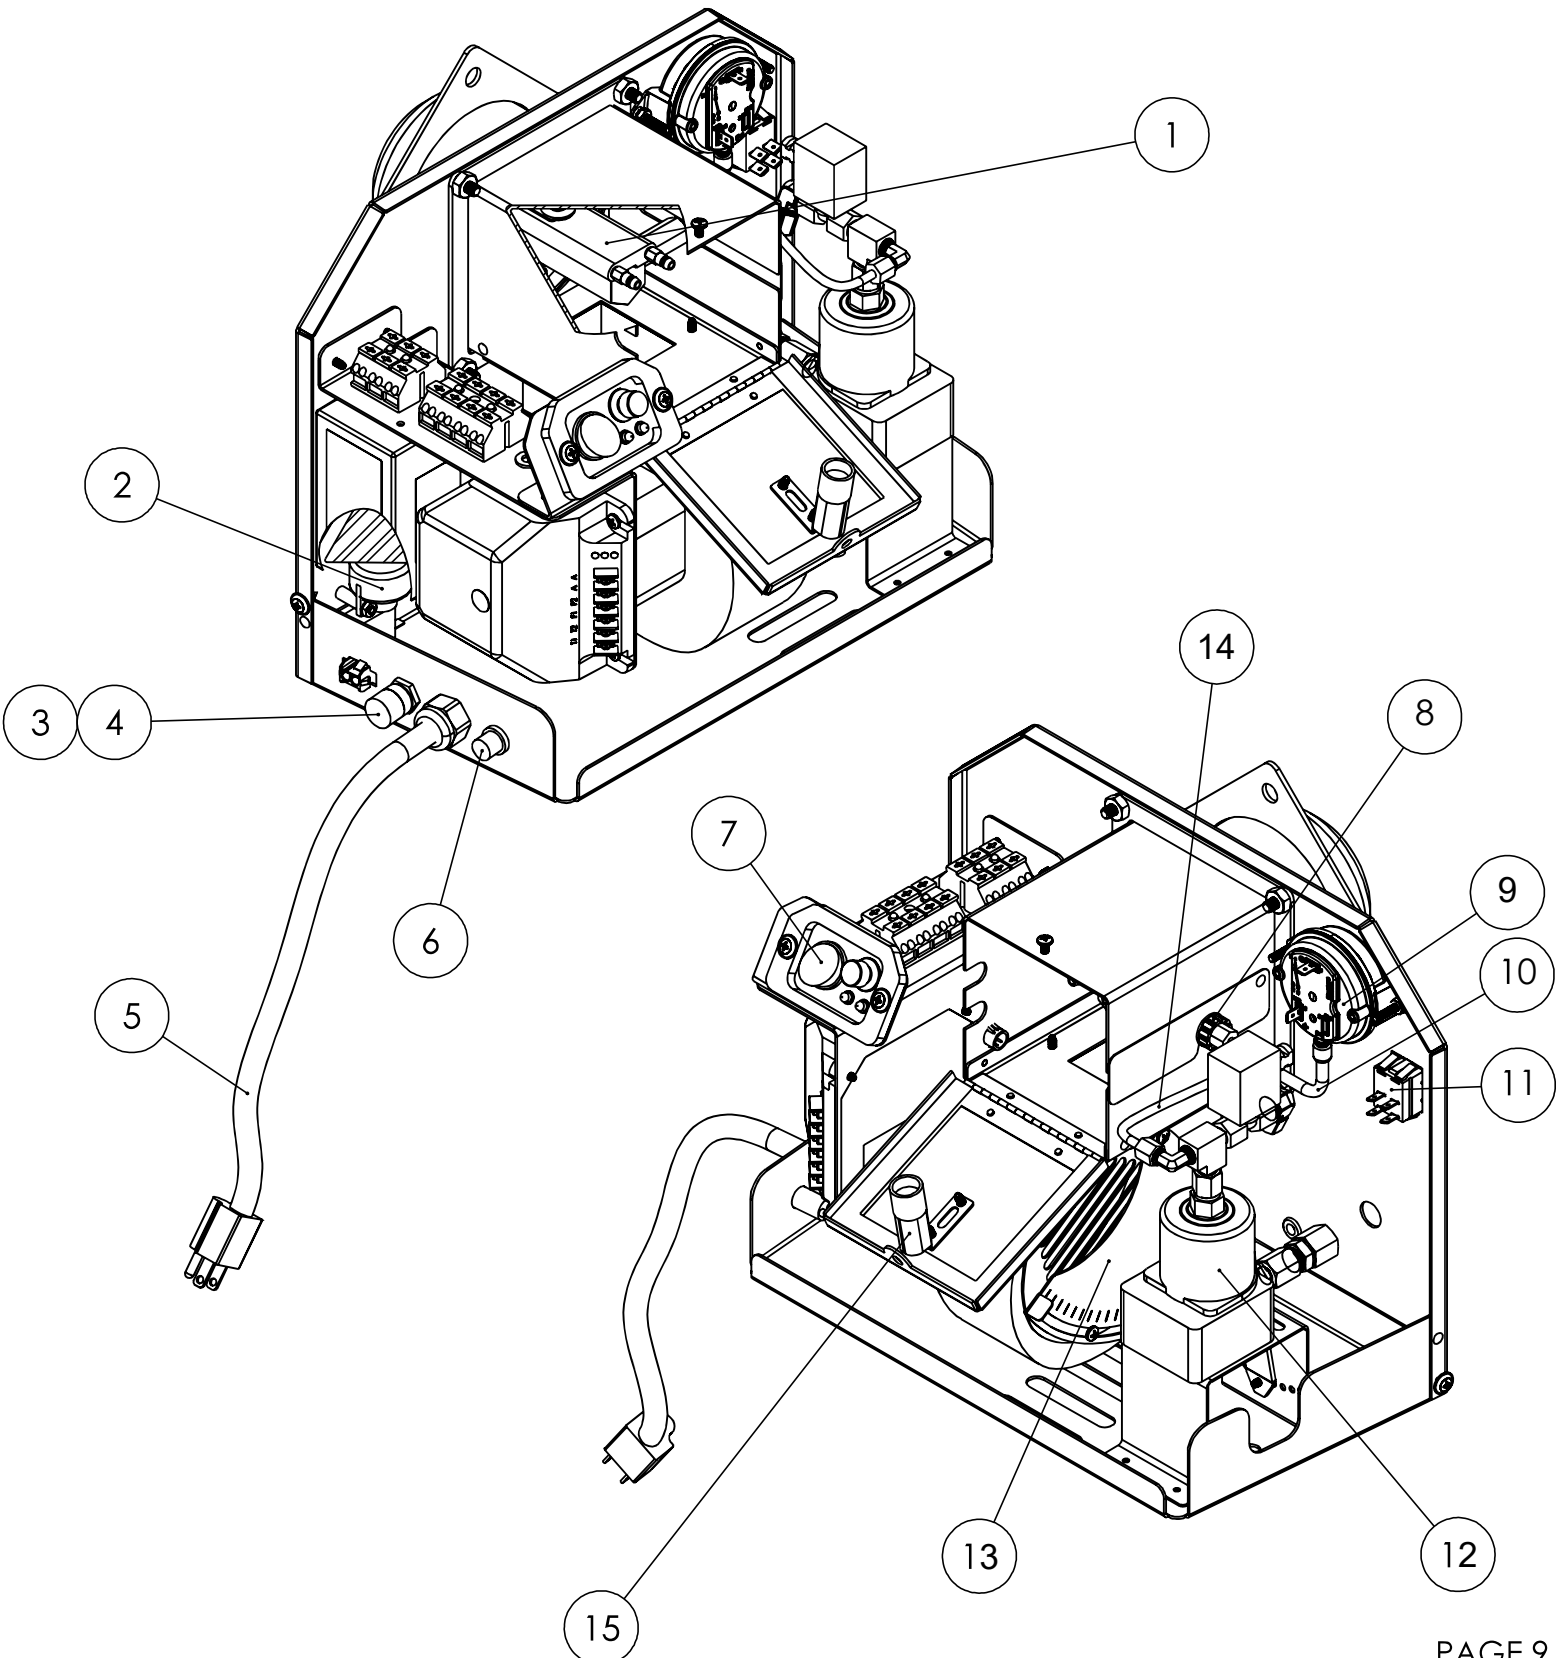

Full Burner Assembly, SF120

Part # 81010600 - Full Burner Assembly, SF120

ITEM NO.	PART NUMBER	DESCRIPTION
1	81010607	Assembly - Nozzle Block
2	29450	Tip Switch
3	76000841	Fuse Holder
4	20510113	Fuse - FA 8A 250V
5	29437	Power Cord
6	33168	Light - LED Amber
7	81010978	Electrical Bracket Assembly
8	20410110	Knurled Nut
9	81010896	Pressure Switch SF120
10	81010599	Tube - Pressure Swtich
11	81010893	Prime Switch - DPDT - Momentary
12	81010872	Pump Assembly with Fittings
13	81010604	Blower Assembly - SF120
14	81011210	Copper Line
15	8981	Cad Cell
16	81010597	Ignition Cables - SF120*

* - Not displayed in Diagram