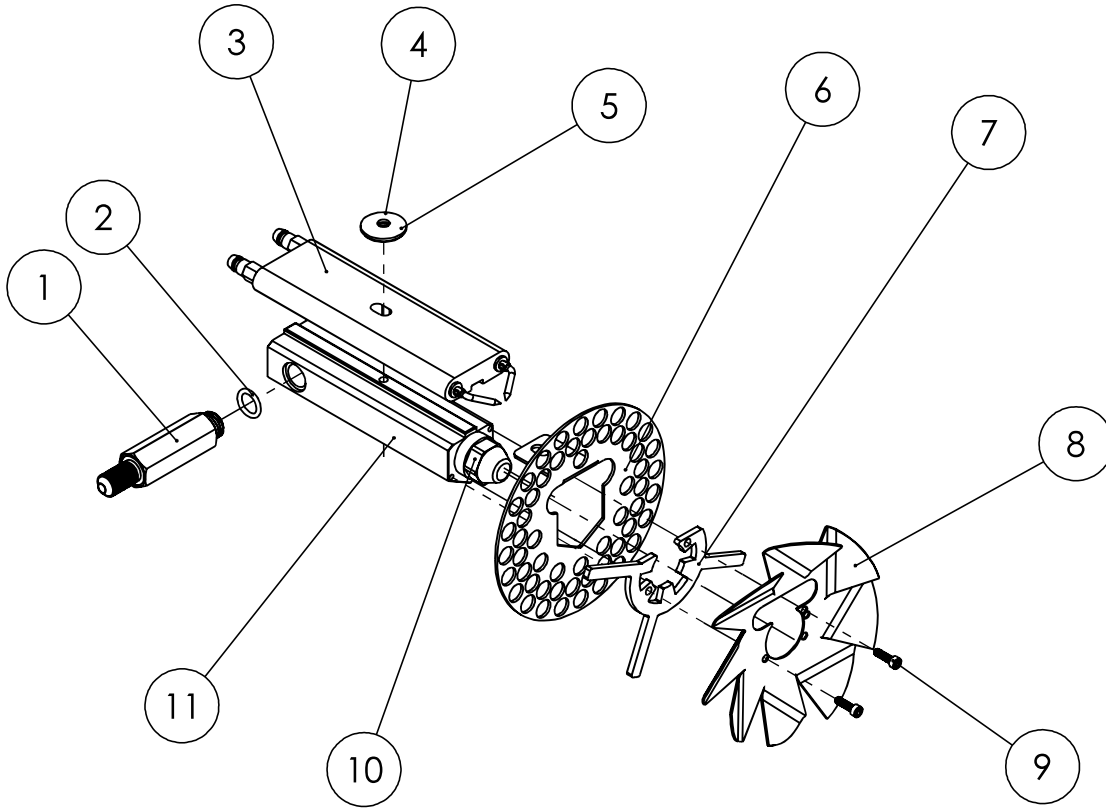

Full Dome Assembly, SF120

Part # 81010794 - Full Dome Assembly, SF120

ITEM NO.	PART NUMBER	DESCRIPTION
1	81010761	Flame Guard
2	81010959	Screw - 1/4-20" x 3/4 SS Hex Head
3	81010958	SS Shoulder Bolts
4	81011036	Washer - 5/16ID, .094Th, SS
5	81010757	Dome Face - SF120
6	81010795	Dome Gasket
7	81010762	Dome Insulation - SF120
8	81010793	Mounting Ring - SF120
9	81010760	Visor - SF120
10	7014	Screw - #10 X 1/2 IN Galv TEK
11	81010759	Heat Shield - SF120
12	81010937	Weldment - Dome
13	81010960	Screw - #10 x 1/2 Blk TEK

Full Burner Assembly, SF120

Part # 81010600 - Full Burner Assembly, SF120

ITEM NO.	PART NUMBER	DESCRIPTION
1	81010607	Assembly - Nozzle Block
2	29450	Tip Switch
3	76000841	Fuse Holder
4	20510113	Fuse - FA 8A 250V
5	29437	Power Cord
6	33168	Light - LED Amber
7	81010978	Electrical Bracket Assembly
8	20410110	Knurled Nut
9	81010896	Pressure Switch SF120
10	81010599	Tube - Pressure Swtich
11	81010893	Prime Switch - DPDT - Momentary
12	81010872	Pump Assembly with Fittings
13	81010604	Blower Assembly - SF120
14	81011210	Copper Line
15	8981	Cad Cell
16	81010597	Ignition Cables - SF120*

* - Not displayed in Diagram

Part # 81010607 - Nozzle Block Assembly

ITEM NO.	PART NUMBER	DESCRIPTION
1	81010612	Fitting - Bulkhead - SF120
2	76001386	O-Ring - Viton
3	81010611	Electrode Assembly, SF120
4	20410117	Screw, 8-32 x .625 - Slotted Hex Washer Head
5	20410115	#8 X 3/4" Electrode Washer
6	81010873	Perforated Preheater Plate
7	81010867	Center Device - SF120
8	81010609	Spinner - SF120
9	81010952	Screw - 4-40 X 3/8 Scket Head Cap
10	81011058	Nozzle - SF-120 .75
11	81010610	Nozzle Block - Hex - SF120