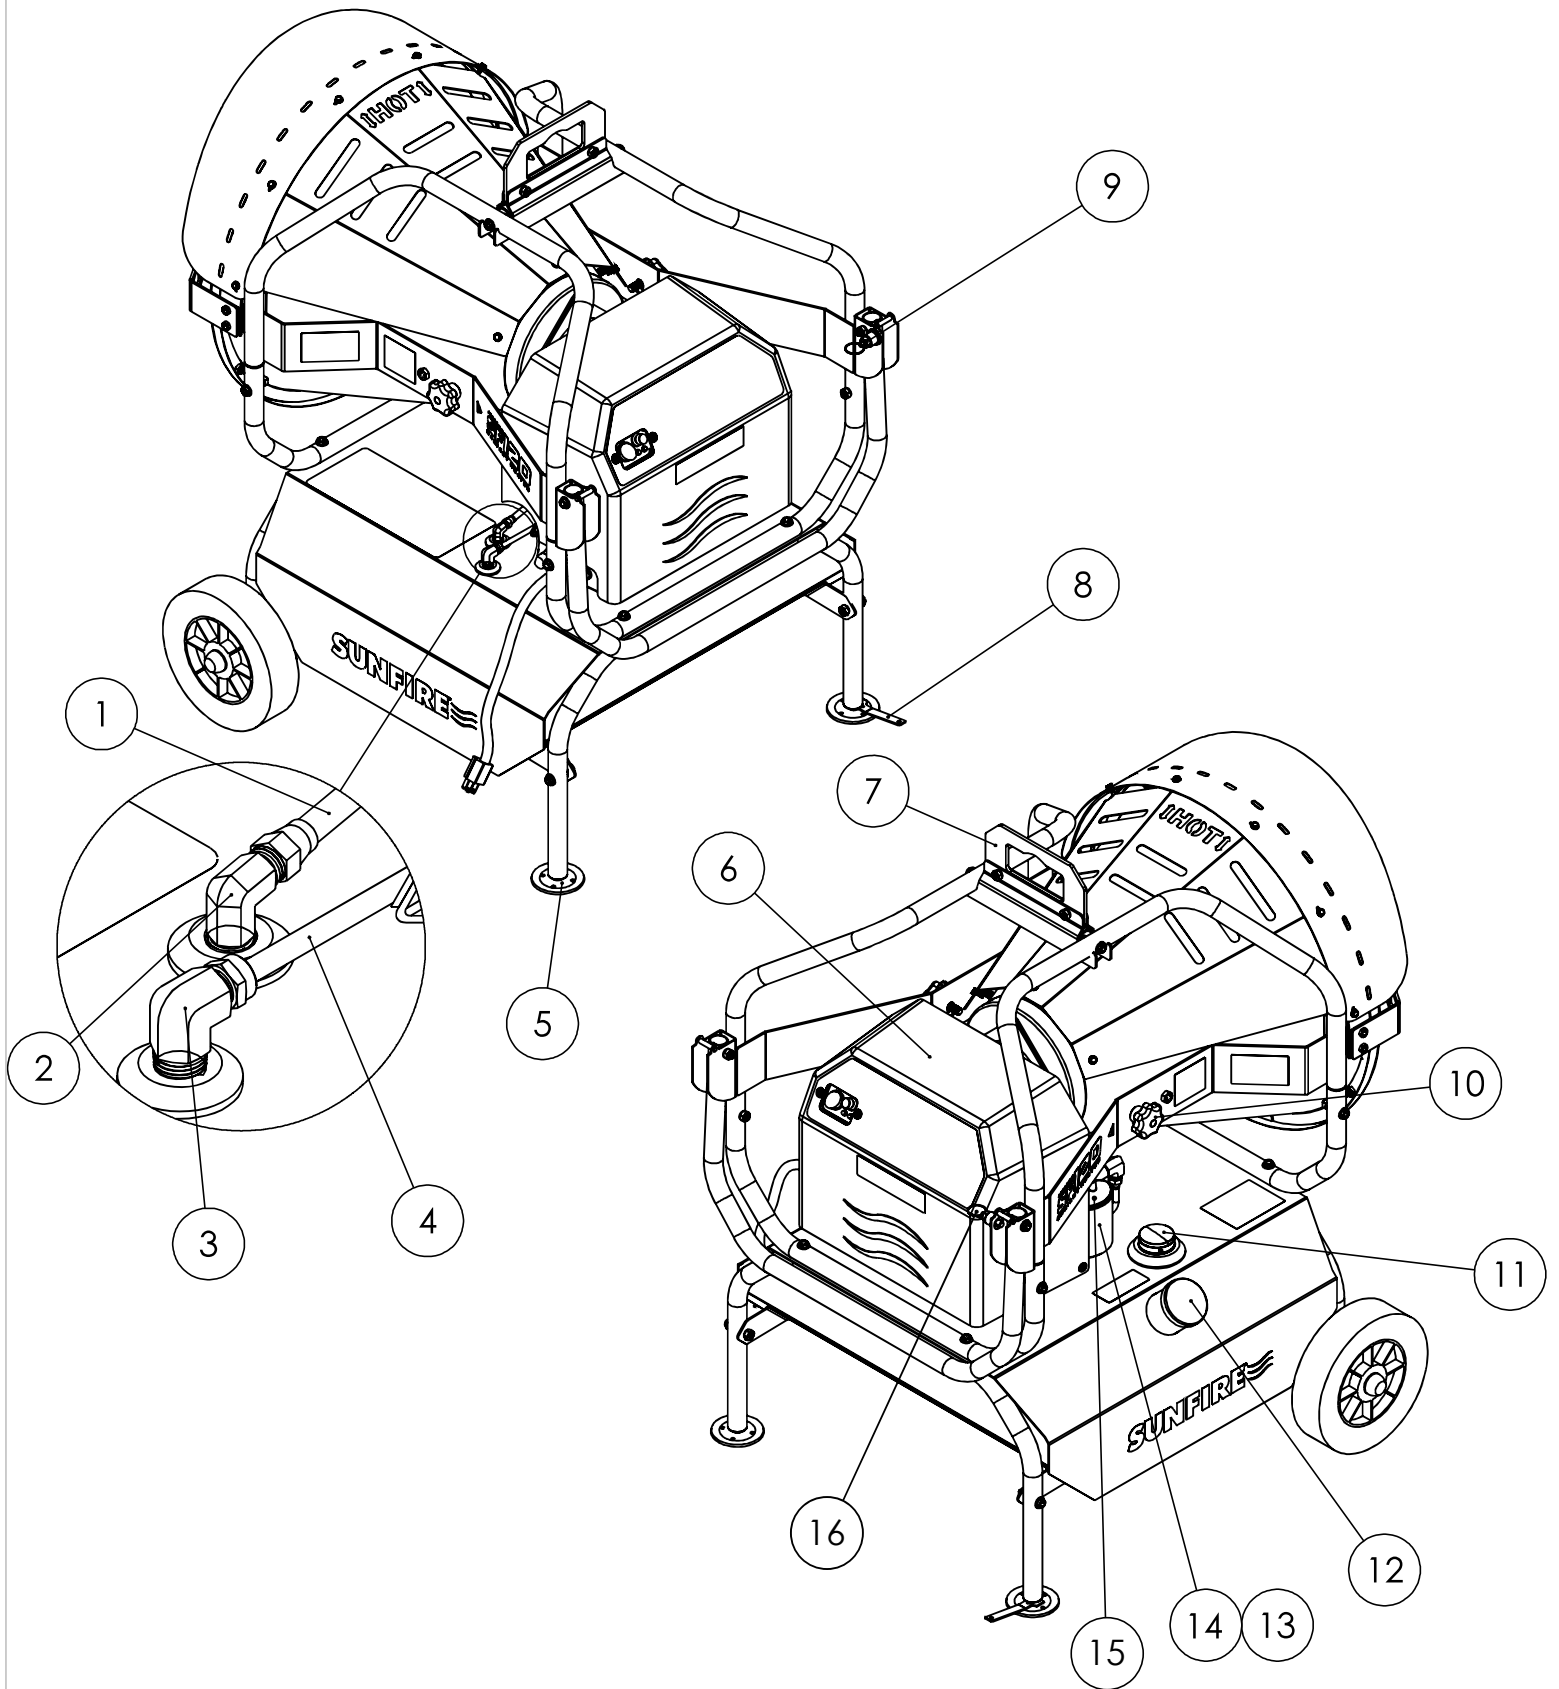

SF120 Radiant Heater

Part # 95120 - SF120 Radiant Heater

ITEM NO.	PART NUMBER	DESCRIPTION
1	29513	Suction Line Hose
2	81010887	Draw Tube Assembly - SF120
3	81010880	1/4" NPT 90° Elbow x 1/4 OD Compression
4	81010881	Prime Line - SF120
5	81011053	Threaded Foot Pad
6	81011214	Cover w/ Labels - SF120 Burner
7	81010926	Assembly - Crane Bracket
8	81011055	SF120 Wrench
9	81011434	Locking Pin
10	81010980	Plastic Knob
11	81010885	Fuel Guage
12	81010884	Fuel Cap
13	81010875	Fuel Filter (Spin-On)
14	29402	Filter Heater (Wrap)
15	81010874	Filter Head
16	81011434	Locking Pin for Handle

Part # 81010974 - Full Frame Assembly, SF120

ITEM NO.	PART NUMBER	DESCRIPTION
1	81011216	Upper Frame Left w/ Labels SF120
2	81011001	Crossbar Assembly with Inserts
3	81010798	Tube - Handle
4	81011215	Upper Frame Right w/ Labels - SF120
5	81011467	Foot Pad Tube - SF120 Assembly
6	81011217	Fuel Tank w/ Labels SF120
7	81010764	Frame Tube Lower SF120
8	34505	5/8 Push on Wheel Retainer
9	81010768	8" WHEEL
10	81011000	Tube Axle - SF120
11	81010968	1/4-20 Hex Nut Black-Oxide
12	81010967	Black-Oxide SS Split Lock Washer
13	81010966	Black-Oxide 18-8 SS Washer 1/4-
14	81010965	20 x 3" Hex Head Black- Oxide Bolt
15	81010963	1/4-20 x 1-1/2" Hex Head Black- Oxide Bolt
16	81010964	1/4-20 x 1-3/4" Hex Head Black- Oxide Bolt

Full Burner Assembly, SF120

Part # 81010600 - Full Burner Assembly, SF120

ITEM NO.	PART NUMBER	DESCRIPTION
1	81010607	Assembly - Nozzle Block
2	29450	Tip Switch
3	76000841	Fuse Holder
4	20510113	Fuse - FA 8A 250V
5	29437	Power Cord
6	33168	Light - LED Amber
7	81010978	Electrical Bracket Assembly
8	20410110	Knurled Nut
9	81010896	Pressure Switch SF120
10	81010599	Tube - Pressure Swtich
11	81010893	Prime Switch - DPDT - Momentary
12	81010872	Pump Assembly with Fittings
13	81010604	Blower Assembly - SF120
14	81011210	Copper Line
15	8981	Cad Cell
16	81010597	Ignition Cables - SF120*