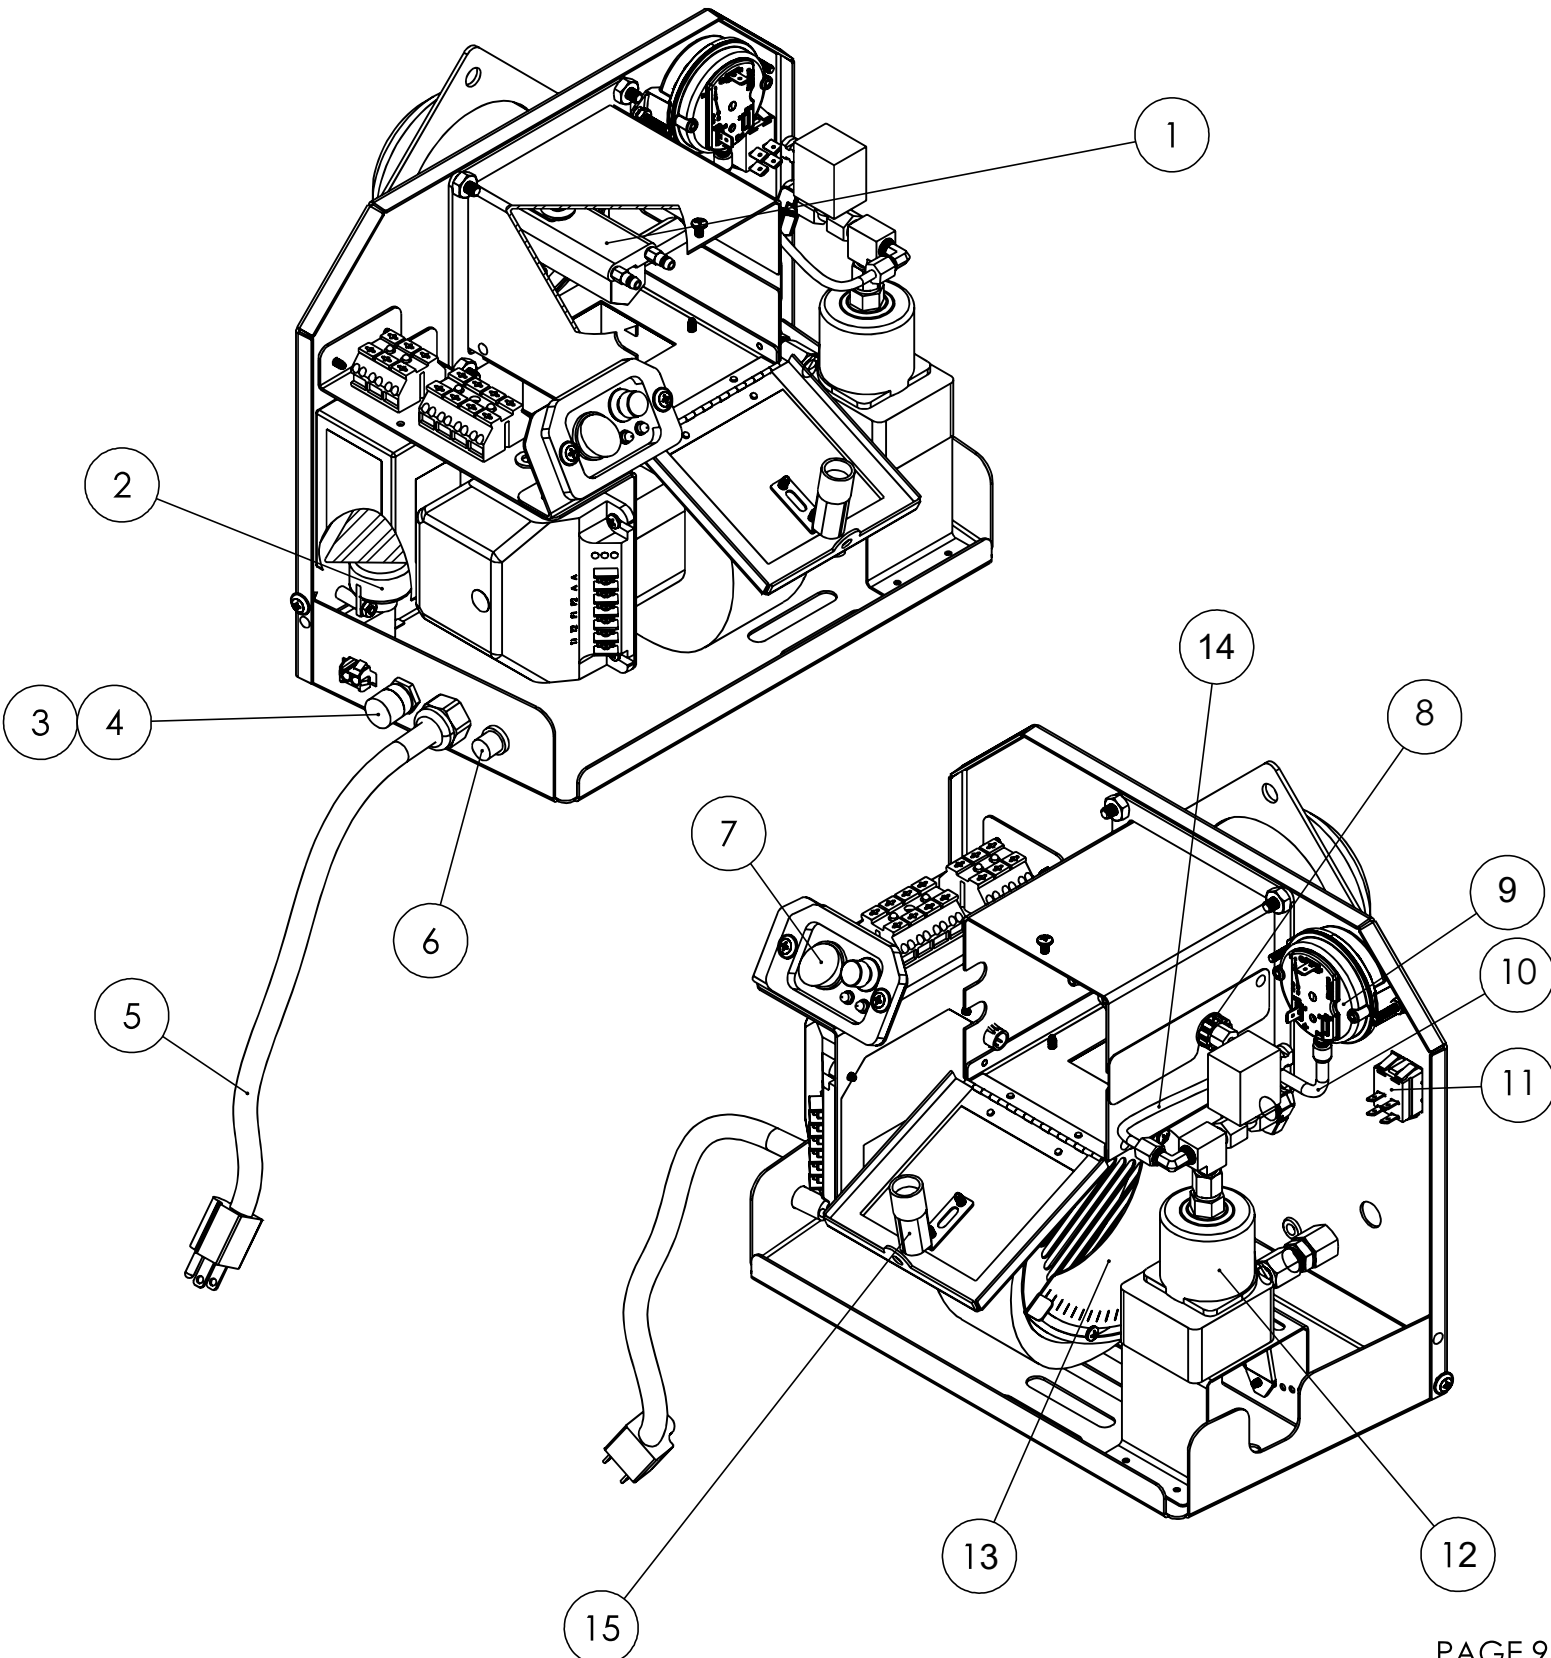

Full Burner Assembly, SF120

Part # 81010600 - Full Burner Assembly, SF120

ITEM NO.	PART NUMBER	DESCRIPTION
1	81010607	Assembly - Nozzle Block
2	29450	Tip Switch
3	76000841	Fuse Holder
4	20510113	Fuse - FA 8A 250V
5	29437	Power Cord
6	33168	Light - LED Amber
7	81010978	Electrical Bracket Assembly
8	20410110	Knurled Nut
9	81010896	Pressure Switch SF120
10	81010599	Tube - Pressure Swtich
11	81010893	Prime Switch - DPDT - Momentary
12	81010872	Pump Assembly with Fittings
13	81010604	Blower Assembly - SF120
14	81011210	Copper Line
15	8981	Cad Cell
16	81010597	Ignition Cables - SF120*

* - Not displayed in Diagram