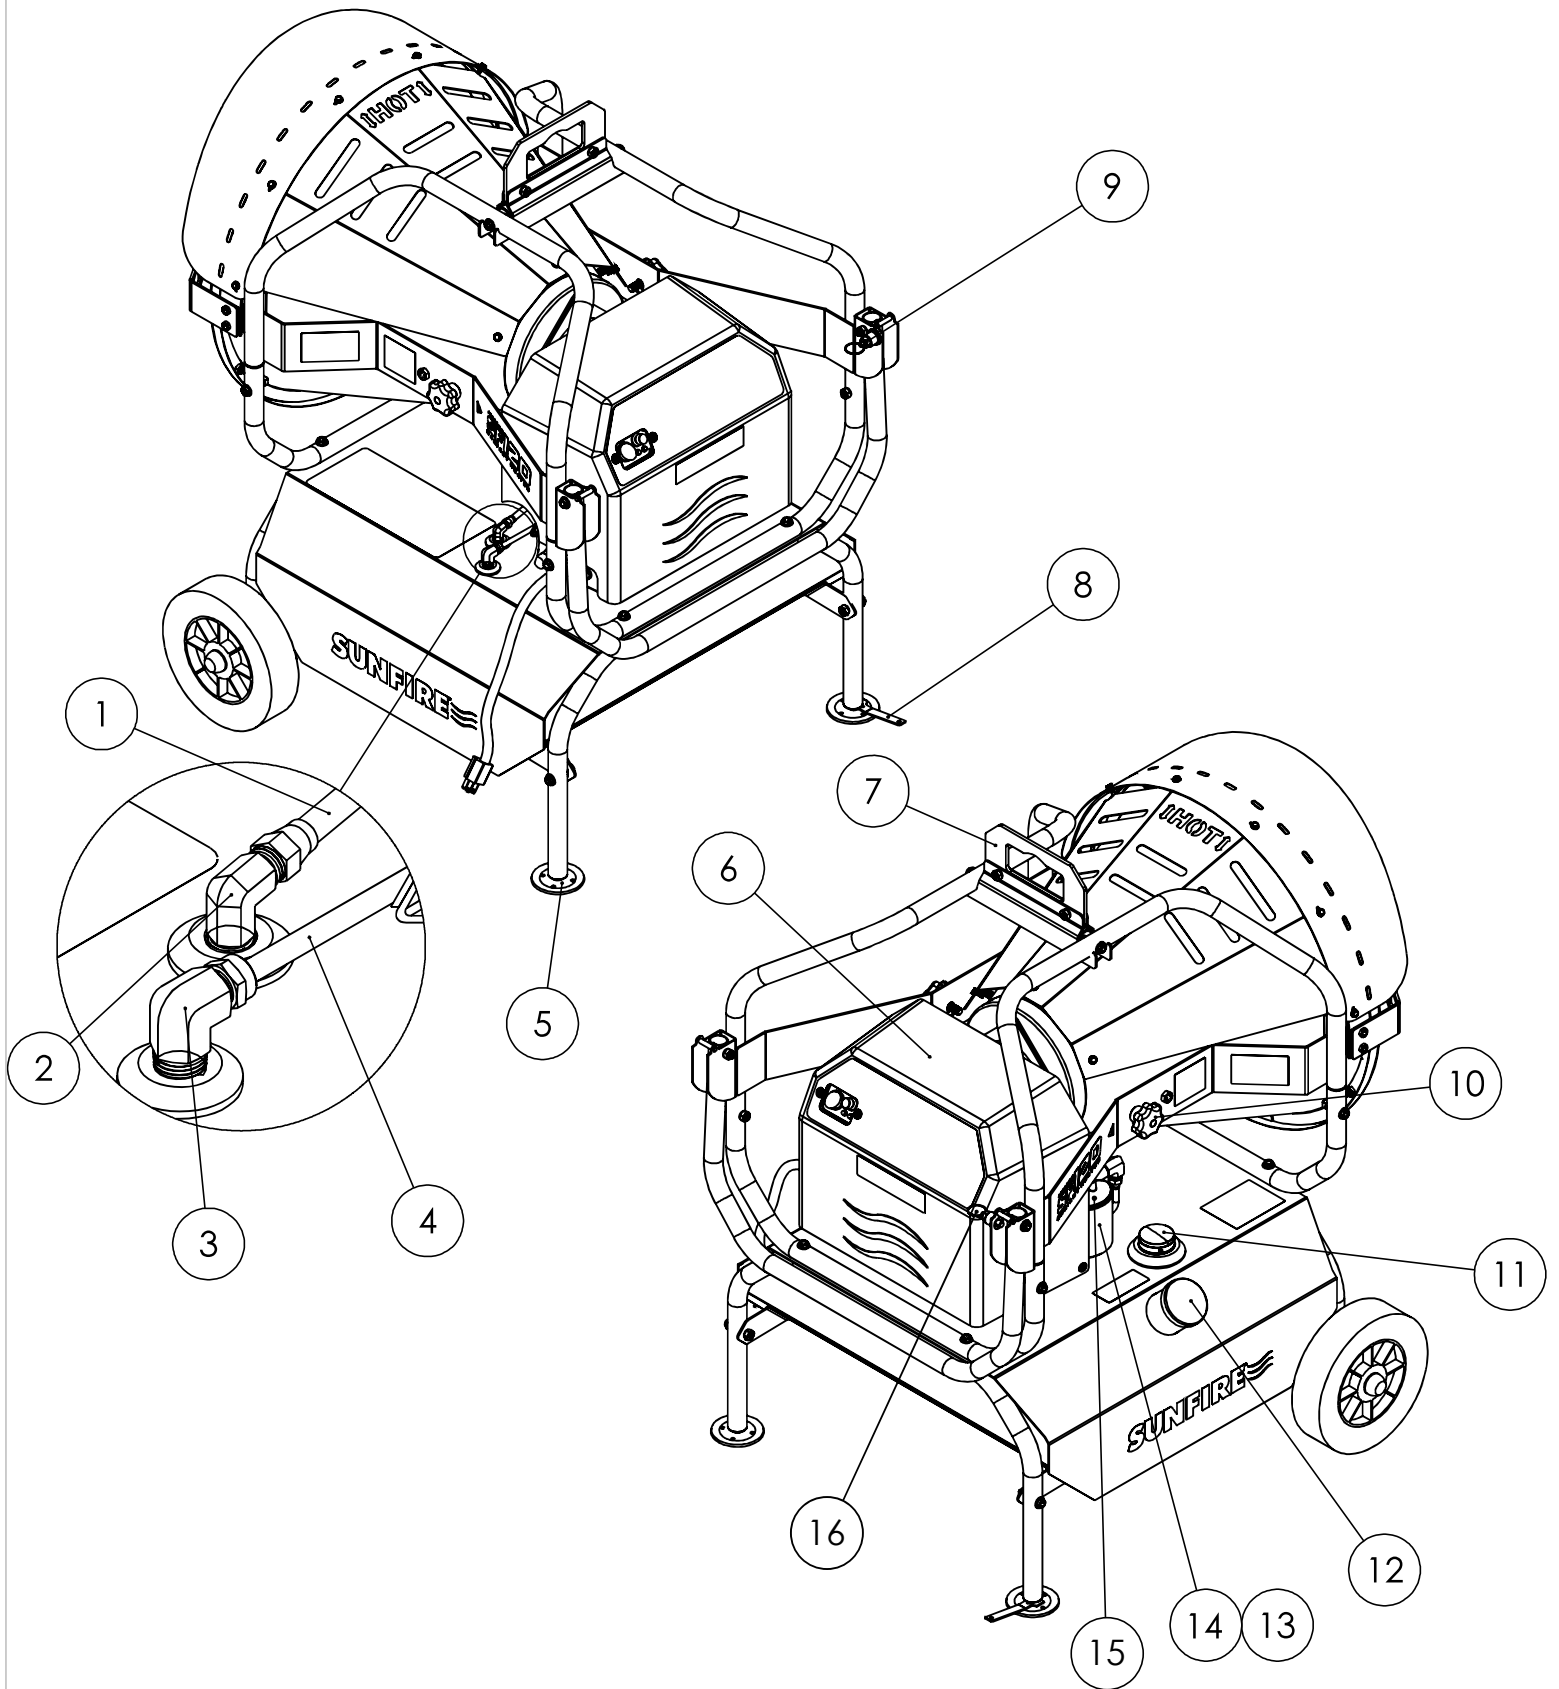

SF120 Radiant Heater

Part # 95120 - SF120 Radiant Heater

ITEM NO.	PART NUMBER	DESCRIPTION
1	29513	Suction Line Hose
2	81010887	Draw Tube Assembly - SF120
3	81010880	1/4" NPT 90° Elbow x 1/4 OD Compression
4	81010881	Prime Line - SF120
5	81011053	Threaded Foot Pad
6	81011214	Cover w/ Labels - SF120 Burner
7	81010926	Assembly - Crane Bracket
8	81011055	SF120 Wrench
9	81011434	Locking Pin
10	81010980	Plastic Knob
11	81010885	Fuel Guage
12	81010884	Fuel Cap
13	81010875	Fuel Filter (Spin-On)
14	29402	Filter Heater (Wrap)
15	81010874	Filter Head
16	81011434	Locking Pin for Handle

Full Frame Assembly, SF120

Part # 81010974 - Full Frame Assembly, SF120

ITEM NO.	PART NUMBER	DESCRIPTION
1	81011216	Upper Frame Left w/ Labels SF120
2	81011001	Crossbar Assembly with Inserts
3	81010798	Tube - Handle
4	81011215	Upper Frame Right w/ Labels - SF120
5	81011497	Foot Pad Tube - SF120 Assembly
6	81011217	Fuel Tank w/ Labels SF120
7	81010764	Frame Tube Lower SF120
8	34505	5/8 Push on Wheel Retainer
9	81010768	8" WHEEL
10	81011000	Tube Axle - SF120
11	81010968	1/4-20 Hex Nut Black-Oxide
12	81010967	Black-Oxide SS Split Lock Washer
13	81010966	Black-Oxide 18-8 SS Washer 1/4-
14	81010965	20 x 3" Hex Head Black- Oxide Bolt
15	81010963	1/4-20 x 1-1/2" Hex Head Black- Oxide Bolt
16	81010964	1/4-20 x 1-3/4" Hex Head Black- Oxide Bolt

Full Burner Assembly, SF120

Part # 81010600 - Full Burner Assembly, SF120

ITEM NO.	PART NUMBER	DESCRIPTION
1	81010607	Assembly - Nozzle Block
2	29450	Tip Switch
3	76000841	Fuse Holder
4	20510113	Fuse - FA 8A 250V
5	29437	Power Cord
6	33168	Light - LED Amber
7	81010978	Electrical Bracket Assembly
8	20410110	Knurled Nut
9	81010896	Pressure Switch SF120
10	81010599	Tube - Pressure Swtich
11	81010893	Prime Switch - DPDT - Momentary
12	81010872	Pump Assembly with Fittings
13	81010604	Blower Assembly - SF120
14	81011210	Copper Line
15	8981	Cad Cell
16	81010597	Ignition Cables - SF120*