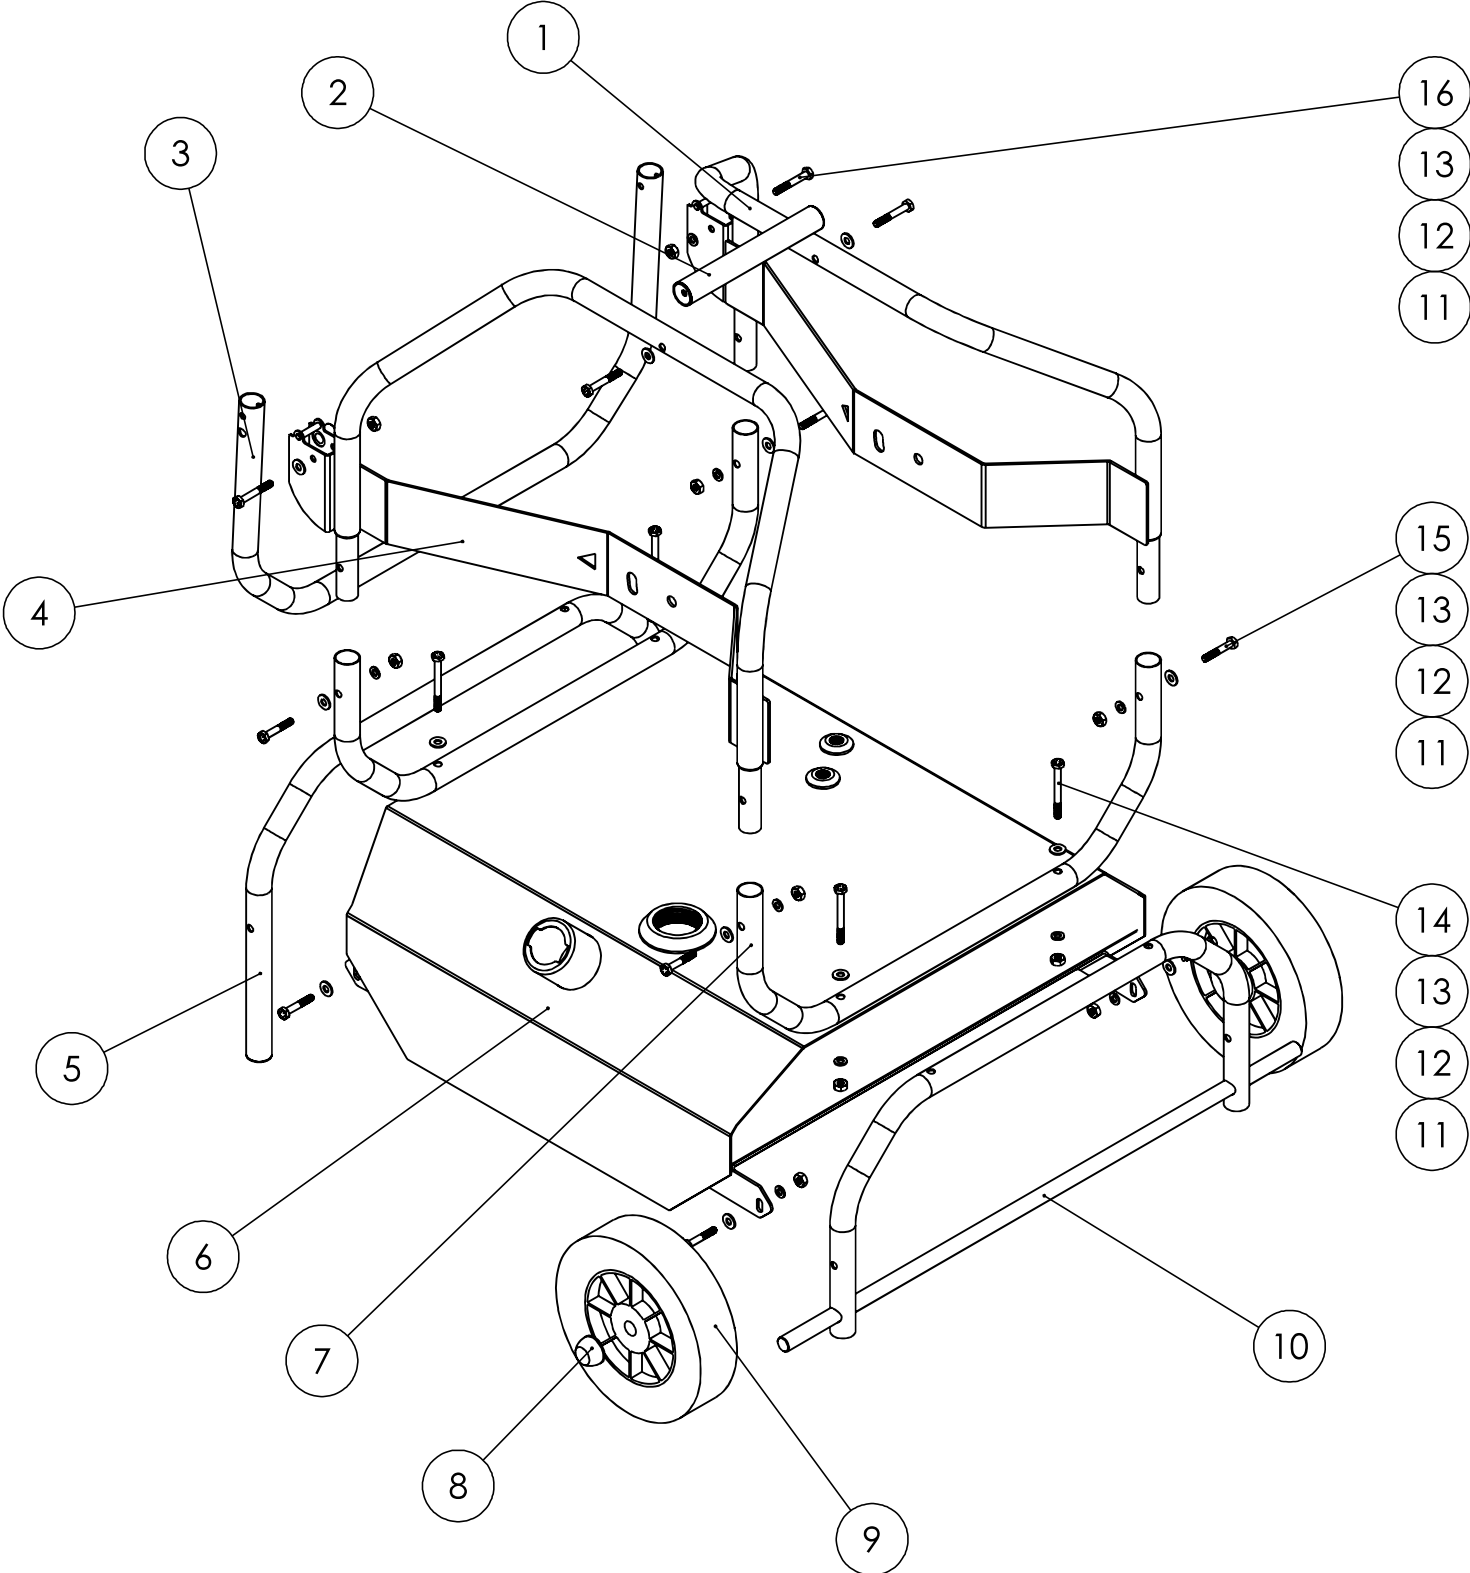

SF120 Radiant Heater

Part # 95120 - SF120 Radiant Heater

ITEM NO.	PART NUMBER	DESCRIPTION
1	29513	Suction Line Hose
2	81010887	Draw Tube Assembly - SF120
3	81010880	1/4" NPT 90° Elbow x 1/4 OD Compression
4	81010881	Prime Line - SF120
5	81011053	Threaded Foot Pad
6	81011214	Cover w/ Labels - SF120 Burner
7	81010926	Assembly - Crane Bracket
8	81011055	SF120 Wrench
9	81011434	Locking Pin
10	81010980	Plastic Knob
11	81010885	Fuel Guage
12	81010884	Fuel Cap
13	81010875	Fuel Filter (Spin-On)
14	29402	Filter Heater (Wrap)
15	81010874	Filter Head
16	81011434	Locking Pin for Handle

Full Frame Assembly, SF120

Part # 81010974 - Full Frame Assembly, SF120

ITEM NO.	PART NUMBER	DESCRIPTION
1	81011216	Upper Frame Left w/ Labels SF120
2	81011001	Crossbar Assembly with Inserts
3	81010798	Tube - Handle
4	81011215	Upper Frame Right w/ Labels - SF120
5	81011497	Foot Pad Tube - SF120 Assembly
6	81011217	Fuel Tank w/ Labels SF120
7	81010764	Frame Tube Lower SF120
8	34505	5/8 Push on Wheel Retainer
9	81010768	8" WHEEL
10	81011000	Tube Axle - SF120
11	81010968	1/4-20 Hex Nut Black-Oxide
12	81010967	Black-Oxide SS Split Lock Washer
13	81010966	Black-Oxide 18-8 SS Washer 1/4-
14	81010965	20 x 3" Hex Head Black- Oxide Bolt
15	81010963	1/4-20 x 1-1/2" Hex Head Black- Oxide Bolt
16	81010964	1/4-20 x 1-3/4" Hex Head Black- Oxide Bolt

Full Dome Assembly, SF120

Part # 81010794 - Full Dome Assembly, SF120

ITEM NO.	PART NUMBER	DESCRIPTION
1	81010761	Flame Guard
2	81010959	Screw - 1/4-20" x 3/4 SS Hex Head
3	81010958	SS Shoulder Bolts
4	81011036	Washer - 5/16ID, .094Th, SS
5	81010757	Dome Face - SF120
6	81010795	Dome Gasket
7	81010762	Dome Insulation - SF120
8	81010793	Mounting Ring - SF120
9	81010760	Visor - SF120
10	7014	Screw - #10 X 1/2 IN Galv TEK
11	81010759	Heat Shield - SF120
12	81010937	Weldment - Dome
13	81010960	Screw - #10 x 1/2 Blk TEK