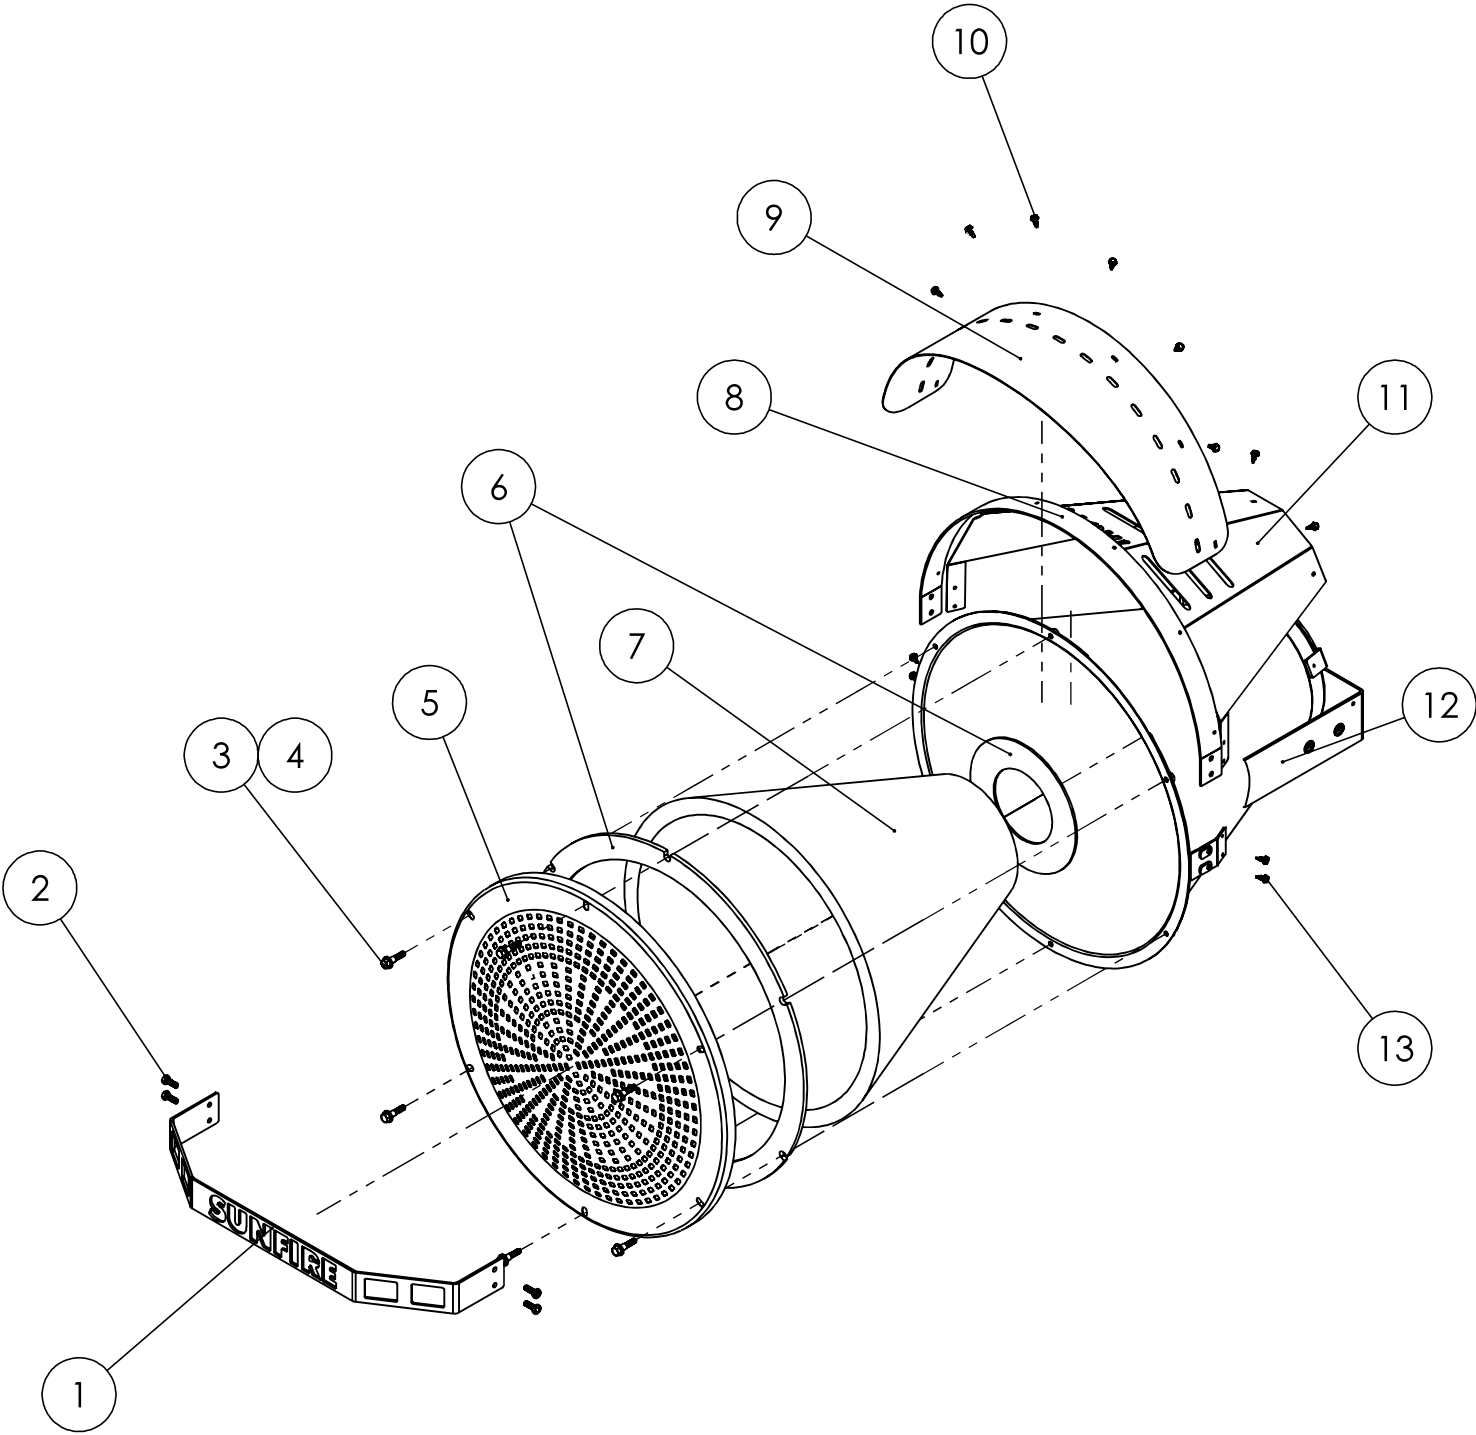

SF120 Radiant Heater

Part # 95120 - SF120 Radiant Heater

ITEM NO.	PART NUMBER	DESCRIPTION
1	29513	Suction Line Hose
2	81010887	Draw Tube Assembly - SF120
3	81010880	1/4" NPT 90° Elbow x 1/4 OD Compression
4	81010881	Prime Line - SF120
5	81011053	Threaded Foot Pad
6	81011214	Cover w/ Labels - SF120 Burner
7	81010926	Assembly - Crane Bracket
8	81011055	SF120 Wrench
9	81011434	Locking Pin
10	81010980	Plastic Knob
11	81010885	Fuel Guage
12	81010884	Fuel Cap
13	81010875	Fuel Filter (Spin-On)
14	29402	Filter Heater (Wrap)
15	81010874	Filter Head
16	81011434	Locking Pin for Handle

Full Frame Assembly, SF120

Part # 81010974 - Full Frame Assembly, SF120

ITEM NO.	PART NUMBER	DESCRIPTION
1	81011216	Upper Frame Left w/ Labels SF120
2	81011001	Crossbar Assembly with Inserts
3	81010798	Tube - Handle
4	81011215	Upper Frame Right w/ Labels - SF120
5	81011497	Foot Pad Tube - SF120 Assembly
6	81011217	Fuel Tank w/ Labels SF120
7	81010764	Frame Tube Lower SF120
8	34505	5/8 Push on Wheel Retainer
9	81010768	8" WHEEL
10	81011000	Tube Axle - SF120
11	81010968	1/4-20 Hex Nut Black-Oxide
12	81010967	Black-Oxide SS Split Lock Washer
13	81010966	Black-Oxide 18-8 SS Washer 1/4-
14	81010965	20 x 3" Hex Head Black- Oxide Bolt
15	81010963	1/4-20 x 1-1/2" Hex Head Black- Oxide Bolt
16	81010964	1/4-20 x 1-3/4" Hex Head Black- Oxide Bolt

Full Dome Assembly, SF120

Part # 81010794 - Full Dome Assembly, SF120

ITEM NO.	PART NUMBER	DESCRIPTION
1	81010761	Flame Guard
2	81010959	Screw - 1/4-20" x 3/4 SS Hex Head
3	81010958	SS Shoulder Bolts
4	81011036	Washer - 5/16ID, .094Th, SS
5	81010757	Dome Face - SF120
6	81010795	Dome Gasket
7	81010762	Dome Insulation - SF120
8	81010793	Mounting Ring - SF120
9	81010760	Visor - SF120
10	7014	Screw - #10 X 1/2 IN Galv TEK
11	81010759	Heat Shield - SF120
12	81010937	Weldment - Dome
13	81010960	Screw - #10 x 1/2 Blk TEK