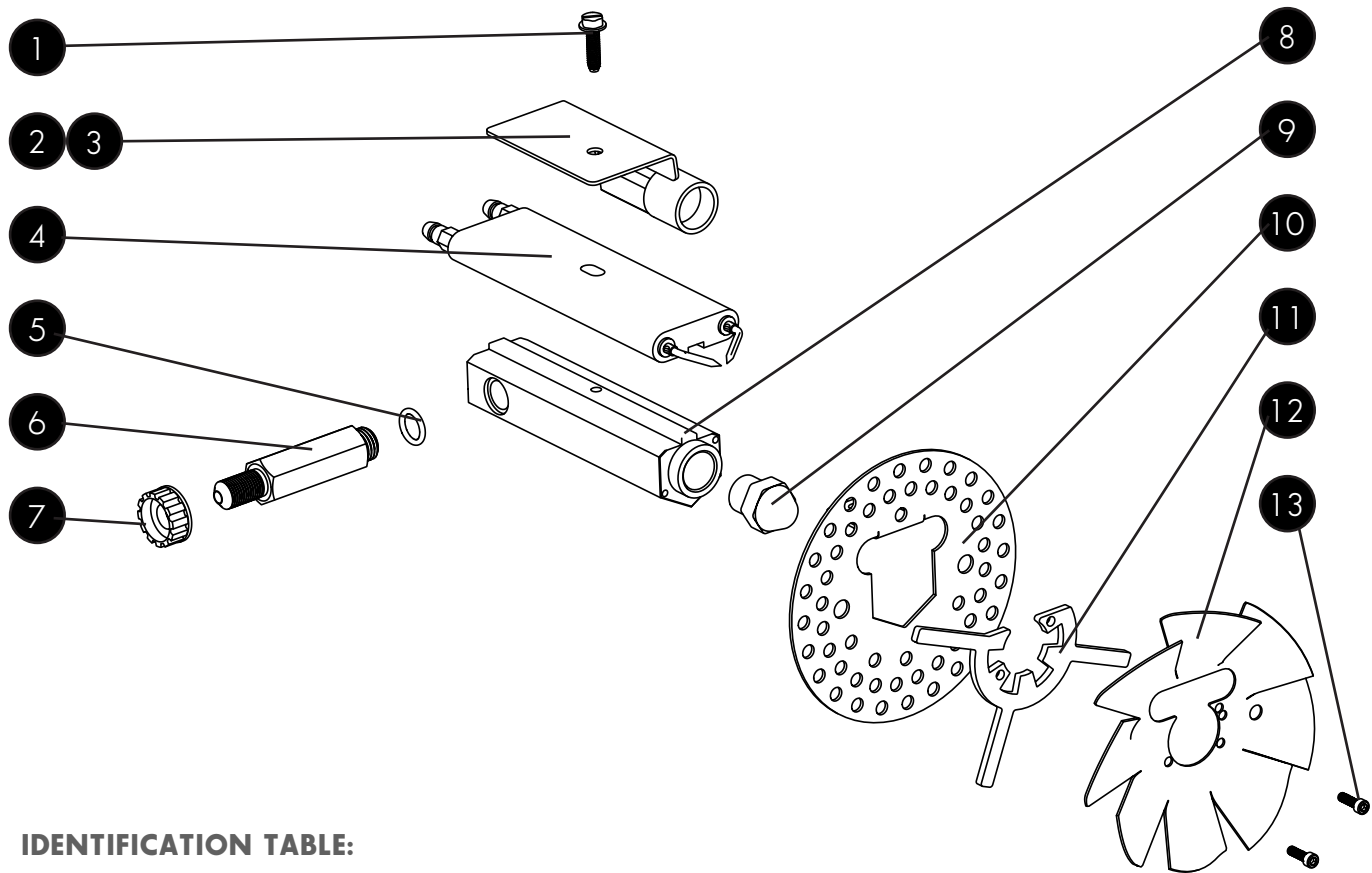

Dome Assembly (Part# 81011363)

IDENTIFICATION TABLE:

ITEM ID#	PART#	DESCRIPTION
1	81010959	Screw - 1/4-20 x 3/4" SS Hex Head
2	81011372	Flame Guard
3	81010958	SS Shoulder Bolt
4	81011036	Washer - 5/16"ID, 0.094Th, SS
5	81011362	Dome Face - SF-80
6	81011370	Dome Insulation
7	81011364	Weldment - Dome
8	81010960	Screw - #10 x 1/2" BLK TEK
9	81011369	Mounting Ring - SF-80
10	81011373	Visor - SF-80
11	7014	Screw - #10 x 1/2" Galv TEK
12	81011371	Heat Shield - SF-80
13	81011368	Dome Gaskets

Burner Assembly (Part# 8101600)

IDENTIFICATION TABLE:

ITEM ID#	PART#	DESCRIPTION
1	81011394	Voltage Regulator
2	81010978	Assembly - Electrical Bracket (See page 8)
3	81011586	Assembly - Nozzle Line (See page 7)
4	81010597	Ignition Cables (not shown)
5	81011395	Blower
6	29437	Power Cord
7	29450	Tip Switch
8	20510122	Thermostat Connection Terminal
9	76000841	Fuse Holder
10	20510113	Fuse - FA 8A 250V 6.3
11	33168	Light - LED Amber
12	81010976	Screw - 8-32 x 3/8" BLK
13	81010896	Pressure Switch - SF-80
14	81010893	Prime Switch - DPDT - Momentary
15	81011585	Assembly - Pump w/ Fittings

Nozzle Line Assembly (Part# 81011586)

IDENTIFICATION TABLE:

ITEM ID#	PART#	DESCRIPTION
1	20410117	Screw - 8-32 x 0.0625" - Slotted Head
2	81011731	Bracket - Flame Sensor
3	8981	Flame Sensor
4	81010611	Electrode Assembly - SF80
5	76001386	O-Ring - Viton
6	81010612	Fitting - Bulkhead - SF80
7	20410110	Knurled Nut
8	81010610	Nozzle Block - SF80
9	81011926	Nozzle - SF80 .50
10	81011393	Diffuser Plate
11	81010867	Centering Device
12	81011588	Spinner - SF80
13	81010952	Screw - 4-40 x 3/8" Hex Cap S