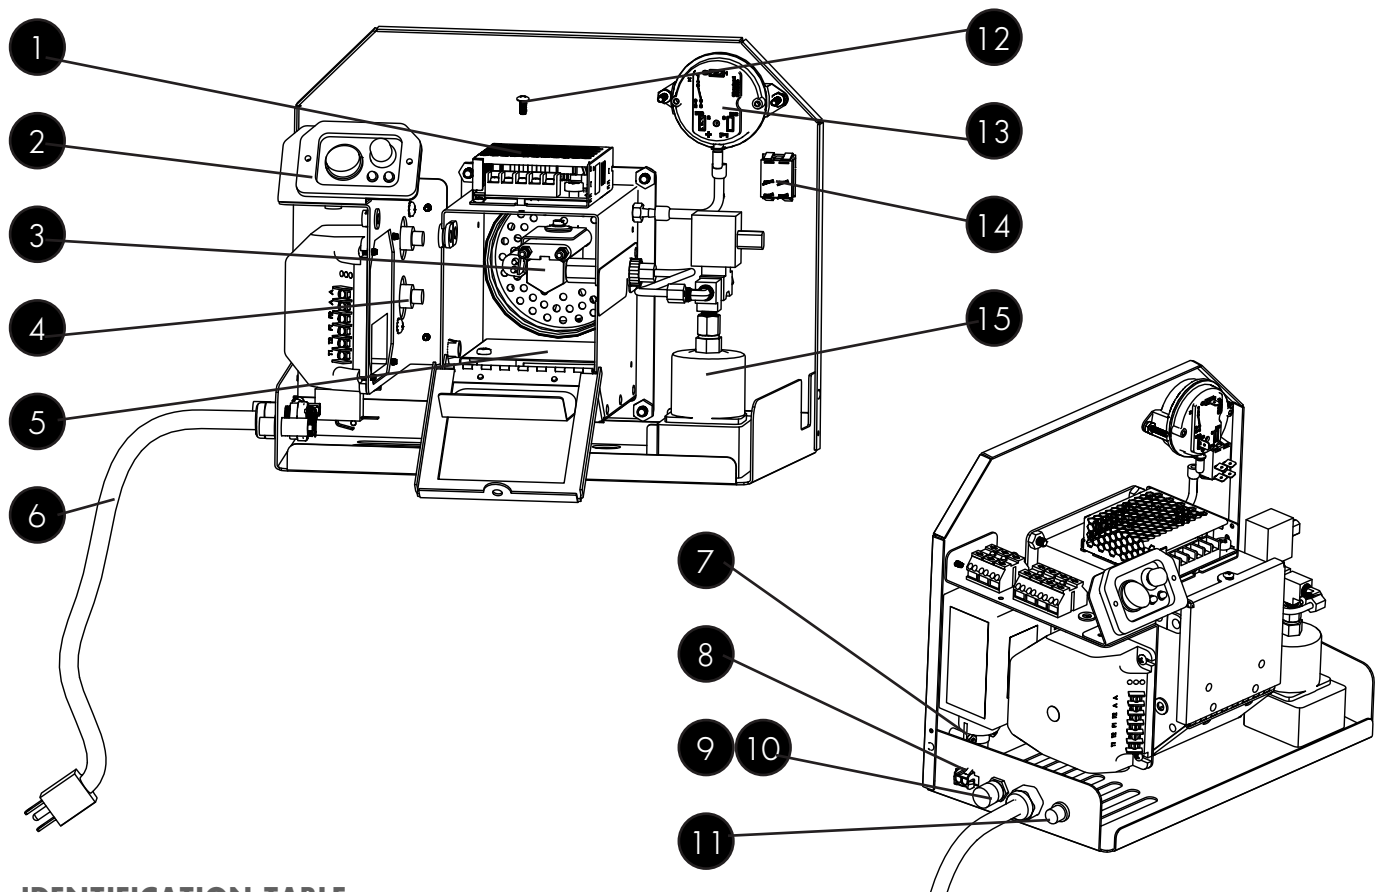

Dome Assembly (Part# 81011363)

IDENTIFICATION TABLE:

ITEM ID#	PART#	DESCRIPTION
1	81010959	Screw - 1/4-20 x 3/4" SS Hex Head
2	81011372	Flame Guard
3	81010958	SS Shoulder Bolt
4	81011036	Washer - 5/16"ID, 0.094Th, SS
5	81011362	Dome Face - SF-80
6	81011370	Dome Insulation
7	81011364	Weldment - Dome
8	81010960	Screw - #10 x 1/2" BLK TEK
9	81011369	Mounting Ring - SF-80
10	81011373	Visor - SF-80
11	7014	Screw - #10 x 1/2" Galv TEK
12	81011371	Heat Shield - SF-80
13	81011368	Dome Gaskets

Burner Assembly (Part# 8101600)

IDENTIFICATION TABLE:

ITEM ID#	PART#	DESCRIPTION
1	81011394	Voltage Regulator
2	81010978	Assembly - Electrical Bracket (See page 8)
3	81011586	Assembly - Nozzle Line (See page 7)
4	81010597	Ignition Cables (not shown)
5	81011395	Blower
6	29437	Power Cord
7	29450	Tip Switch
8	20510122	Thermostat Connection Terminal
9	76000841	Fuse Holder
10	20510113	Fuse - FA 8A 250V 6.3
11	33168	Light - LED Amber
12	81010976	Screw - 8-32 x 3/8" BLK
13	81010896	Pressure Switch - SF-80
14	81010893	Prime Switch - DPDT - Momentary
15	81011585	Assembly - Pump w/ Fittings

Nozzle Line Assembly (Part# 81011586)

IDENTIFICATION TABLE:

ITEM ID#	PART#	DESCRIPTION
1	20410117	Screw - 8-32 x 0.0625" - Slotted Head
2	81011731	Bracket - Flame Sensor
3	8981	Flame Sensor
4	81010611	Electrode Assembly - SF80
5	76001386	O-Ring - Viton
6	81010612	Fitting - Bulkhead - SF80
7	20410110	Knurled Nut
8	81010610	Nozzle Block - SF80
9	81011926	Nozzle - SF80 .50
10	81011393	Diffuser Plate
11	81010867	Centering Device
12	81011588	Spinner - SF80
13	81010952	Screw - 4-40 x 3/8" Hex Cap S