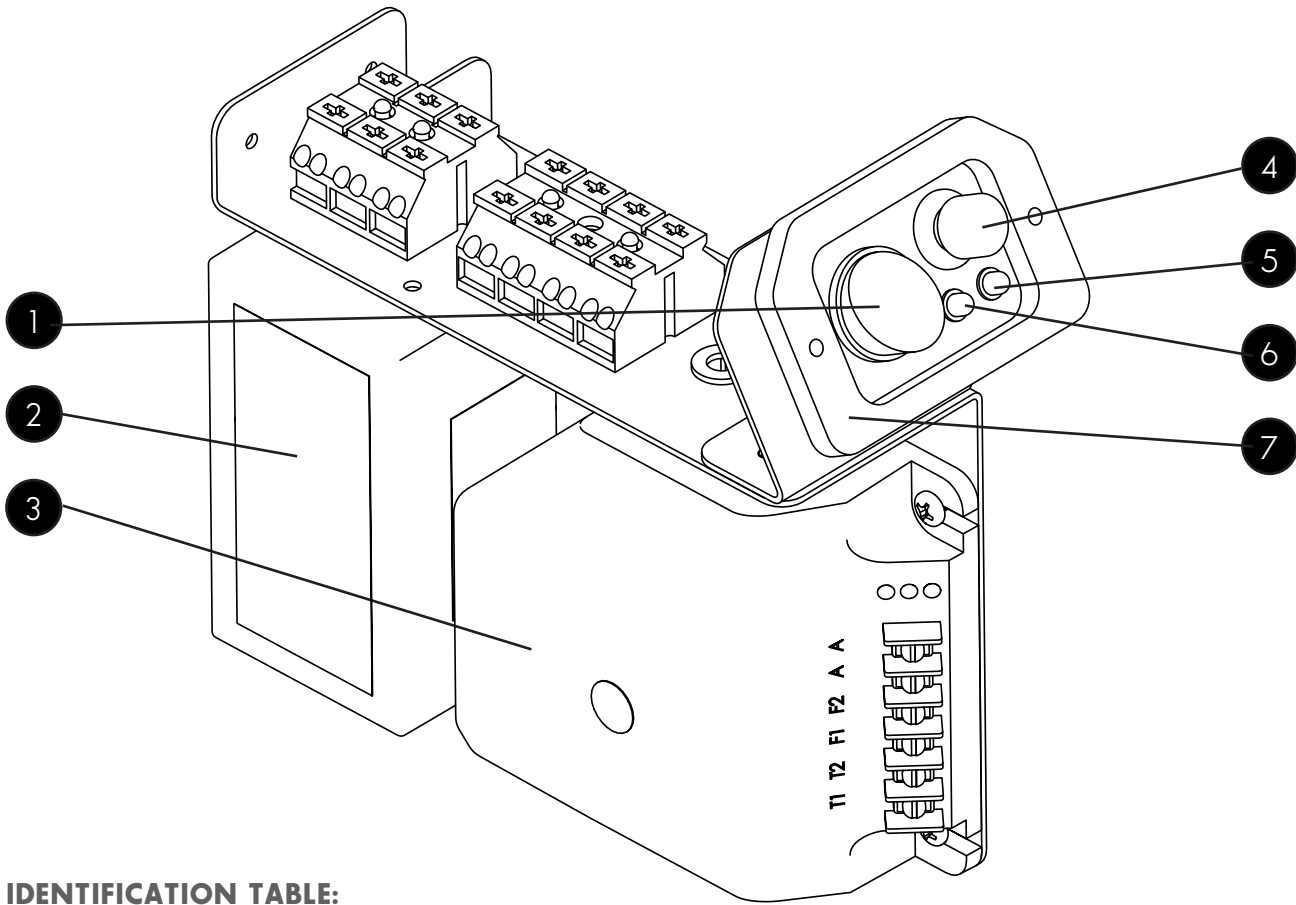

Burner Assembly (Part# 8101600)

IDENTIFICATION TABLE:

ITEM ID#	PART#	DESCRIPTION
1	81011394	Voltage Regulator
2	81010978	Assembly - Electrical Bracket (See page 8)
3	81011586	Assembly - Nozzle Line (See page 7)
4	81010597	Ignition Cables (not shown)
5	81011395	Blower
6	29437	Power Cord
7	29450	Tip Switch
8	20510122	Thermostat Connection Terminal
9	76000841	Fuse Holder
10	20510113	Fuse - FA 8A 250V 6.3
11	33168	Light - LED Amber
12	81010976	Screw - 8-32 x 3/8" BLK
13	81010896	Pressure Switch - SF-80
14	81010893	Prime Switch - DPDT - Momentary
15	81011585	Assembly - Pump w/ Fittings

Nozzle Line Assembly (Part# 81011586)

IDENTIFICATION TABLE:

ITEM ID#	PART#	DESCRIPTION
1	20410117	Screw - 8-32 x 0.0625" - Slotted Head
2	81011731	Bracket - Flame Sensor
3	8981	Flame Sensor
4	81010611	Electrode Assembly - SF80
5	76001386	O-Ring - Viton
6	81010612	Fitting - Bulkhead - SF80
7	20410110	Knurled Nut
8	81010610	Nozzle Block - SF80
9	81011926	Nozzle - SF80 .50
10	81011393	Diffuser Plate
11	81010867	Centering Device
12	81011588	Spinner - SF80
13	81010952	Screw - 4-40 x 3/8" Hex Cap S

Electrical Bracket Assembly (Part# 81010978)

IDENTIFICATION TABLE:

ITEM ID#	PART#	DESCRIPTION
1	29449	Power Switch - On/Off
2	37501	Electric Igniter
3	37502	Primary Control
4	81010629	Button - Reset - SPST Momentary
5	81010628	Light - LED Red
6	81010627	Light - LED Green
7	81010868	Gasket - Switch and Light