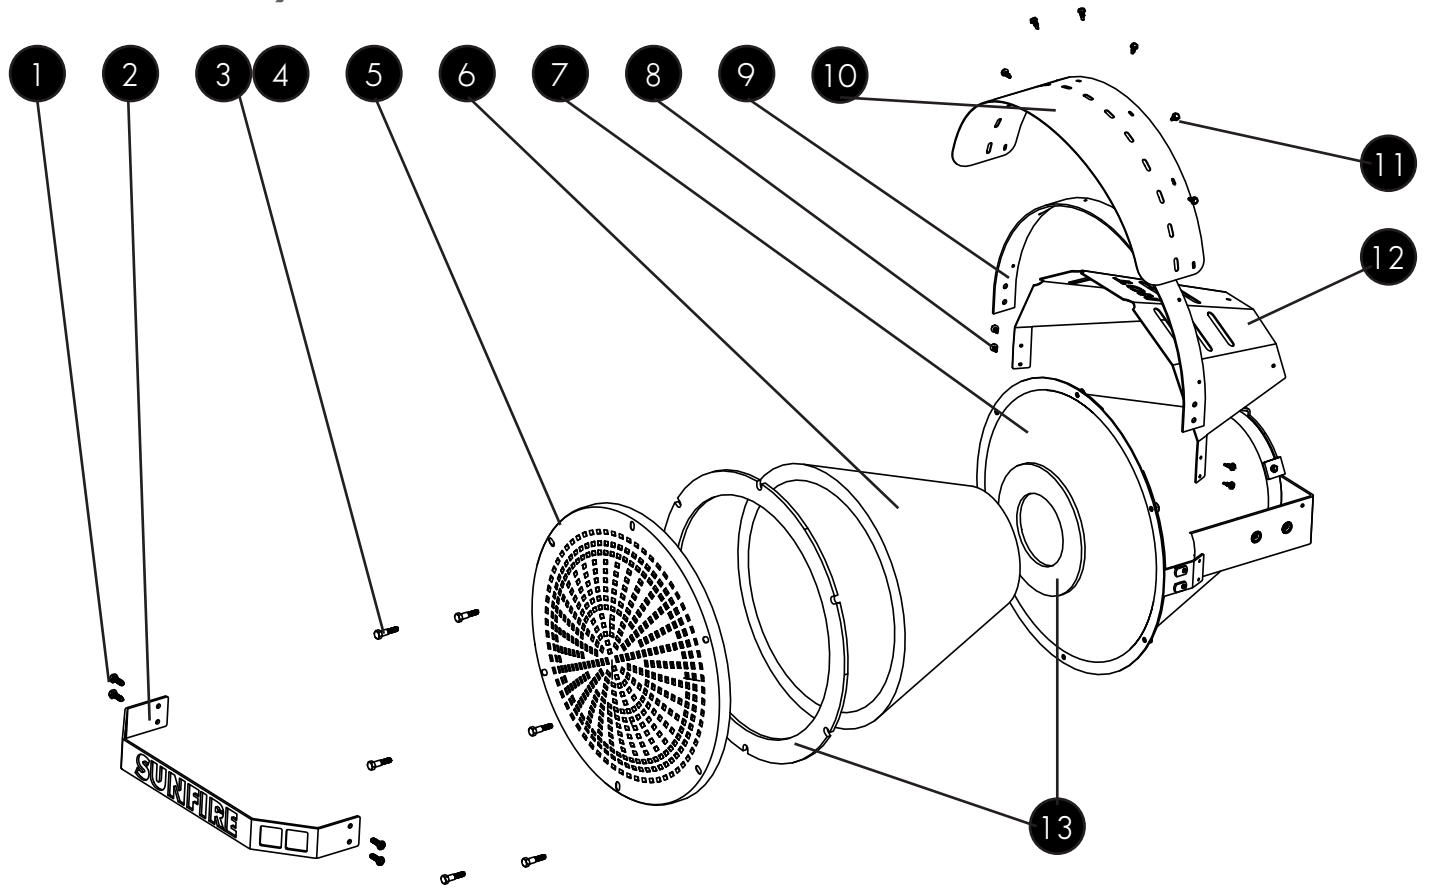

Finished Assembly: SF-80 (Part# 95080)

IDENTIFICATION TABLE:

ITEM ID#	PART#	DESCRIPTION
1	81010874	Filter Head
2	81010875	Fuel Filter (Spin-on)
3	81011617	Fuel Cap w/ Gauge
4	81011616	Frame Assembly (See page 4)
5	81011600	Burner Assembly (See page 6)
6	81011363	Dome Assembly (See page 5)
7	81010617	Burner Cover w/ Labels (SF-80)
8	81010980	Tilt-Adjustment Knob
9	81011657	Suction-Line Hose
10	81011655	Draw-Tube Assembly
11	81010954	Drain Plug
12	81011733	Pressure-Relief Valve
13	81010881	Prime Line (SF-80)
14	81010880	1/4" NPT 90° Elbow x 1/4" OD Compression
15	81011434	Locking Pin for Handle
16	81011616	Top Frame Assembly

Frame Assembly (Part# 81011616)

IDENTIFICATION TABLE:

ITEM ID#	PART#	DESCRIPTION
1	81011624	Crossbar w/ Inserts
2	81012199	Upper Frame Right w/ Labels (SF-80)
3	81011380	Tube - Handle
4	81011379	Frame Tube Lower (SF-80)
5	81012201	Assembly - Tank w/ Labels (SF-80)
6	34092	Locking Nut
7	81011360	Foot - Threaded Stud Bumper
8	81010963	Bolt - 1/4-20 x 1-1/2" BLK HH
9	81010966	Washer - 1/4-20 BLK HH
10	81010967	Washer - Split 1/4-20 BLK SS
11	81010968	Nut - 1/4-20 BLK
12	81012200	Upper Frame Left w/ Labels (SF-80)
13	81011358	Wheel - 4" (SF-80)
14	81011361	Wheel Retainer - 3/8" Push-on

Dome Assembly (Part# 81011363)

IDENTIFICATION TABLE:

ITEM ID#	PART#	DESCRIPTION
1	81010959	Screw - 1/4-20 x 3/4" SS Hex Head
2	81011372	Flame Guard
3	81010958	SS Shoulder Bolt
4	81011036	Washer - 5/16"ID, 0.094Th, SS
5	81011362	Dome Face - SF-80
6	81011370	Dome Insulation
7	81011364	Weldment - Dome
8	81010960	Screw - #10 x 1/2" BLK TEK
9	81011369	Mounting Ring - SF-80
10	81011373	Visor - SF-80
11	7014	Screw - #10 x 1/2" Galv TEK
12	81011371	Heat Shield - SF-80
13	81011368	Dome Gaskets