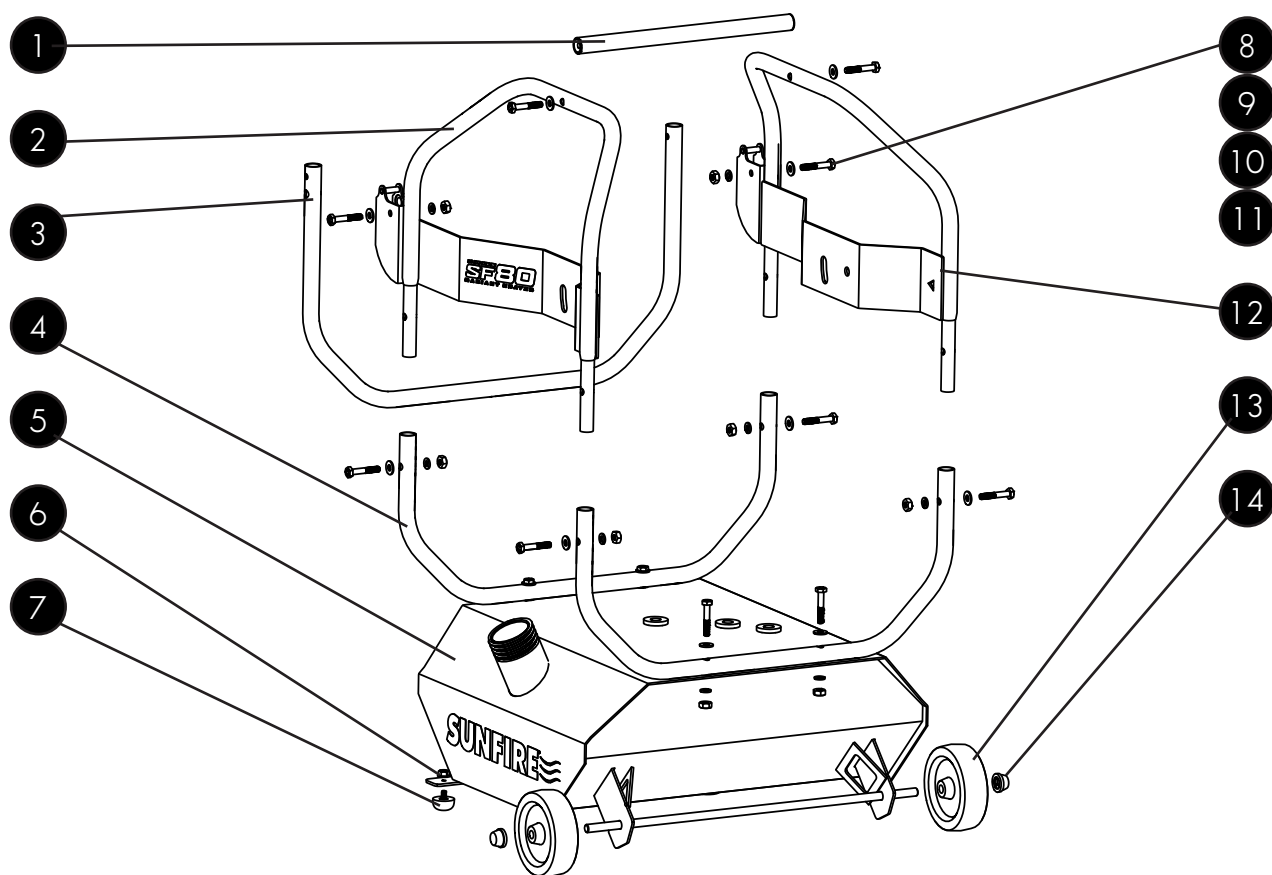

Finished Assembly: SF-80 (Part# 95080)

IDENTIFICATION TABLE:

ITEM ID#	PART#	DESCRIPTION
1	81010874	Filter Head
2	81010875	Fuel Filter (Spin-on)
3	81011617	Fuel Cap w/ Gauge
4	81011616	Frame Assembly (See page 4)
5	81011600	Burner Assembly (See page 6)
6	81011363	Dome Assembly (See page 5)
7	81010617	Burner Cover w/ Labels (SF-80)
8	81010980	Tilt-Adjustment Knob
9	81011657	Suction-Line Hose
10	81011655	Draw-Tube Assembly
11	81010954	Drain Plug
12	81011733	Pressure-Relief Valve
13	81010881	Prime Line (SF-80)
14	81010880	1/4" NPT 90° Elbow x 1/4" OD Compression
15	81011434	Locking Pin for Handle
16	81011616	Top Frame Assembly

Frame Assembly (Part# 81011616)

IDENTIFICATION TABLE:

ITEM ID#	PART#	DESCRIPTION
1	81011624	Crossbar w/ Inserts
2	81012199	Upper Frame Right w/ Labels (SF-80)
3	81011380	Tube - Handle
4	81011379	Frame Tube Lower (SF-80)
5	81012201	Assembly - Tank w/ Labels (SF-80)
6	34092	Locking Nut
7	81011360	Foot - Threaded Stud Bumper
8	81010963	Bolt - 1/4-20 x 1-1/2" BLK HH
9	81010966	Washer - 1/4-20 BLK HH
10	81010967	Washer - Split 1/4-20 BLK SS
11	81010968	Nut - 1/4-20 BLK
12	81012200	Upper Frame Left w/ Labels (SF-80)
13	81011358	Wheel - 4" (SF-80)
14	81011361	Wheel Retainer - 3/8" Push-on

Burner Assembly (Part# 8101600)

IDENTIFICATION TABLE:

ITEM ID#	PART#	DESCRIPTION
1	81011394	Voltage Regulator
2	81010978	Assembly - Electrical Bracket (See page 8)
3	81011586	Assembly - Nozzle Line (See page 7)
4	81010597	Ignition Cables (not shown)
5	81011395	Blower
6	29437	Power Cord
7	29450	Tip Switch
8	20510122	Thermostat Connection Terminal
9	76000841	Fuse Holder
10	20510113	Fuse - FA 8A 250V 6.3
11	33168	Light - LED Amber
12	81010976	Screw - 8-32 x 3/8" BLK
13	81010896	Pressure Switch - SF-80
14	81010893	Prime Switch - DPDT - Momentary
15	81011585	Assembly - Pump w/ Fittings