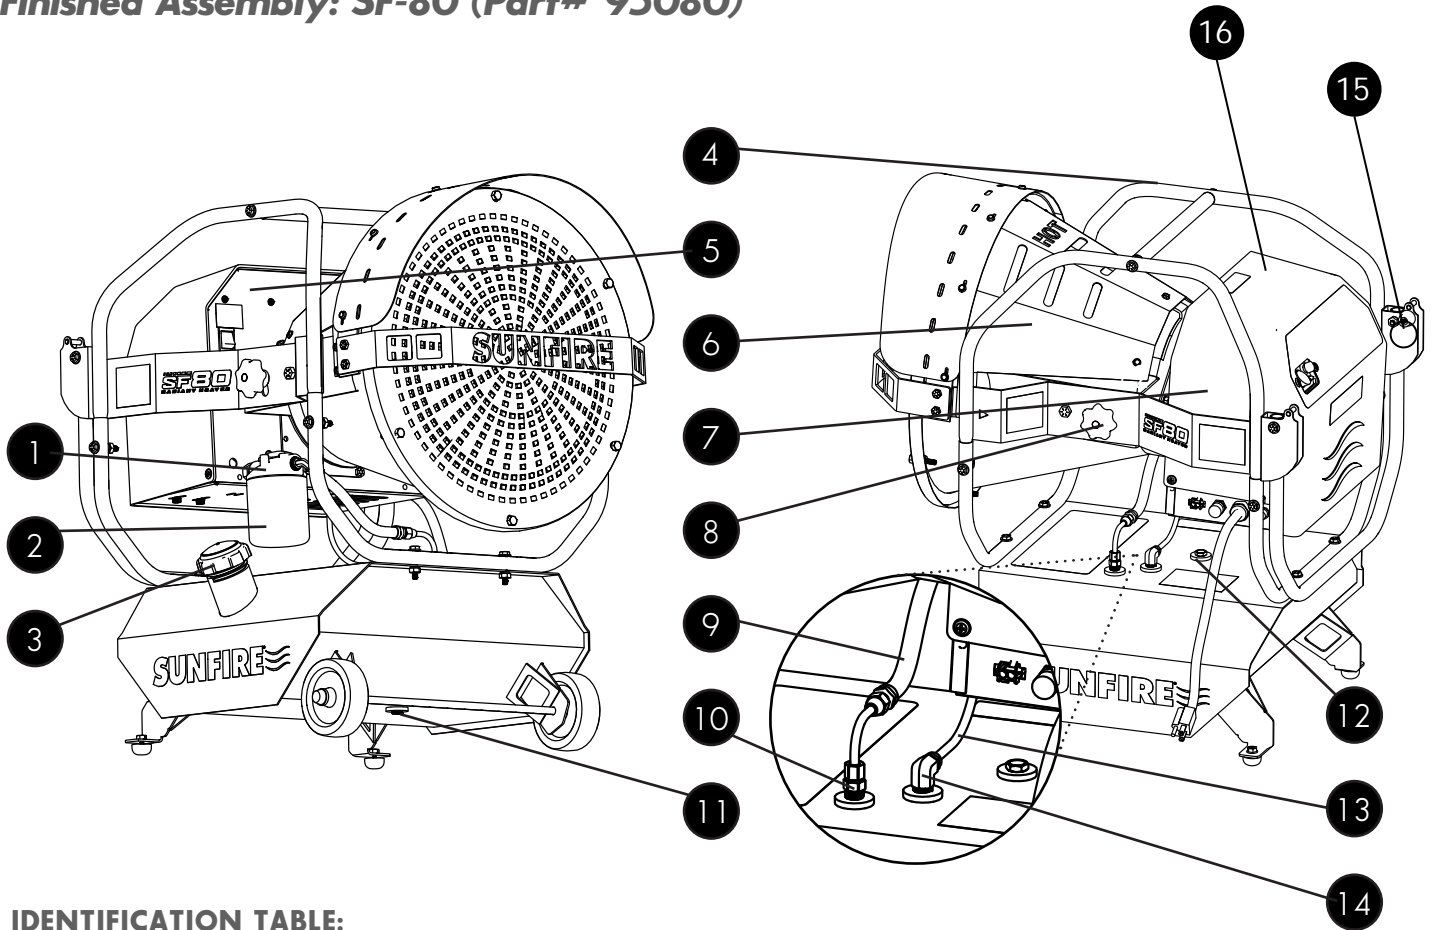

-or-

Scan through the tables and use any of the information provided to locate the part

NOTE: Drawings are not to scale.

GENERAL INFORMATION:

- All content in this catalog is subject to change without notice.
-

Finished Assembly: SF-80 (Part# 95080)

IDENTIFICATION TABLE:

ITEM ID#	PART#	DESCRIPTION
1	81010874	Filter Head
2	81010875	Fuel Filter (Spin-on)
3	81011617	Fuel Cap w/ Gauge
4	81011616	Frame Assembly (See page 4)
5	81011600	Burner Assembly (See page 6)
6	81011363	Dome Assembly (See page 5)
7	81010617	Burner Cover w/ Labels (SF-80)
8	81010980	Tilt-Adjustment Knob
9	81011657	Suction-Line Hose
10	81011655	Draw-Tube Assembly
11	81010954	Drain Plug
12	81011733	Pressure-Relief Valve
13	81010881	Prime Line (SF-80)
14	81010880	1/4" NPT 90° Elbow x 1/4" OD Compression
15	81011434	Locking Pin for Handle
16	81011616	Top Frame Assembly

Frame Assembly (Part# 81011616)

IDENTIFICATION TABLE:

ITEM ID#	PART#	DESCRIPTION
1	81011624	Crossbar w/ Inserts
2	81012199	Upper Frame Right w/ Labels (SF-80)
3	81011380	Tube - Handle
4	81011379	Frame Tube Lower (SF-80)
5	81012201	Assembly - Tank w/ Labels (SF-80)
6	34092	Locking Nut
7	81011360	Foot - Threaded Stud Bumper
8	81010963	Bolt - 1/4-20 x 1-1/2" BLK HH
9	81010966	Washer - 1/4-20 BLK HH
10	81010967	Washer - Split 1/4-20 BLK SS
11	81010968	Nut - 1/4-20 BLK
12	81012200	Upper Frame Left w/ Labels (SF-80)
13	81011358	Wheel - 4" (SF-80)
14	81011361	Wheel Retainer - 3/8" Push-on