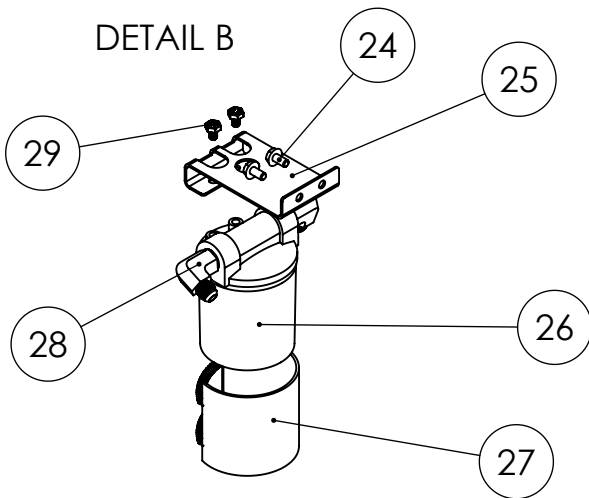

ITEM NO.	PART NUMBER	DESCRIPTION	QTY.
1	29462	FULL DOME ASSEMBLY	1
2	34099	3/8-16 SERRATED FLANGE NUT	4
3	81010134	CRANE BRACKET, SF150	1
4	34502	SCREW 3/8-16X1" HEX	9
5	81011827	DOME MOUNTING BRACKET SF150	2
6	81010947	FUEL GAUGE, SF150 BURNER	1
7	81010034	STABILIZER, SF150	1
8	34124	NUT 1/4-20 NYLOCK ZINC RIGHT	2
9	81011834	LEG, SF150	1
10	34509	SCREW 1/4-20 X 1.625 HH	2
11	29463	BURNER, SF150	1
12	29492	HANDLE, SF150	1
13	81011833	LEFT LEG, SF150	1
14	34516	BUMPER SELF ADHESIVE, SF150	2
15	81011434	LOCKING PIN FOR HANDLE	1
16	34009	NUT 3/8-16 HEX SERR FLANGE ZN	9
17	34514	BOLT - 3/8-16 X 1-1/2"	4
18	29408	ELBOW - 1/4 NPT X 3/8 JIC	1
19	34505	5/8 PUSH WHEEL RETAINER	2
20	29518	WHEEL, SF150	2
21	29483	Rod - SF150, Axle	1
22	81012202	Tank, SF150	1
23	29484	Assembly - Suction Line, SF150	1
24	34054	1/4-20 X 1/2 HEX FLANGE SCREW	2
25	81011828	FILTER MOUNTING BRACKET	1
26	29401	FILTER ASSEMBLY RADIANT HEATER	1
27	29402	FILTER HEATER	1
28	29407	ADAPTER - 3/8 NPT X 3/8 JIC	2
29	34447	BOLT - 1/4-20 X 3/8	2

ITEM NO.	PART NUMBER	DESCRIPTION	QTY.
1	13154	NOZZLE W/CHECK VALVE	1
2	26669	BURNER CONE	1
3	29418	SPINNER RAD HTR VERSION 2	1
4	29459	FLANGE GASKET RAD HTR	1
5	81010390	ELECTRIC IGNITER	1
6	33404	SF150 PRIMARY CONTROL	1
7	29544	BLOWER WHEEL	1
8	9502	MOTOR 1/6HP	1
9	29505	ELECTRODES	2
10	29450	TIP SWITCH	1
11	29437	POWER CORD	1
12	33168	LED AMBER LIGHT	1
13	35408	RUBBER PLUG FOR RESET	1
14	33169	LED GREEN LIGHT	1
15	29449	SWITCH ON/OFF HI/LOW	2
16	29513	FILTER TO BURNER HOSE 10.5"	1
17	29512	RETURN FROM BURNER TO TANK 13.5"	1
18	29460	FUEL PUMP	1
19	29523	COUPLER FOR BURNER SF150	1
20	8981	CAD CELL - FLAME SENSOR	1