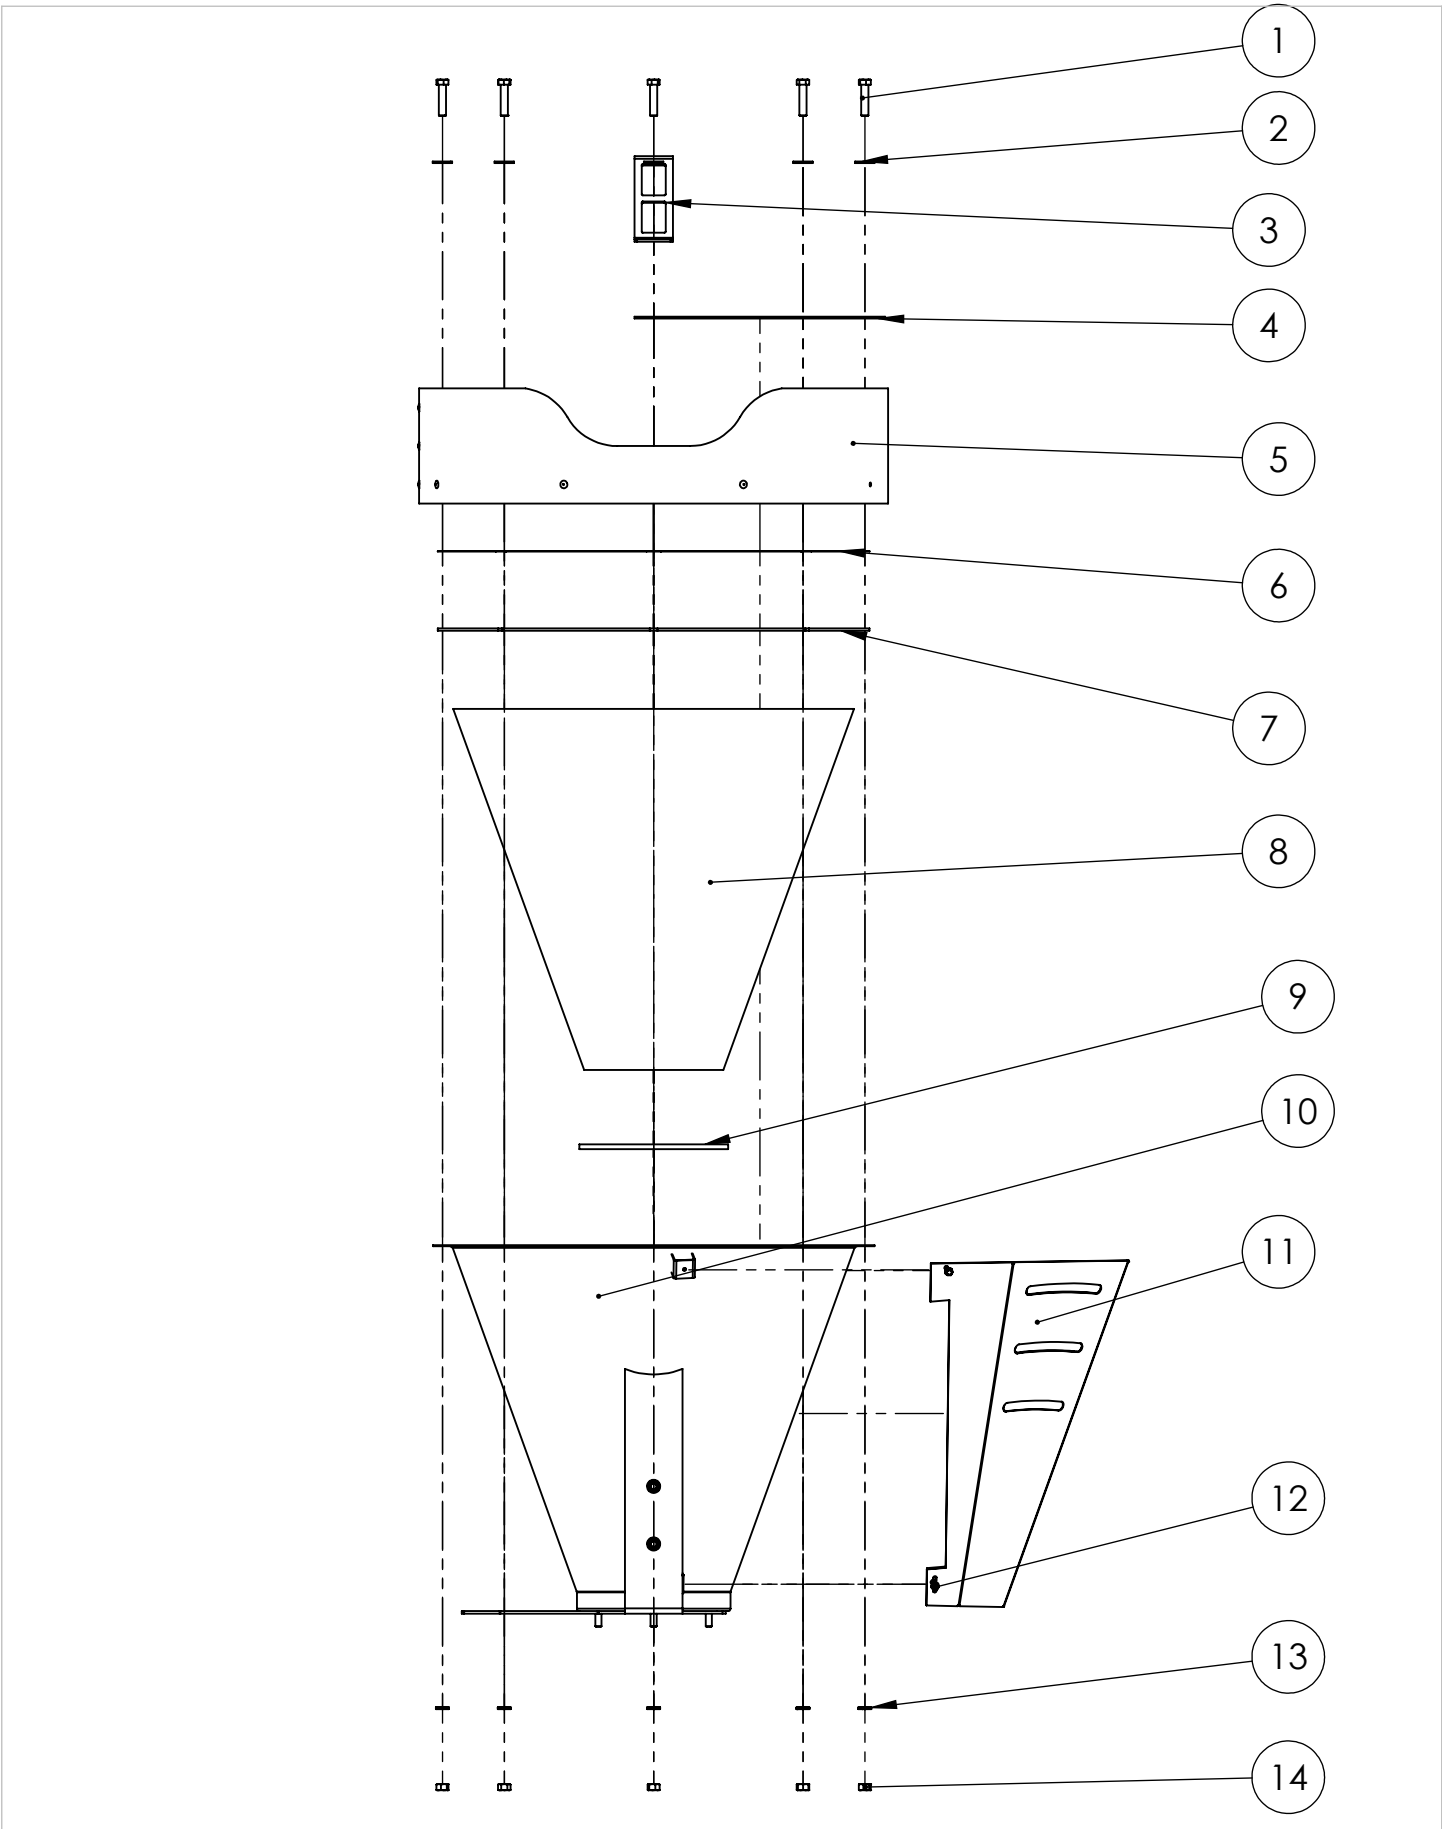

ITEM NO.	PART NUMBER	DESCRIPTION	QTY.
1	29462	FULL DOME ASSEMBLY	1
2	34099	3/8-16 SERRATED FLANGE NUT	4
3	81010134	CRANE BRACKET, SF150	1
4	34502	SCREW 3/8-16X1" HEX	9
5	81011827	DOME MOUNTING BRACKET SF150	2
6	81010947	FUEL GAUGE, SF150 BURNER	1
7	81010034	STABILIZER, SF150	1
8	34124	NUT 1/4-20 NYLOCK ZINC RIGHT	2
9	81011834	LEG, SF150	1
10	34509	SCREW 1/4-20 X 1.625 HH	2
11	29463	BURNER, SF150	1
12	29492	HANDLE, SF150	1
13	81011833	LEFT LEG, SF150	1
14	34516	BUMPER SELF ADHESIVE, SF150	2
15	81011434	LOCKING PIN FOR HANDLE	1
16	34009	NUT 3/8-16 HEX SERR FLANGE ZN	9
17	34514	BOLT - 3/8-16 X 1-1/2"	4
18	29408	ELBOW - 1/4 NPT X 3/8 JIC	1
19	34505	5/8 PUSH WHEEL RETAINER	2
20	29518	WHEEL, SF150	2
21	29483	Rod - SF150, Axle	1
22	81012202	Tank, SF150	1
23	29484	Assembly - Suction Line, SF150	1
24	34054	1/4-20 X 1/2 HEX FLANGE SCREW	2
25	81011828	FILTER MOUNTING BRACKET	1
26	29401	FILTER ASSEMBLY RADIANT HEATER	1
27	29402	FILTER HEATER	1
28	29407	ADAPTER - 3/8 NPT X 3/8 JIC	2
29	34447	BOLT - 1/4-20 X 3/8	2

ITEM NO.	PART NUMBER	DESCRIPTION	QTY.
1	13154	NOZZLE W/CHECK VALVE	1
2	26669	BURNER CONE	1
3	29418	SPINNER RAD HTR VERSION 2	1
4	29459	FLANGE GASKET RAD HTR	1
5	81010390	ELECTRIC IGNITER	1
6	33404	SF150 PRIMARY CONTROL	1
7	29544	BLOWER WHEEL	1
8	9502	MOTOR 1/6HP	1
9	29505	ELECTRODES	2
10	29450	TIP SWITCH	1
11	29437	POWER CORD	1
12	33168	LED AMBER LIGHT	1
13	35408	RUBBER PLUG FOR RESET	1
14	33169	LED GREEN LIGHT	1
15	29449	SWITCH ON/OFF HI/LOW	2
16	29513	FILTER TO BURNER HOSE 10.5"	1
17	29512	RETURN FROM BURNER TO TANK 13.5"	1
18	29460	FUEL PUMP	1
19	29523	COUPLER FOR BURNER SF150	1
20	8981	CAD CELL - FLAME SENSOR	1