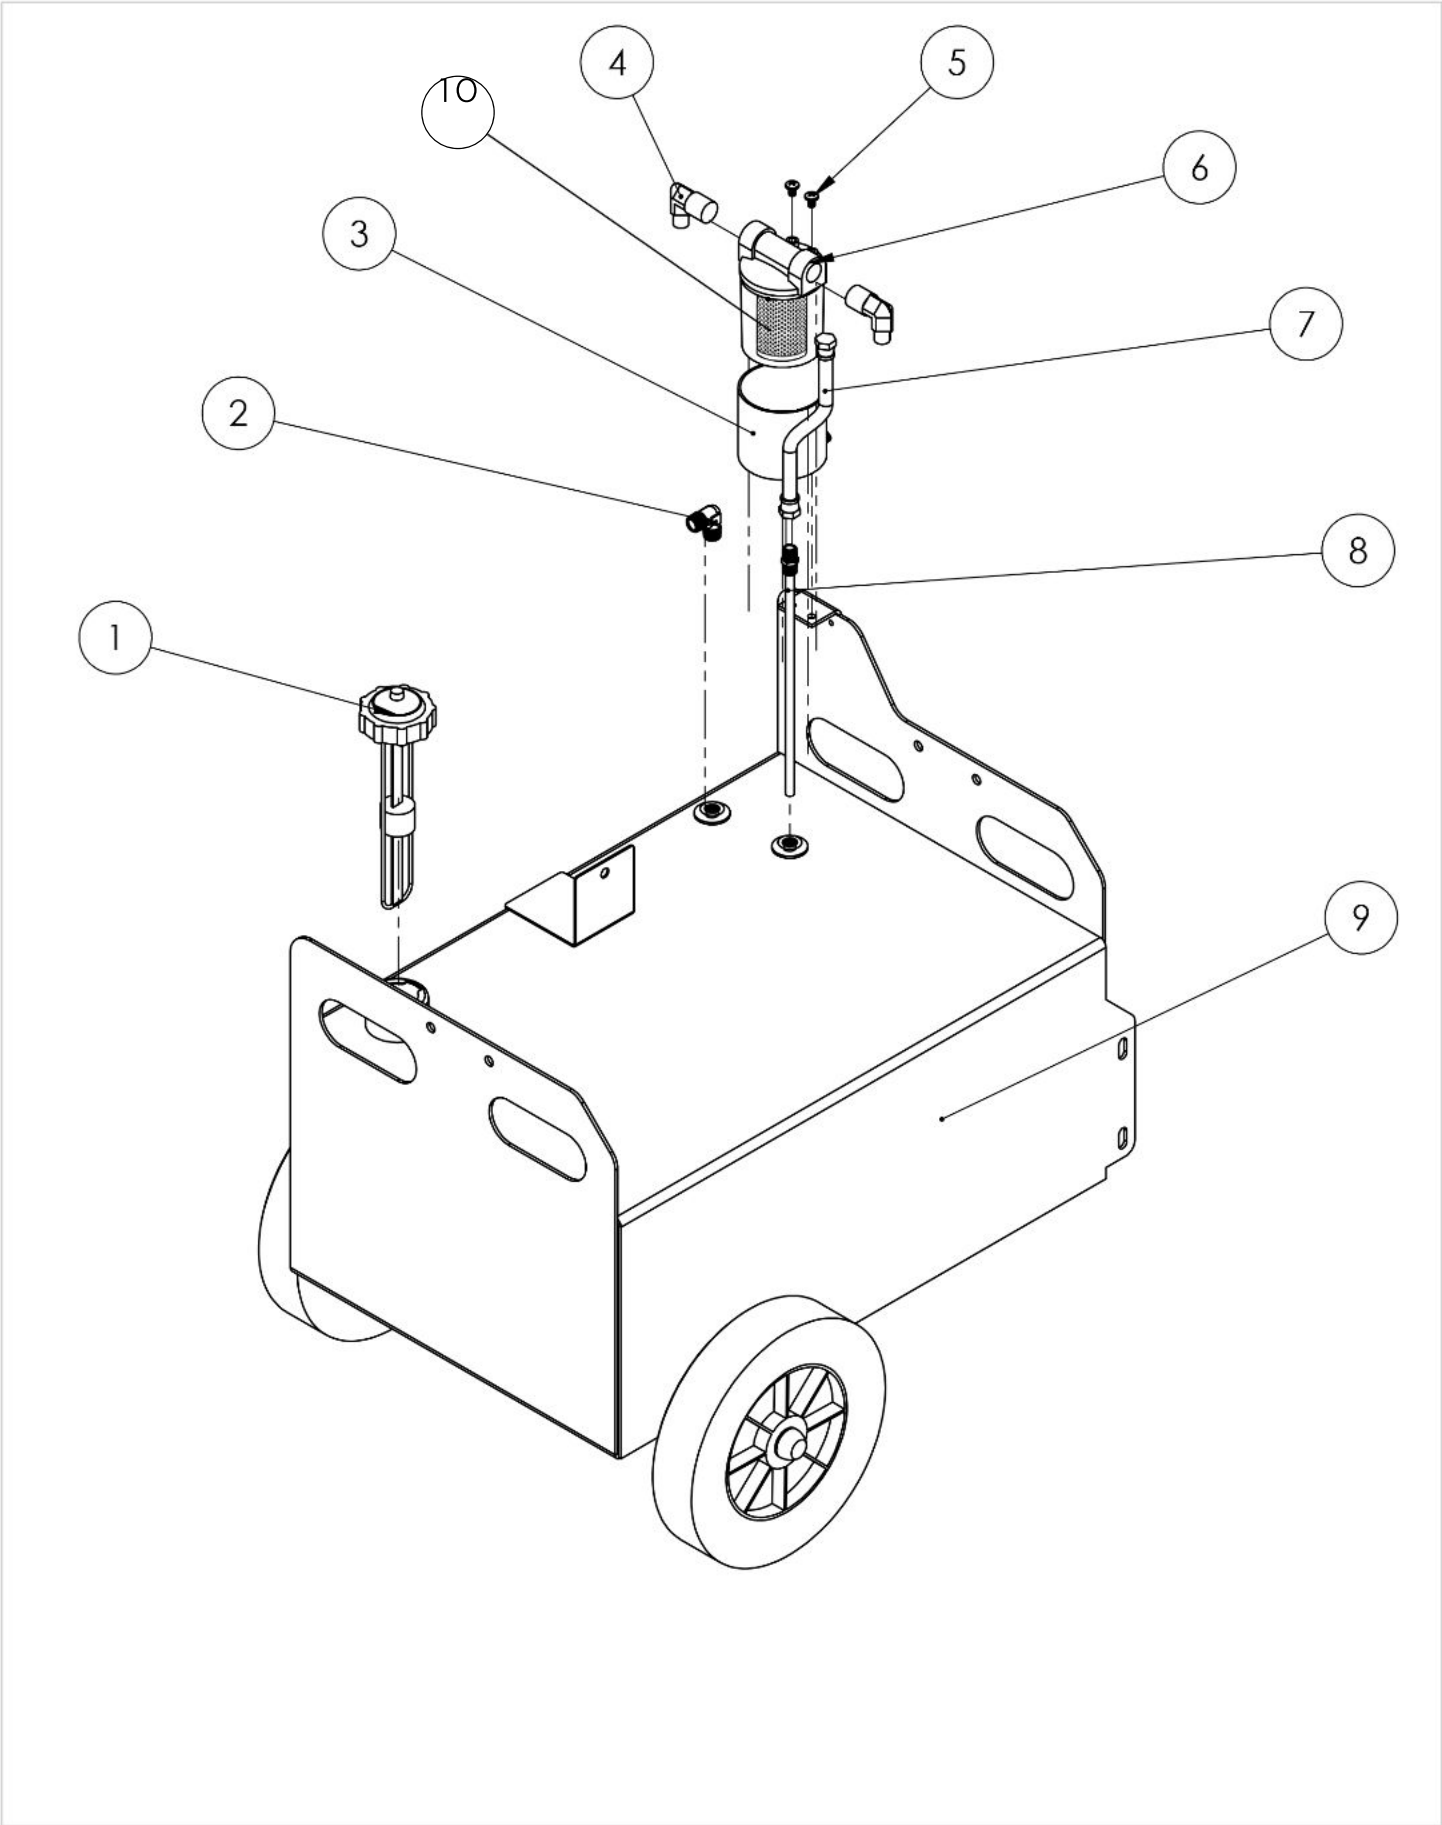

ITEM NO.	PART NUMBER	DESCRIPTION	QTY.
1	13154	NOZZLE W/CHECK VALVE	1
2	26669	BURNER CONE	1
3	29418	SPINNER RAD HTR VERSION 2	1
4	29459	FLANGE GASKET RAD HTR	1
5	81010390	ELECTRIC IGNITER	1
6	33404	SF150 PRIMARY CONTROL	1
7	29544	BLOWER WHEEL	1
8	9502	MOTOR 1/6HP	1
9	29505	ELECTRODES	2
10	29450	TIP SWITCH	1
11	29437	POWER CORD	1
12	33168	LED AMBER LIGHT	1
13	35408	RUBBER PLUG FOR RESET	1
14	33169	LED GREEN LIGHT	1
15	29449	SWITCH ON/OFF HI/LOW	2
16	29513	FILTER TO BURNER HOSE 10.5"	1
17	29512	RETURN FROM BURNER TO TANK 13.5"	1
18	29460	FUEL PUMP	1
19	29523	COUPLER FOR BURNER SF150	1
20	8981	CAD CELL - FLAME SENSOR	1

SUNFIRE[®]

SF150 RADIANT HEATER

Parts Manual

2016 - 2023 VERSION
With Black Fuel Tank

ITEM NO.	PART NUMBER	DESCRIPTION	QTY.
1	29462	SUNFIRE DOME ASSEMBLY	1
2	34099	NUT 5/16-18 SERR FLANGE	4
3	29468	SUNFIRE RIGHT LOWER STRAP	1
4	34502	SCREW 3/8-16X1" HEX	9
5	34009	NUT 3/8-16 FLANGE	4
6	29463	SF-150 BURNER	1
7	34505	5/8 PUSH ON WHEEL RETAINER	2
8	29518	WHEEL 10X2.75 HUB2.25	2
9	29467	SUNFIRE TANK ASSEMBLY	1
10	7202	NUT 3/8-16 HEX	4
11	29465	SUNFIRE LIFTING HANDLE ASSEMBL	2
12	34514	SCREW 3/8-16 X 1-1/2 HH ZN	4
13	29492	HINGE HANDLE	1
14	34516	BUMPER SELF ADHESIVE SF-150	2
15	29469	SUNFIRE LEFT LOWER STRAP	1
16	34515	PIN QUICK RELEASE 6MM DIA 40M	2