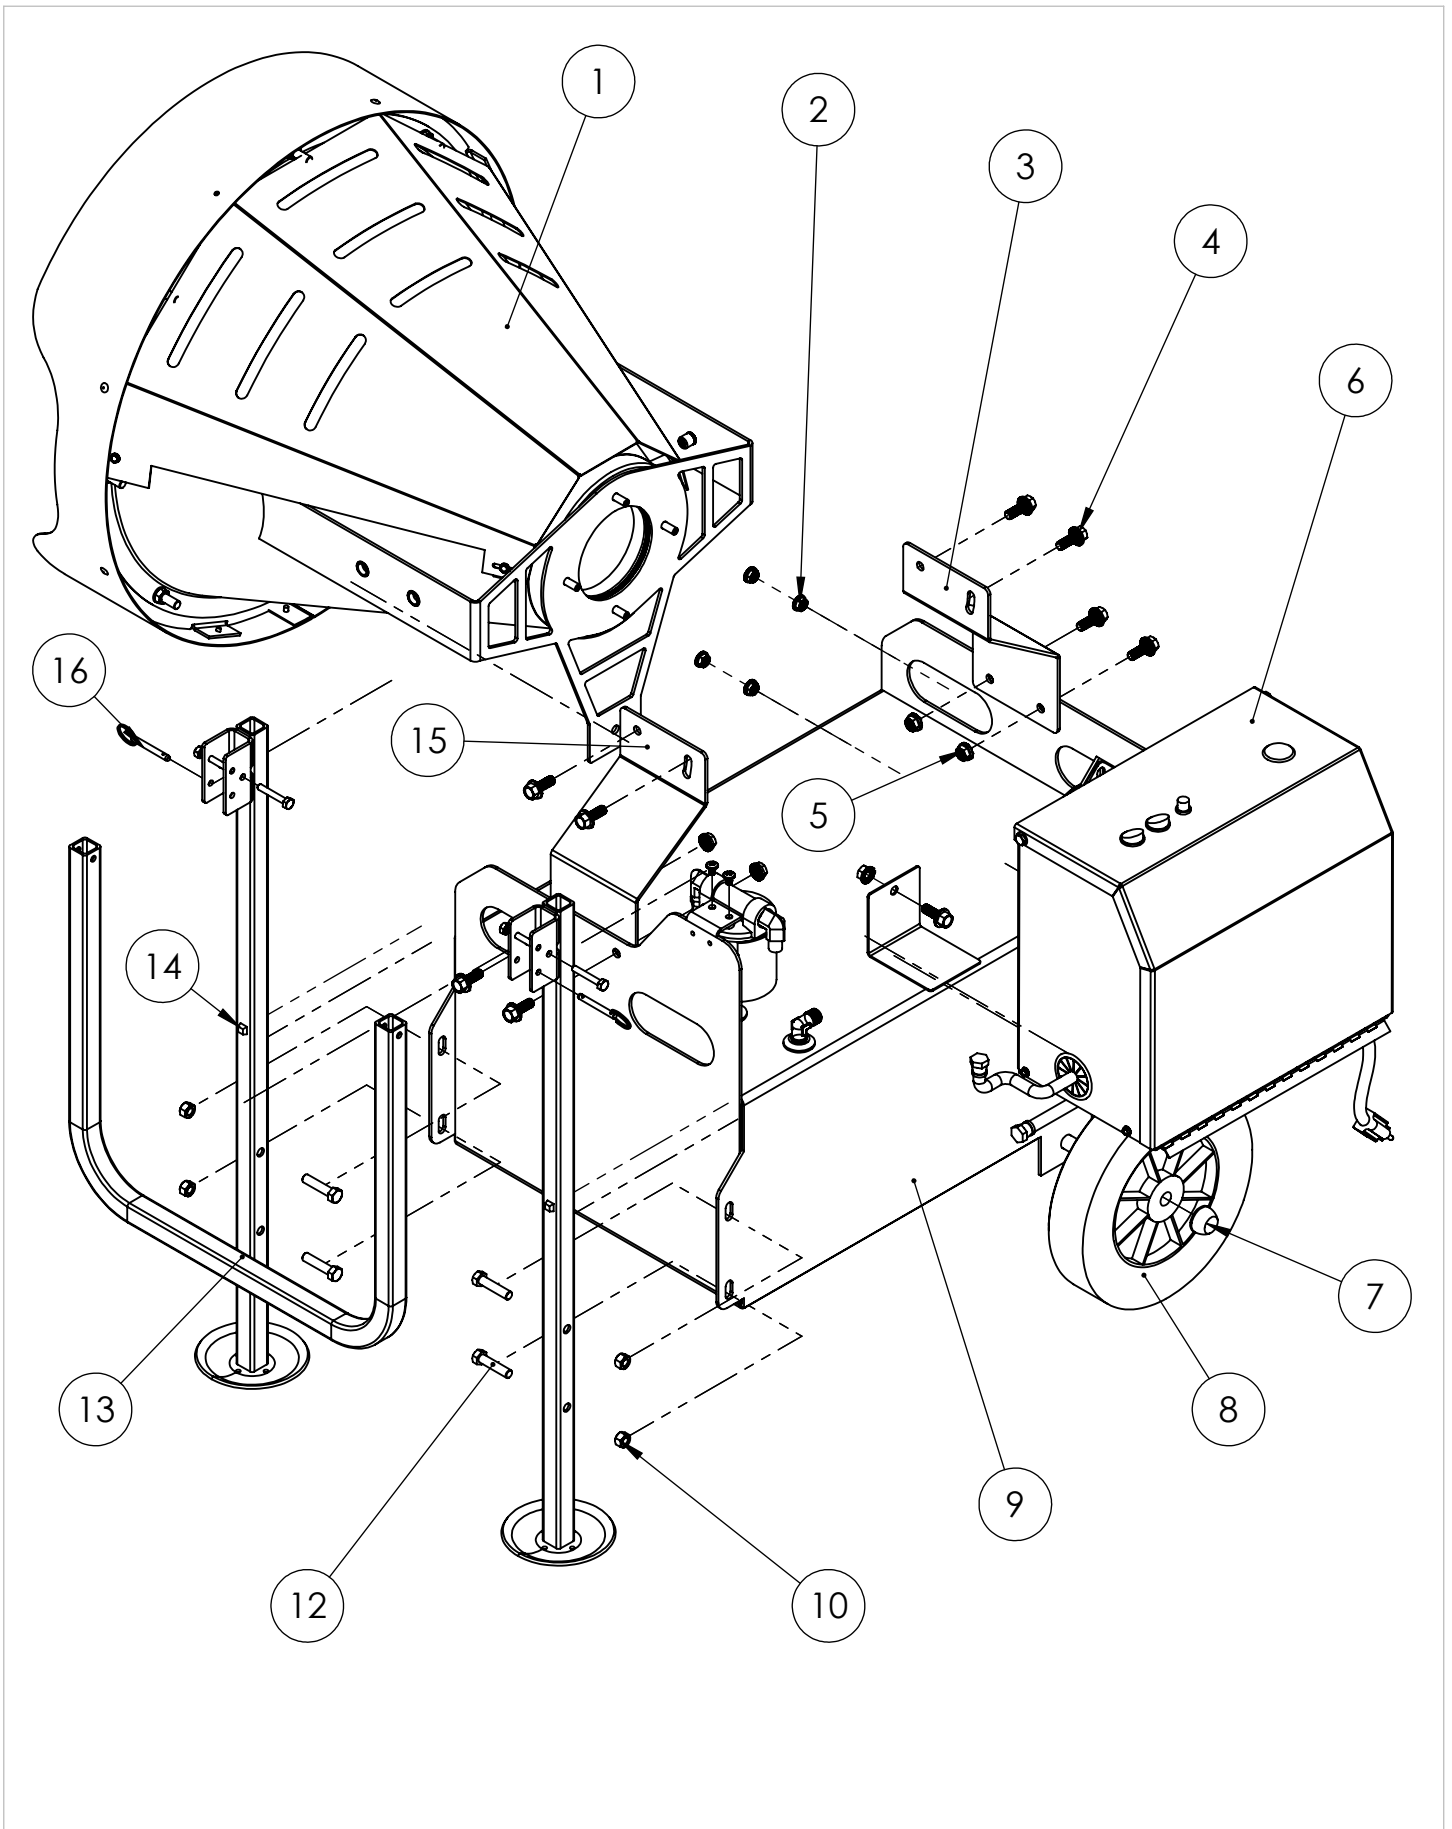

ITEM NO.	PART NUMBER	DESCRIPTION	QTY.
1	29462	SUNFIRE DOME ASSEMBLY	1
2	34099	NUT 5/16-18 SERR FLANGE	4
3	29468	SUNFIRE RIGHT LOWER STRAP	1
4	34502	SCREW 3/8-16X1" HEX	9
5	34009	NUT 3/8-16 FLANGE	4
6	29463	SF-150 BURNER	1
7	34505	5/8 PUSH ON WHEEL RETAINER	2
8	29518	WHEEL 10X2.75 HUB2.25	2
9	29467	SUNFIRE TANK ASSEMBLY	1
10	7202	NUT 3/8-16 HEX	4
11	29465	SUNFIRE LIFTING HANDLE ASSEMBL	2
12	34514	SCREW 3/8-16 X 1-1/2 HH ZN	4
13	29492	HINGE HANDLE	1
14	34516	BUMPER SELF ADHESIVE SF-150	2
15	29469	SUNFIRE LEFT LOWER STRAP	1
16	34515	PIN QUICK RELEASE 6MM DIA 40M	2