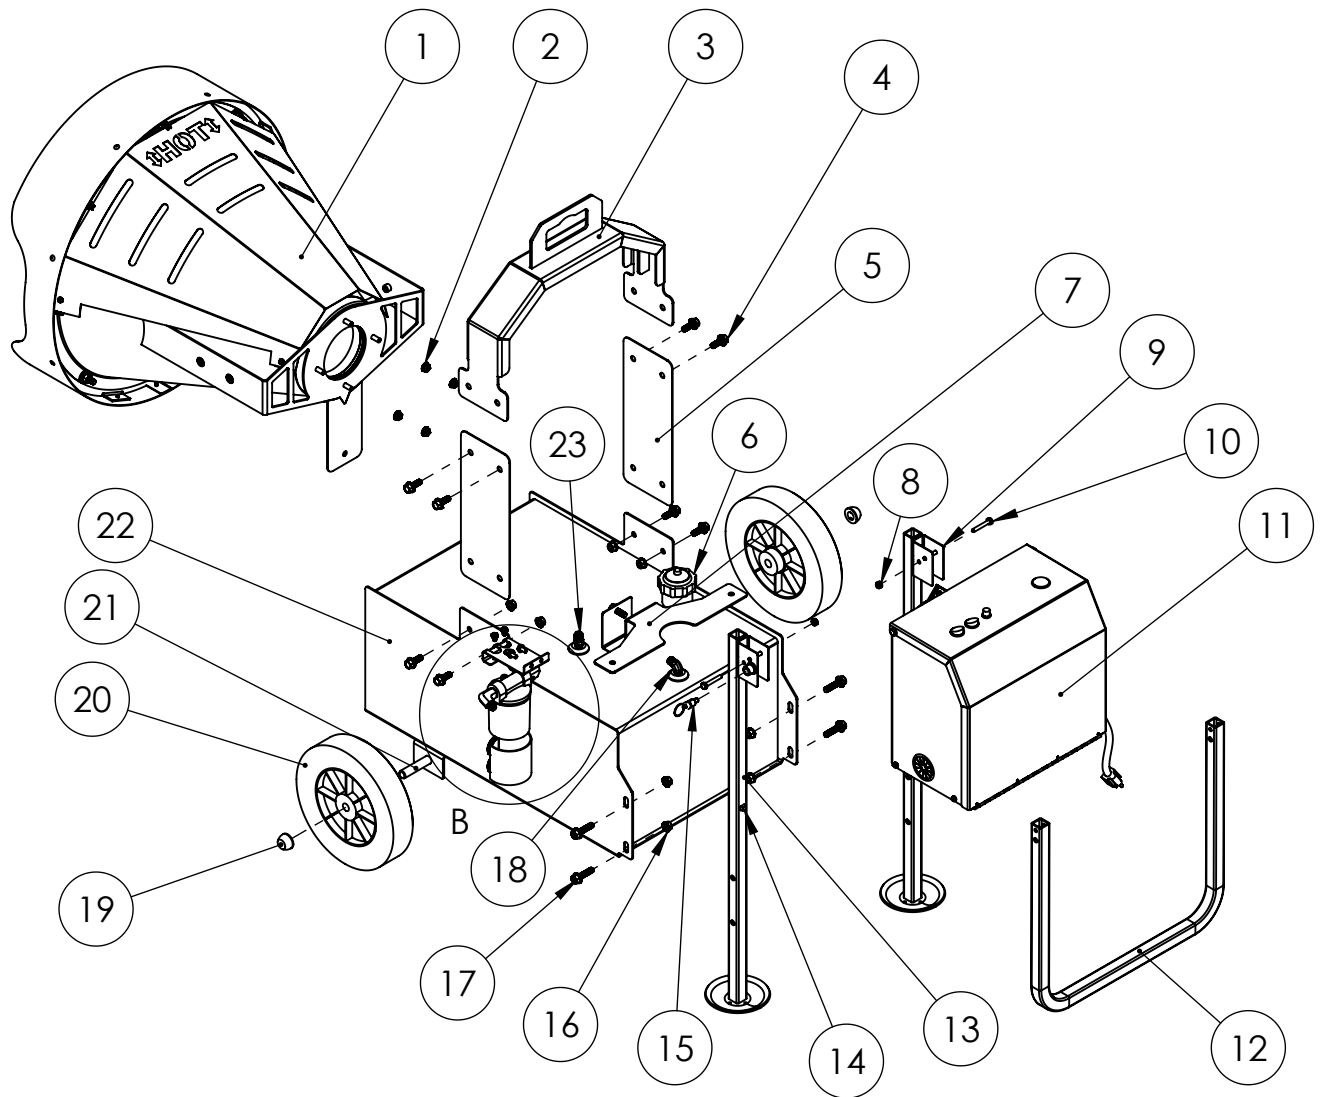

ITEM NO.	PART NUMBER	DESCRIPTION	QTY.
1	29462	FULL DOME ASSEMBLY	1
2	34099	3/8-16 SERRATED FLANGE NUT	4
3	81010134	CRANE BRACKET, SF150	1
4	34502	SCREW 3/8-16X1" HEX	9
5	81011827	DOME MOUNTING BRACKET SF150	2
6	81010947	FUEL GAUGE, SF150 BURNER	1
7	81010034	STABILIZER, SF150	1
8	34124	NUT 1/4-20 NYLOCK ZINC RIGHT	2
9	81011834	LEG, SF150	1
10	34509	SCREW 1/4-20 X 1.625 HH	2
11	29463	BURNER, SF150	1
12	29492	HANDLE, SF150	1
13	81011833	LEFT LEG, SF150	1
14	34516	BUMPER SELF ADHESIVE, SF150	2
15	81011434	LOCKING PIN FOR HANDLE	1
16	34009	NUT 3/8-16 HEX SERR FLANGE ZN	9
17	34514	BOLT - 3/8-16 X 1-1/2"	4
18	29408	ELBOW - 1/4 NPT X 3/8 JIC	1
19	34505	5/8 PUSH WHEEL RETAINER	2
20	29518	WHEEL, SF150	2
21	29483	Rod - SF150, Axle	1
22	81012202	Tank, SF150	1
23	29484	Assembly - Suction Line, SF150	1
24	34054	1/4-20 X 1/2 HEX FLANGE SCREW	2
25	81011828	FILTER MOUNTING BRACKET	1
26	29401	FILTER ASSEMBLY RADIANT HEATER	1
27	29402	FILTER HEATER	1
28	29407	ADAPTER - 3/8 NPT X 3/8 JIC	2
29	34447	BOLT - 1/4-20 X 3/8	2

ITEM NO.	PART NUMBER	DESCRIPTION	QTY.
1	13154	NOZZLE W/CHECK VALVE	1
2	26669	BURNER CONE	1
3	29418	SPINNER RAD HTR VERSION 2	1
4	29459	FLANGE GASKET RAD HTR	1
5	81010390	ELECTRIC IGNITER	1
6	33404	SF150 PRIMARY CONTROL	1
7	29544	BLOWER WHEEL	1
8	9502	MOTOR 1/6HP	1
9	29505	ELECTRODES	2
10	29450	TIP SWITCH	1
11	29437	POWER CORD	1
12	33168	LED AMBER LIGHT	1
13	35408	RUBBER PLUG FOR RESET	1
14	33169	LED GREEN LIGHT	1
15	29449	SWITCH ON/OFF HI/LOW	2
16	29513	FILTER TO BURNER HOSE 10.5"	1
17	29512	RETURN FROM BURNER TO TANK 13.5"	1
18	29460	FUEL PUMP	1
19	29523	COUPLER FOR BURNER SF150	1
20	8981	CAD CELL - FLAME SENSOR	1