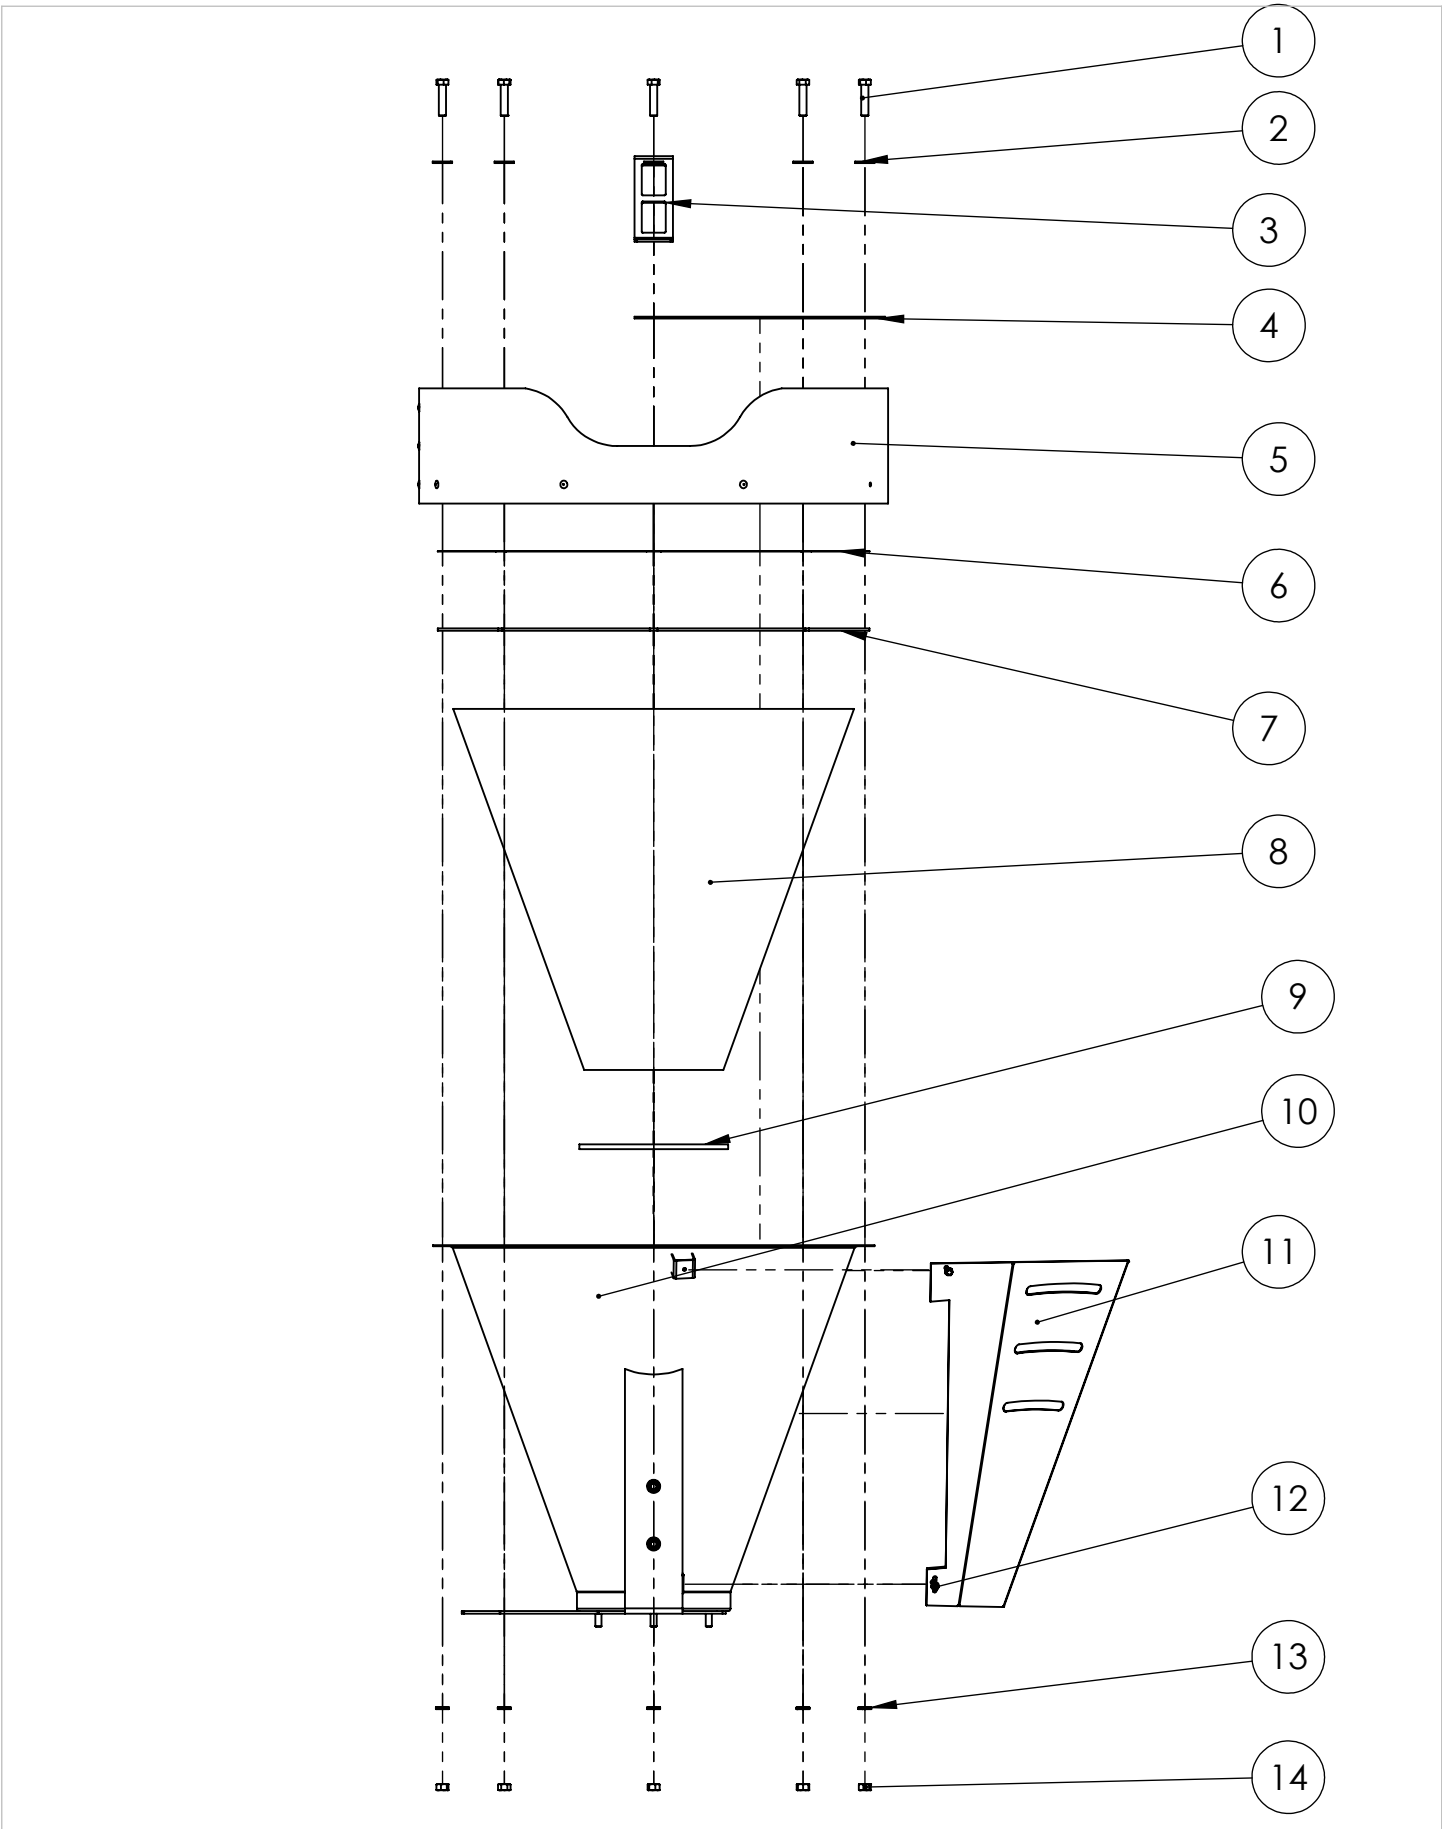

ITEM NO.	PART NUMBER	DESCRIPTION	QTY.
1	34457	SCREW 3/8-16 X 1-1/2 HH	8
2	34400	3/8 FLAT WASHER - SS	8
3	29472	FLAME GUARD	1
4	29527	RING HEAT SHIELD SF150	1
5	29474	ROLLED SHROUD	1
6	29471	DOME PUNCHED FACE	1
7	29542	RADIANT HEATER TOP GASKET	1
8	29508	SUNFIRE INSULATION	1
9	29499	INSULATION LYTHERM SF150 DOME	1
10	29507	SUNFIRE SPUN DOME	1
11	29495	SF HEAT SHEILD	1
12	34116	10 X 5/8 HEX WASHER HEAD TEK Z	4
13	34399	3/8 SPLIT LOCK WASHER - SS	8
14	34010	3/8-16 BRASS HEX NUT	8