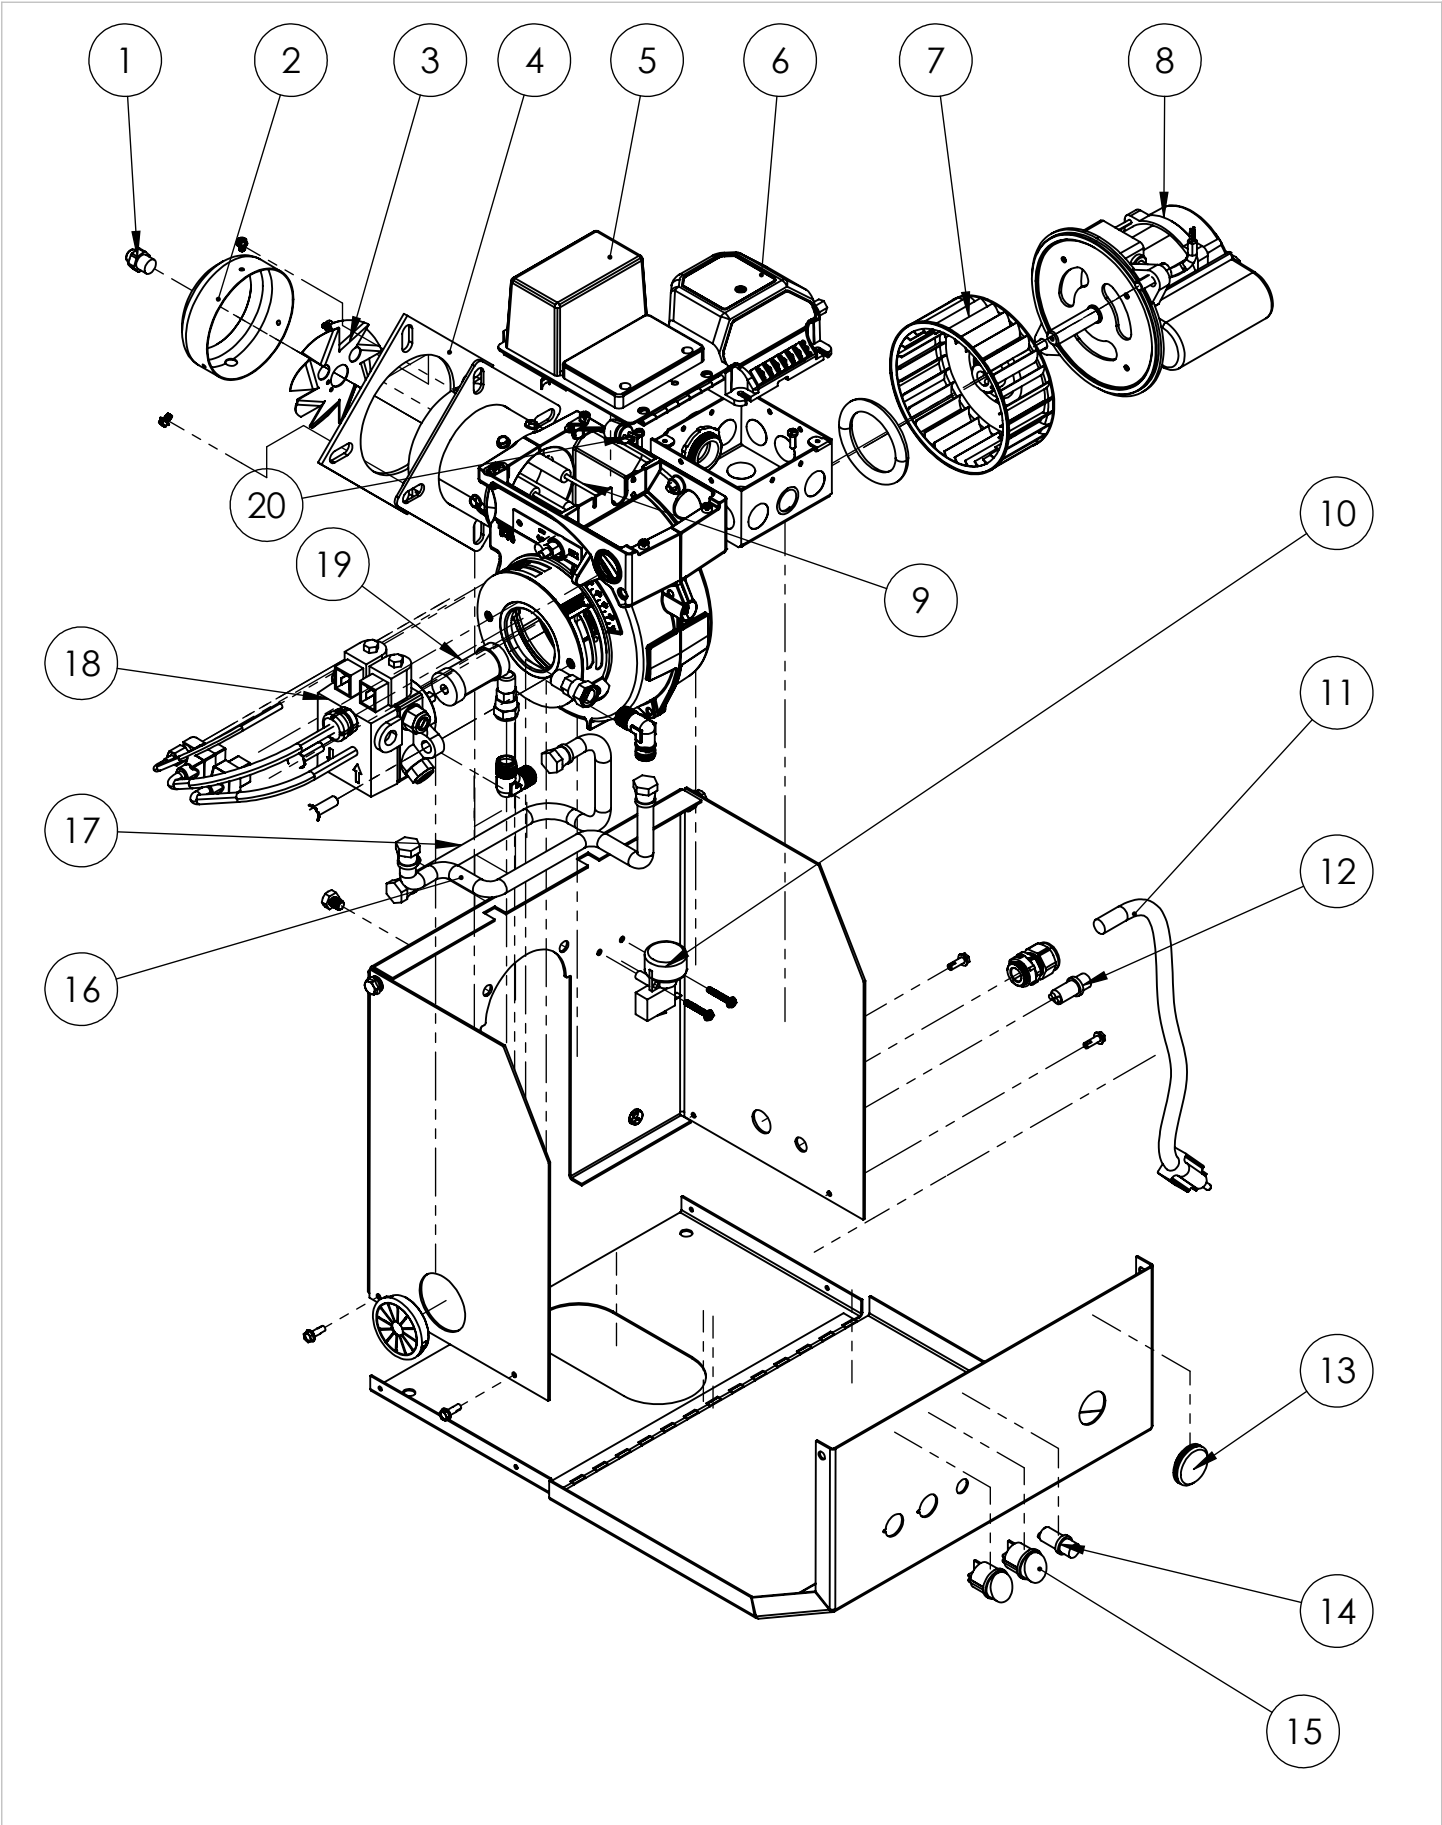

ITEM NO.	PART NUMBER	DESCRIPTION	QTY.
1	29462	FULL DOME ASSEMBLY	1
2	34099	3/8-16 SERRATED FLANGE NUT	4
3	81010134	CRANE BRACKET, SF150	1
4	34502	SCREW 3/8-16X1" HEX	9
5	81011827	DOME MOUNTING BRACKET SF150	2
6	81010947	FUEL GAUGE, SF150 BURNER	1
7	81010034	STABILIZER, SF150	1
8	34124	NUT 1/4-20 NYLOCK ZINC RIGHT	2
9	81011834	LEG, SF150	1
10	34509	SCREW 1/4-20 X 1.625 HH	2
11	29463	BURNER, SF150	1
12	29492	HANDLE, SF150	1
13	81011833	LEFT LEG, SF150	1
14	34516	BUMPER SELF ADHESIVE, SF150	2
15	81011434	LOCKING PIN FOR HANDLE	1
16	34009	NUT 3/8-16 HEX SERR FLANGE ZN	9
17	34514	BOLT - 3/8-16 X 1-1/2"	4
18	29408	ELBOW - 1/4 NPT X 3/8 JIC	1
19	34505	5/8 PUSH WHEEL RETAINER	2
20	29518	WHEEL, SF150	2
21	29483	Rod - SF150, Axle	1
22	81012202	Tank, SF150	1
23	29484	Assembly - Suction Line, SF150	1
24	34054	1/4-20 X 1/2 HEX FLANGE SCREW	2
25	81011828	FILTER MOUNTING BRACKET	1
26	29401	FILTER ASSEMBLY RADIANT HEATER	1
27	29402	FILTER HEATER	1
28	29407	ADAPTER - 3/8 NPT X 3/8 JIC	2
29	34447	BOLT - 1/4-20 X 3/8	2

ITEM NO.	PART NUMBER	DESCRIPTION	QTY.
1	13154	NOZZLE W/CHECK VALVE	1
2	26669	BURNER CONE	1
3	29418	SPINNER RAD HTR VERSION 2	1
4	29459	FLANGE GASKET RAD HTR	1
5	81010390	ELECTRIC IGNITER	1
6	33404	SF150 PRIMARY CONTROL	1
7	29544	BLOWER WHEEL	1
8	9502	MOTOR 1/6HP	1
9	29505	ELECTRODES	2
10	29450	TIP SWITCH	1
11	29437	POWER CORD	1
12	33168	LED AMBER LIGHT	1
13	35408	RUBBER PLUG FOR RESET	1
14	33169	LED GREEN LIGHT	1
15	29449	SWITCH ON/OFF HI/LOW	2
16	29513	FILTER TO BURNER HOSE 10.5"	1
17	29512	RETURN FROM BURNER TO TANK 13.5"	1
18	29460	FUEL PUMP	1
19	29523	COUPLER FOR BURNER SF150	1
20	8981	CAD CELL - FLAME SENSOR	1